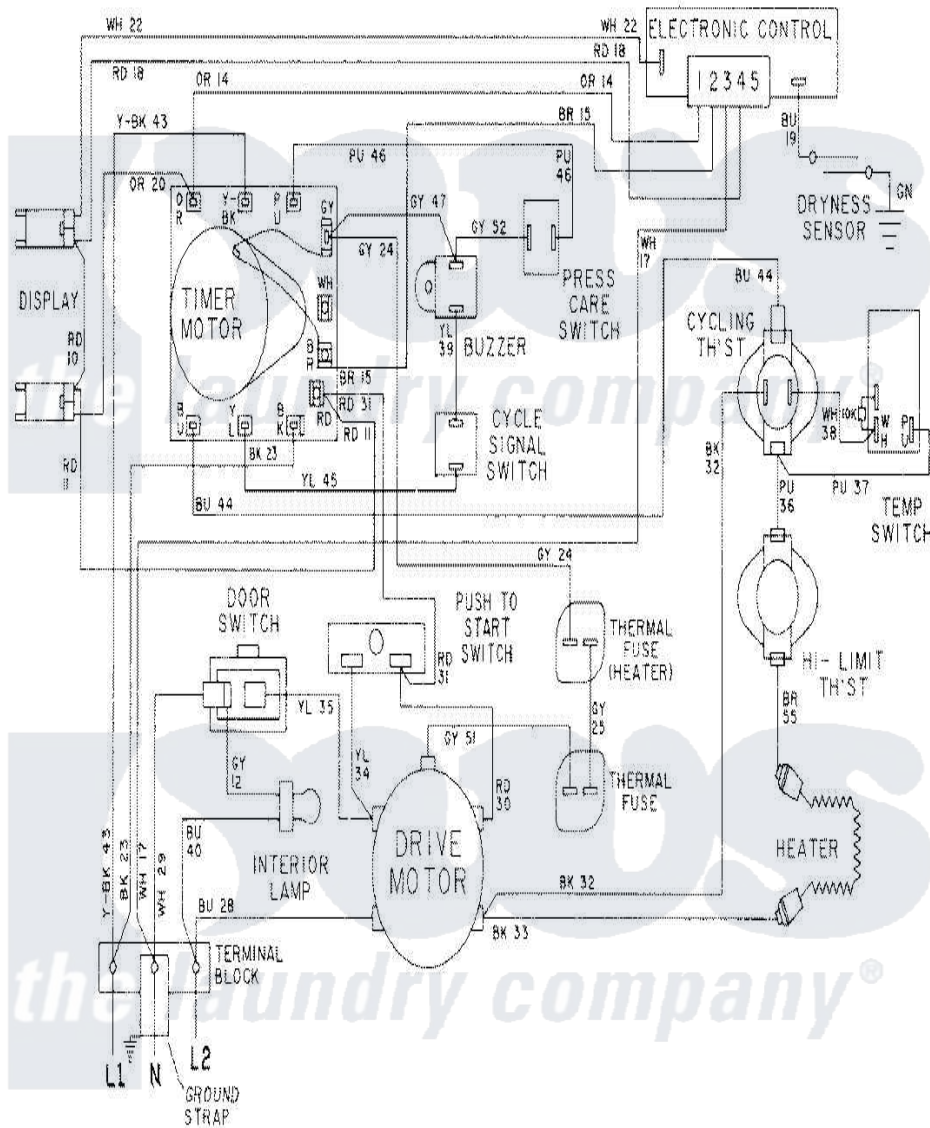

# Maytag LDE8904ACM 08 - WIRING INFORMATION-LDE8904ACx

Maytag Residential Maytag LDE8904ACM Dryer Parts Parts Diagram 08 - WIRING INFORMATION-LDE8904ACx  
 Click on the part number to view part

Item	Original Part Number	Replaced By	Status	Part Description
NI	15001581		Not Available	WIRING INFORMATION
"	15001060		Not Available	WIRING INFORMATION