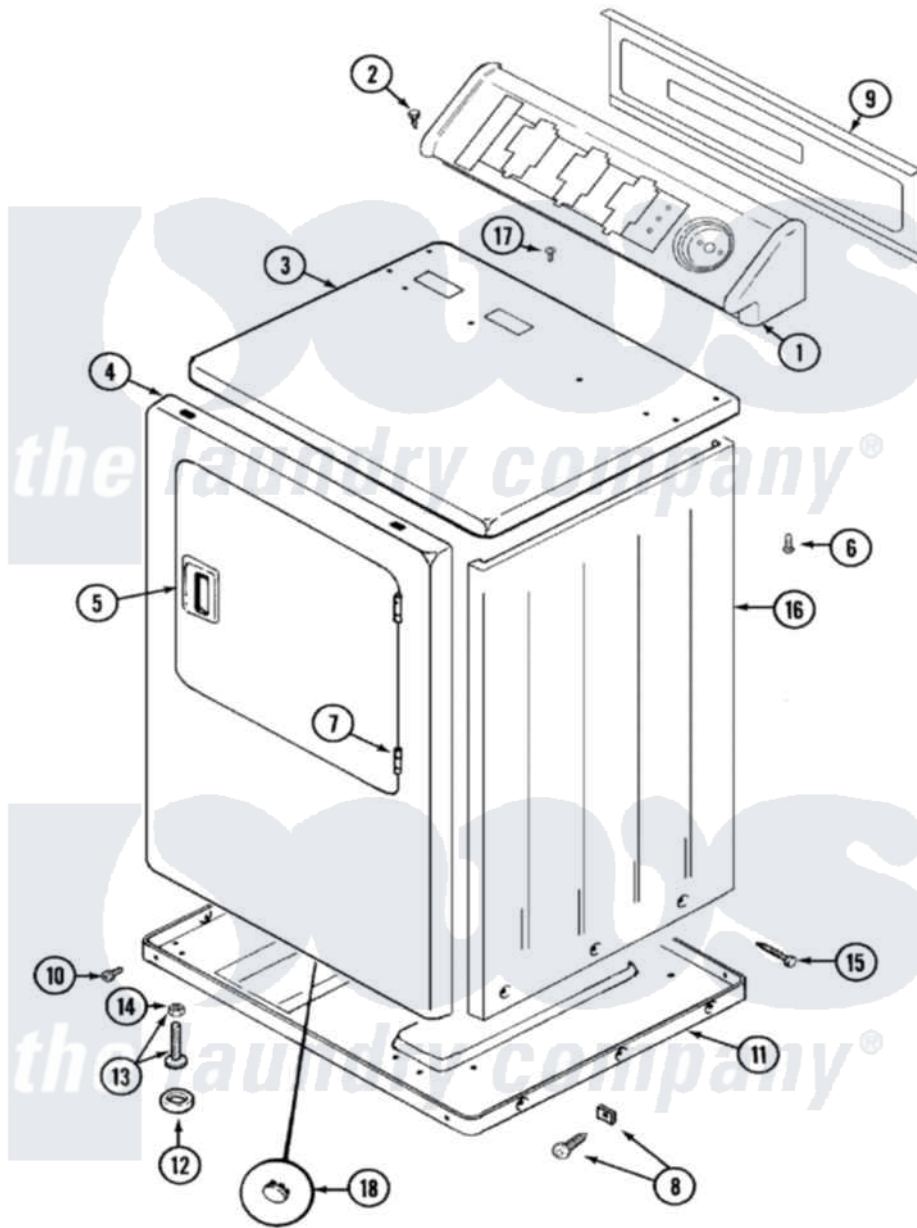

Maytag LDE9206ACE 01 - CABINET-FRONT

Maytag Residential Maytag LDE9206ACE Dryer Parts Parts Diagram 01 - CABINET-FRONT
 Click on the part number to view part

Item	Original Part Number	Replaced By	Status	Part Description
1	33001612		Not Available	CONSOLE (WHT)
2	216423	3370225		Screw
3	33001608			Cover, Top
4	33001610			Panel, Front
"	33001486	98008544		Screw
5	33001241			Handle, Door
6	214354			Screw, Top Cover To Cabnt.
7	33001230			Hinge, Door
8	12001341			Screw And Fastener Kit
9	33001625		Not Available	PANEL, BACK----NA
10	Y313561			Screw----NA
"	Y310632	1163839		Screw
11	Y303361		Not Available	BASE ASSY. (UPPER & LOWER)
12	Y314137			Foot, Rubber
13	Y305086			Adjustable Leg And Nut
14	Y052740	62739		Nut, Lock

15	213007		Xfor Cabinet See Cabinet, Back
16	33001159	33001327	Cabinet
17	210186	3370225	Screw
18	33001614	Not Available	PLUG, FRONT PANEL (WHT)