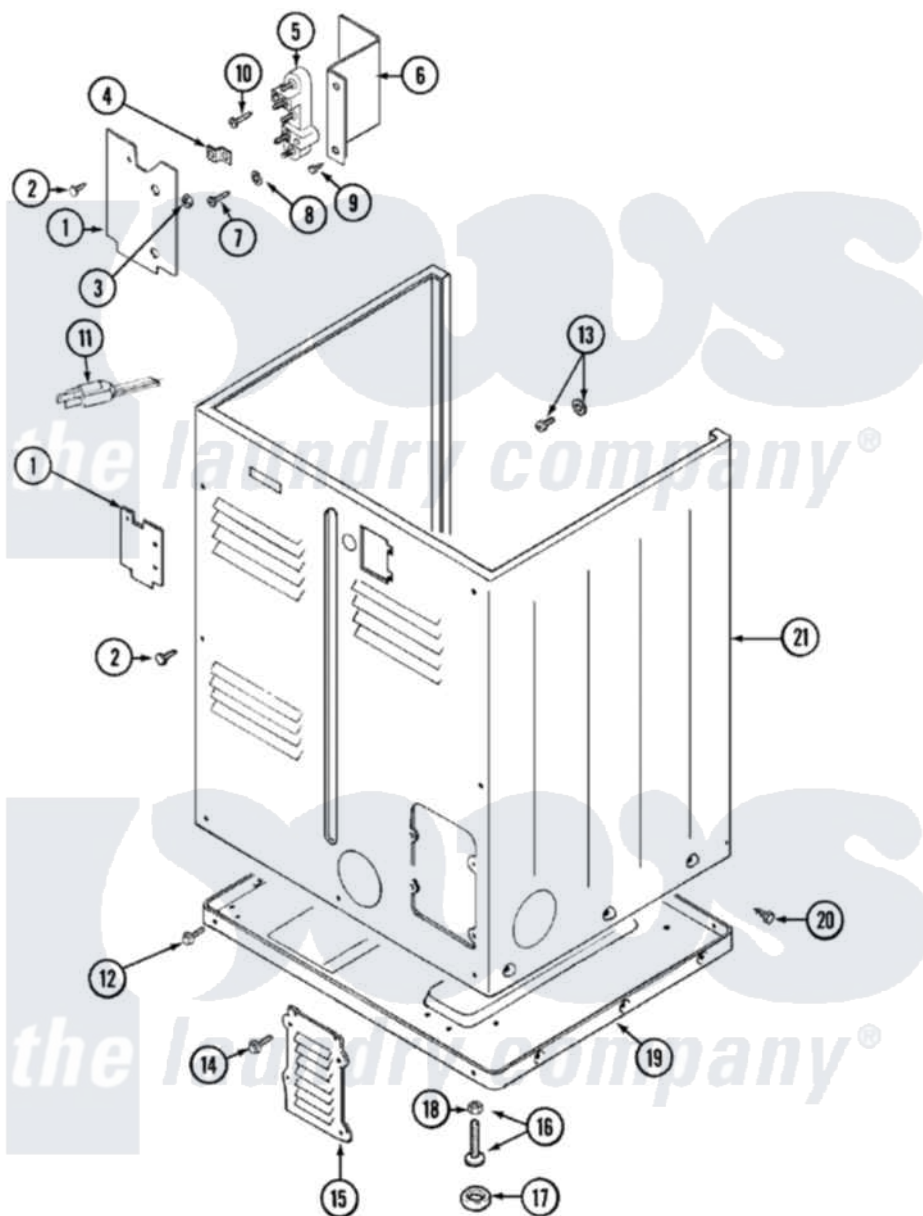

Maytag LDE9206ACE 02 - CABINET-REAR

Maytag [Residential Maytag LDE9206ACE Dryer Parts](#) Parts Diagram 02 - CABINET-REAR
 Click on the part number to view part

Item	Original Part Number	Replaced By	Status	Part Description
1	Y312905		Not Available	COVER, TERMINAL
2	Y313561			Screw----NA
3	311484	112432		Nut
4	Y312184			Strap, Grounding
5	33001244			Block, Terminal
6	Y312904			Bracket, Terminal Block
7	Y312209	W10001200		Screw
8	Y311270			Washer, Terminal Block
9	Y310632	1163839		Screw
10	33001245			Screw----NA
12	Y313561			Screw----NA
"	Y310632	1163839		Screw
13	303846	22003781		Screw, Ground Strap
14	216423	3370225		Screw
15	Y312951		Not Available	ACCESS COVER, BACK
16	Y305086			Adjustable Leg And Nut

17	Y314137		Foot, Rubber
18	Y052740	62739	Nut, Lock
19	Y303361		Not Available
20	213007		BASE ASSY. (UPPER & LOWER) Xfor Cabinet See Cabinet, Back
21	33001159	33001327	Cabinet