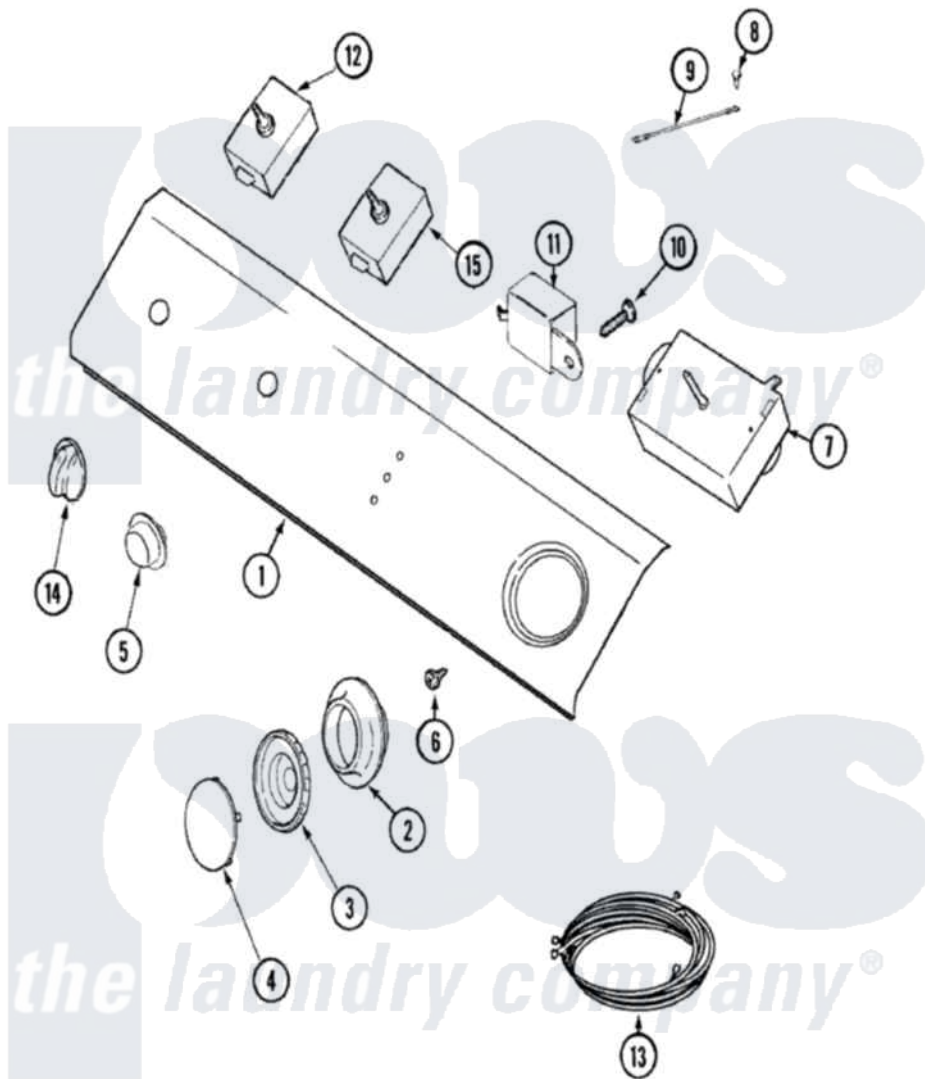

Maytag LDE9206ACE 03 - CONTROL PANEL

Maytag Residential Maytag LDE9206ACE Dryer Parts Parts Diagram 03 - CONTROL PANEL
 Click on the part number to view part

Item	Original Part Number	Replaced By	Status	Part Description
1	33001584			Panel, Control
"	22001662	8534058		Screw
2	33001621			Skirt, Timer Dial
3	22001659			Timer Knob - Grey
"	22001663			Knob, Selector Switch
4	22001664			Timer Knob Insert/Cap
5	33001619	37001071		Button, Push-To-Start
6	33001690	90767		Screw, 8A X 3/8 HeX Washer Head Tapping
7	33001624			Timer
8	210186	3370225		Screw
9	22001654			Wire, Ground
10	216423	3370225		Screw
11	33001623			Buzzer, Non-Adjustable
12	33001726	33001618		Switch- PU
13	33001626			Wire Harness, Main
14	22001663			Knob, Selector Switch