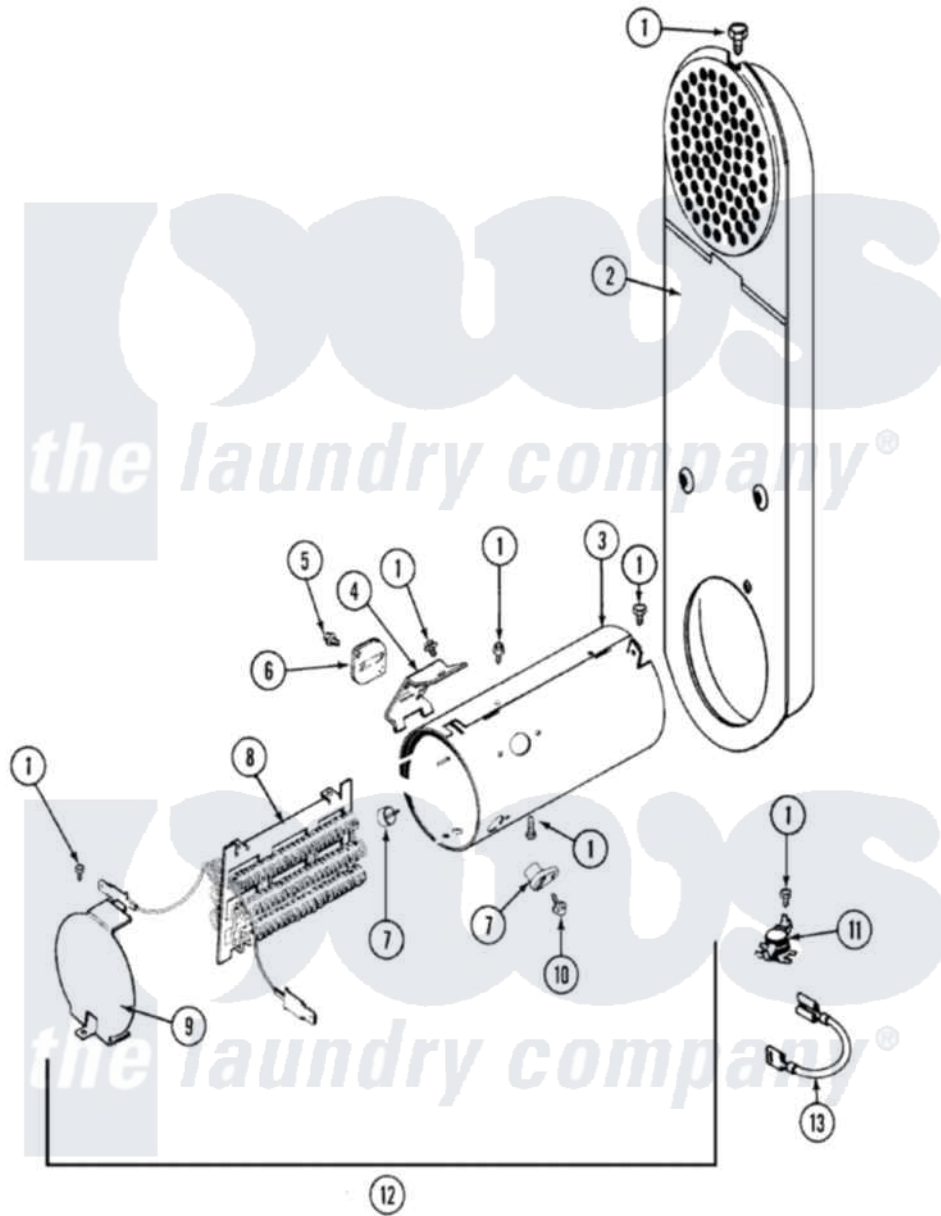

# Maytag LDE9206ACE 06 - HEATER

Maytag Residential Maytag LDE9206ACE Dryer Parts Parts Diagram 06 - HEATER  
 Click on the part number to view part

Item	Original Part Number	Replaced By	Status	Part Description
1	211294	<a href="#">90767</a>		Screw, 8A X 3/8 HeX Washer Head Tapping
2	308503		Not Available	INLET DUCT ASSEMBLY
3	<a href="#">314995</a>			Enclosure, Heater
4	<a href="#">315346</a>			Bracket, Thermal Fuse
5	314848	<a href="#">W10116760</a>		Screw
6	<a href="#">307473</a>			Fuse, Thermal
7	<a href="#">314998</a>			Insulator, Terminal
8	307187	<a href="#">W10116747</a>		Heater
"	307184	<a href="#">Y308612</a>		Heater Sub-Assembly
9	<a href="#">314999</a>			Shield, Radiant
10	314554		Not Available	SCREW
11	<a href="#">303396</a>			Thermostat, Hi-Limit
12	<a href="#">307178</a>			Heater Assembly
13	<a href="#">Y307173</a>			Wire, Jumper
14	Y308590	<a href="#">W10116795</a>		Heater