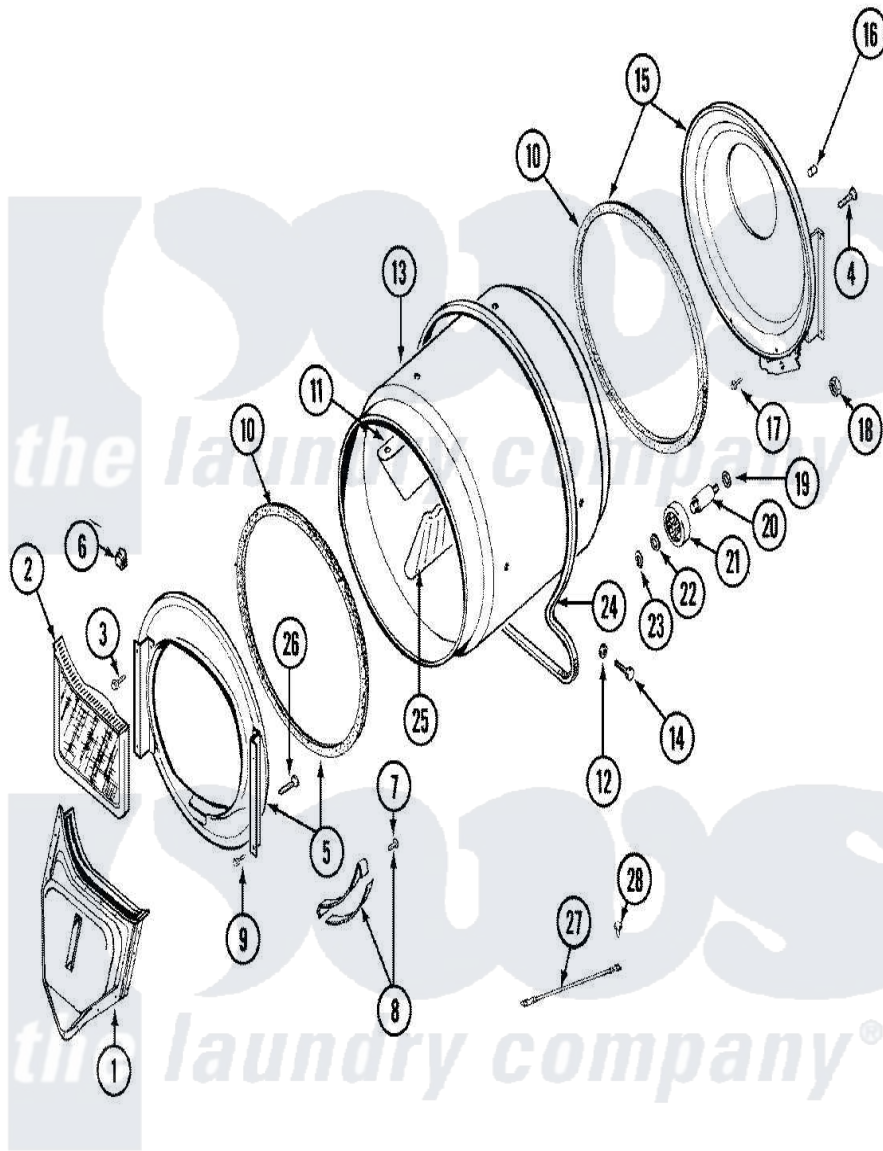

# Maytag LDE9206ACE 08 - TUMBLER

Maytag [Residential Maytag LDE9206ACE Dryer Parts](#) Parts Diagram 08 - TUMBLER  
 Click on the part number to view part

Item	Original Part Number	Replaced By	Status	Part Description
1	<a href="#">33001016</a>			Outlet Duct Assembly
2	33001171	<a href="#">33002970</a>		Lint Filte
3	313764		Not Available	SCREW
4	<a href="#">Y313561</a>			Screw----NA
5	<a href="#">33001179</a>			Front, Tumbler
6	<a href="#">Y310376</a>			Clip, Door Switch Harness
7	<a href="#">210720</a>			Rivet, Bearing To Tumbler Frmt
8	<a href="#">306508</a>			Tumbler Bearing Kit ----W
9	Y310632	<a href="#">1163839</a>		Screw
10	<a href="#">314820</a>			Seal, Tumbler
11	<a href="#">33001012</a>			Baffle
12	<a href="#">314158</a>			Washer, Baffle To Tumbler
13	33001108		Not Available	DRYER TUMBLER, W/O BAFFLES
14	<a href="#">Y310759</a>			Screw, Tumbler Baffles
15	<a href="#">33001178</a>			Back, Tumbler
16	313915	<a href="#">31-3915</a>		Tech Sheet

17	Y310632	<a href="#">1163839</a>	Screw
18	312538	<a href="#">33001443</a>	Nut, Hex
19	Y313347	<a href="#">312535</a>	Washer, Vault Mounting Brk.
20	Y312948	<a href="#">6-3129480</a>	Shaft- Tumbler
21	Y303373	<a href="#">12001541</a>	Drum Roller/Washer Assembly--W
22	<a href="#">312535</a>		Washer, Vault Mounting Brk.
23	410233	<a href="#">9703438</a>	Ring-Retrn
24	<a href="#">Y312959</a>		Poly "V" Belt For Tumbler
25	<a href="#">33001004</a>		Baffle, Tall
26	Y314110	<a href="#">33002917</a>	Screw, No.10-16
27	<a href="#">901220</a>		Ground Wire
28	910343	<a href="#">488234</a>	Screw 8-32 X 1/4