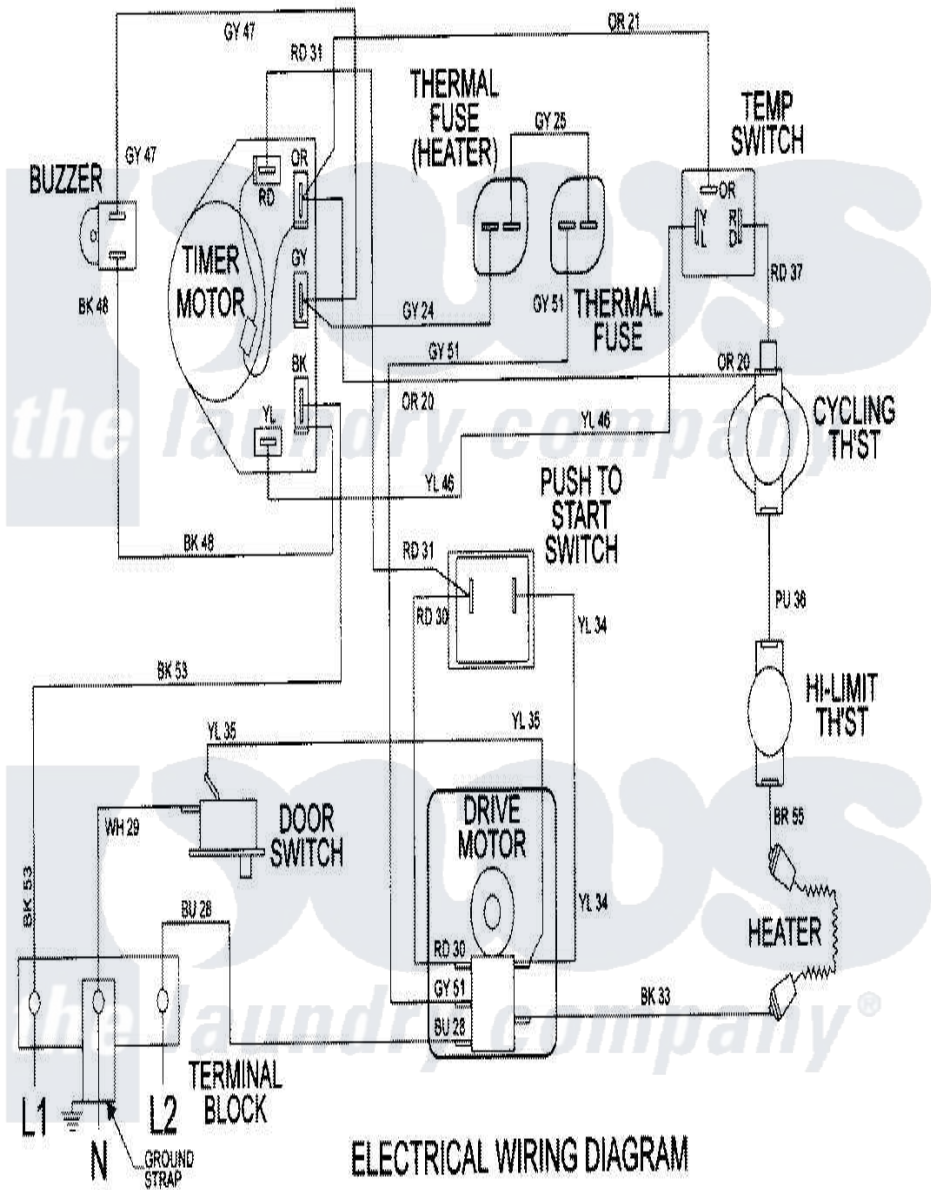

# Maytag LDE9206ACE 09 - WIRING INFORMATION

Maytag [Residential Maytag LDE9206ACE Dryer Parts](#) Parts Diagram 09 - WIRING INFORMATION  
 Click on the part number to view part

Item	Original Part Number	Replaced By	Status	Part Description
NI	15002012		Not Available	WIRING INFORMATION