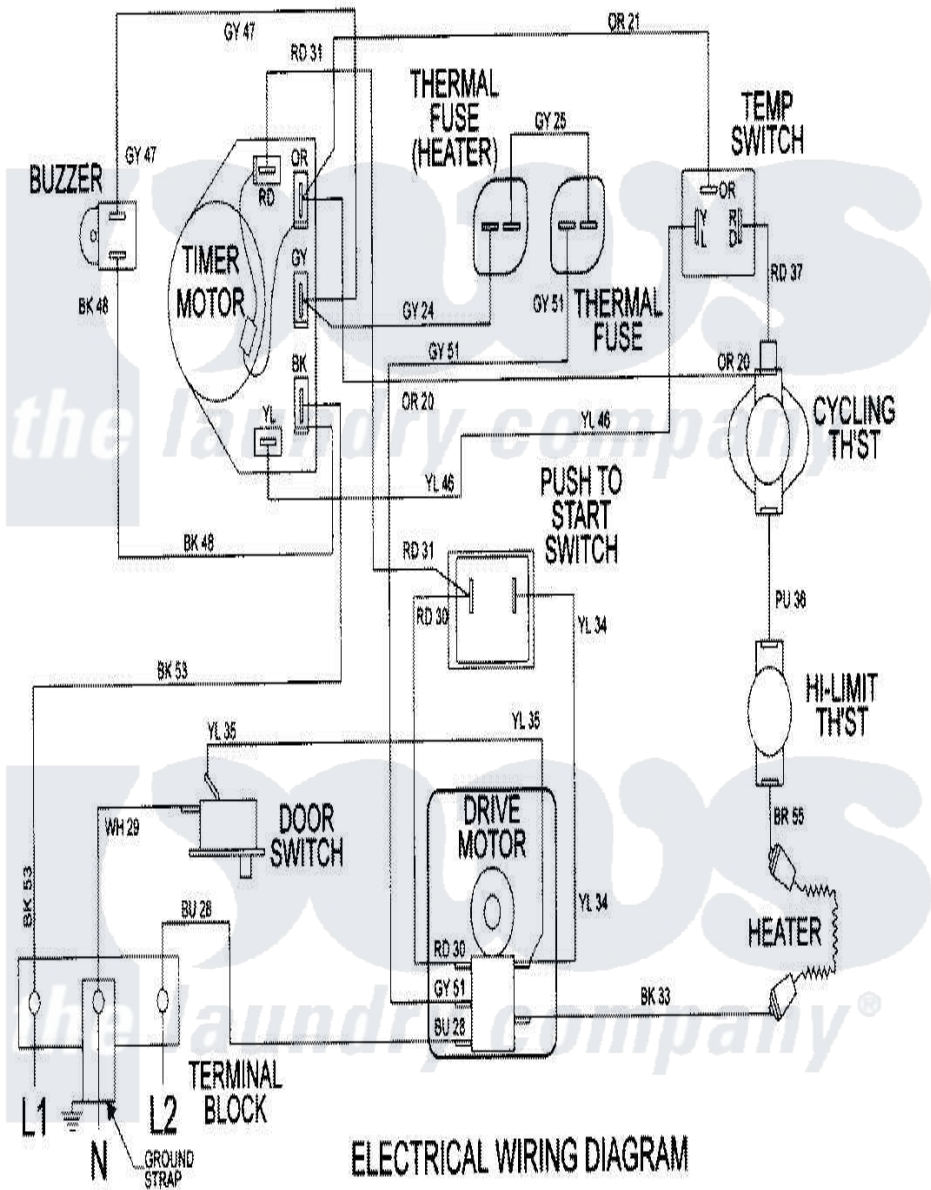

Maytag LDE9206ACM 09 - WIRING INFORMATION

Maytag [Residential Maytag LDE9206ACM Dryer Parts](#) Parts Diagram 09 - WIRING INFORMATION
 Click on the part number to view part

Item	Original Part Number	Replaced By	Status	Part Description
NI	15002012		Not Available	WIRING INFORMATION