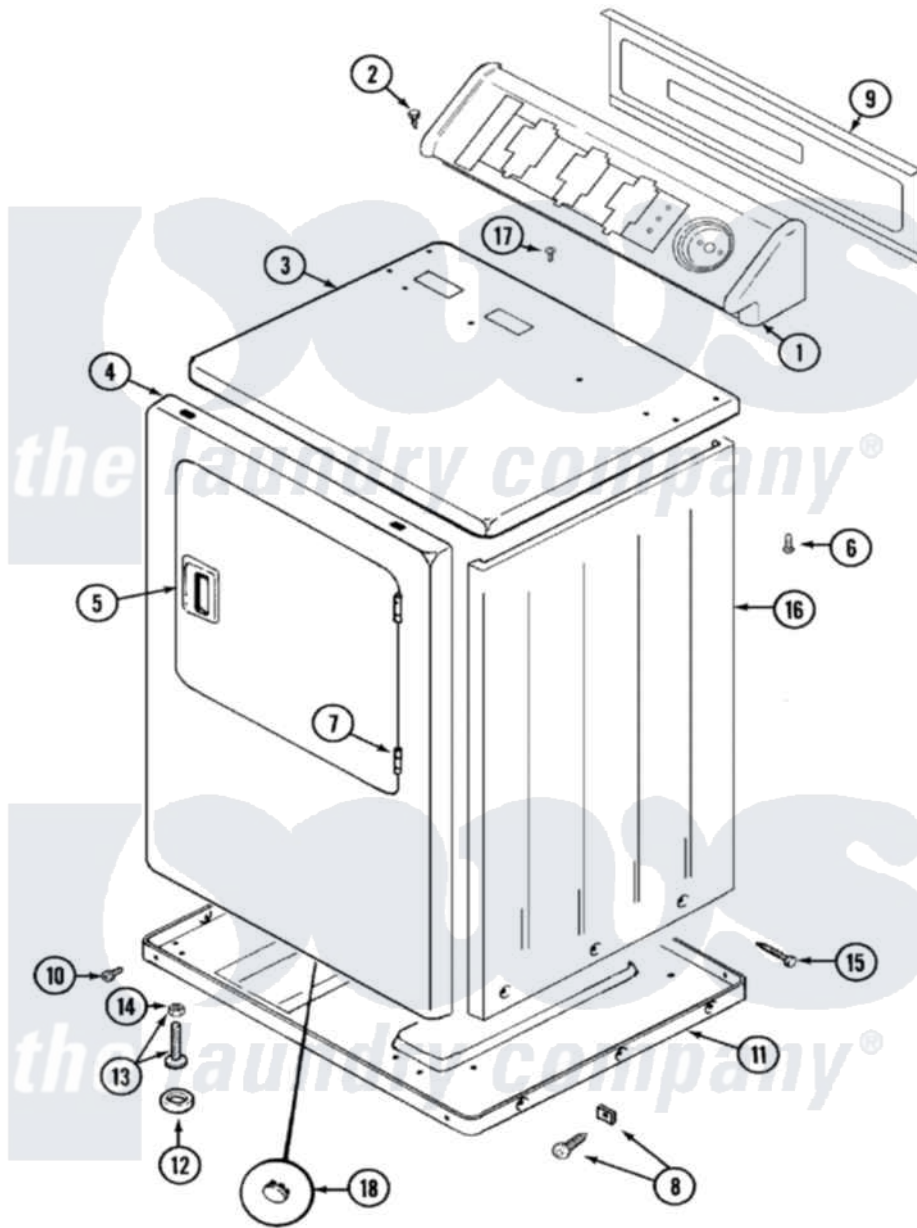

Maytag LDE9206ADE 01 - CABINET-FRONT

Maytag Residential Maytag LDE9206ADE Dryer Parts Parts Diagram 01 - CABINET-FRONT
 Click on the part number to view part

Item	Original Part Number	Replaced By	Status	Part Description
1	33001612		Not Available	CONSOLE (WHT)
2	216423	3370225		Screw
3	33001608			Cover, Top
4	33001610			Panel, Front
"	33001486	98008544		Screw
5	33001241			Handle, Door
6	214354			Screw, Top Cover To Cabnt.
7	33001230			Hinge, Door
8	12001341			Screw And Fastener Kit
9	33001625		Not Available	PANEL, BACK----NA
10	Y313561			Screw----NA
"	Y310632	1163839		Screw
11	Y303361		Not Available	BASE ASSY. (UPPER & LOWER)
12	Y314137			Foot, Rubber
13	Y305086			Adjustable Leg And Nut
14	Y052740	62739		Nut, Lock

15	213007		Xfor Cabinet See Cabinet, Back
16	33001159	33001327	Cabinet
17	210186	3370225	Screw
18	33001614	Not Available	PLUG, FRONT PANEL (WHT)