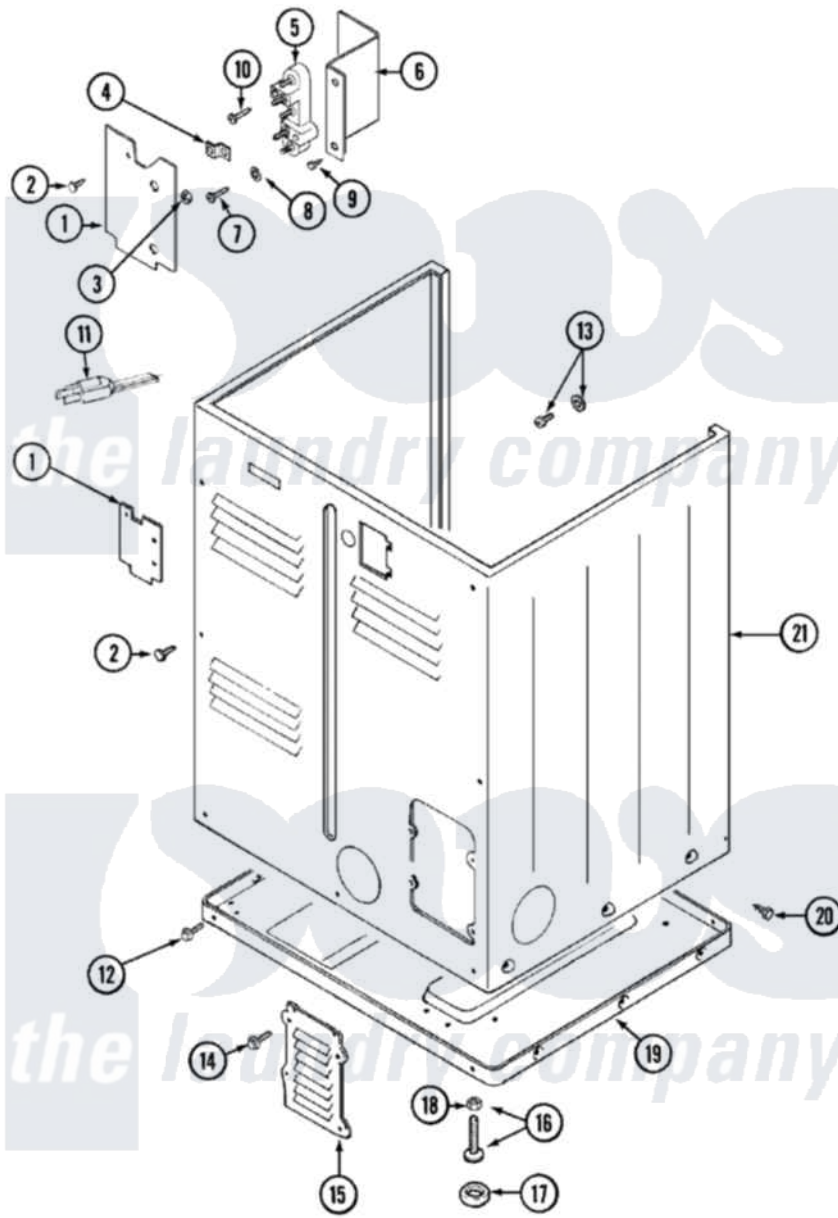

Maytag LDE9206ADE 02 - CABINET-REAR

Maytag [Residential Maytag LDE9206ADE Dryer Parts](#) Parts Diagram 02 - CABINET-REAR
 Click on the part number to view part

Item	Original Part Number	Replaced By	Status	Part Description
1	Y312905		Not Available	COVER, TERMINAL
2	Y313561			Screw---NA
3	311484	112432		Nut
5	33001244			Block, Terminal
6	Y312904			Bracket, Terminal Block
7	Y312209	W10001200		Screw
11	305168	33002916		Power Cord, Canadian 240V
"	33001425			Locknut, Eared For Canadian
12	Y313561			Screw---NA
"	Y310632	1163839		Screw
14	216423	3370225		Screw
15	Y312951		Not Available	ACCESS COVER, BACK
16	Y305086			Adjustable Leg And Nut
17	Y314137			Foot, Rubber
18	Y052740	62739		Nut, Lock
19	Y303361		Not Available	BASE ASSY. (UPPER & LOWER)