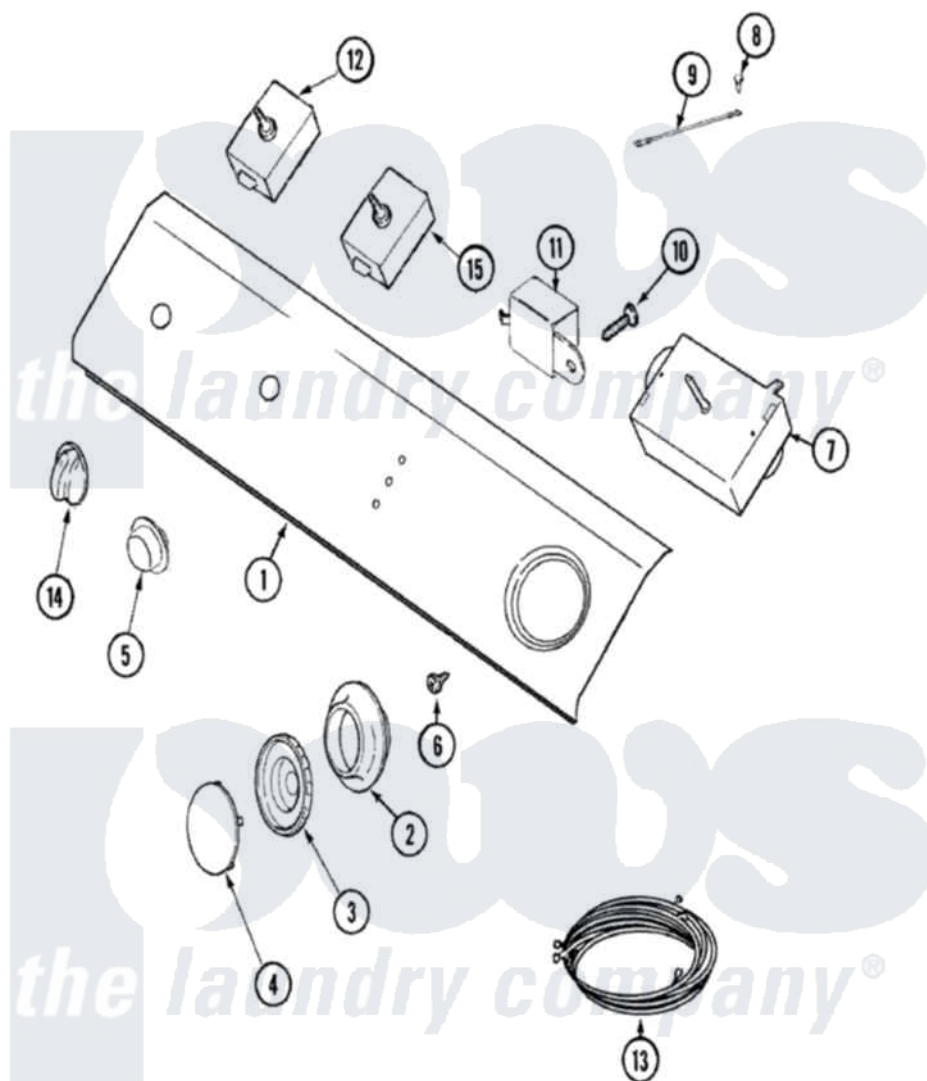

Maytag LDE9206ADE 03 - CONTROL PANEL

Maytag Residential Maytag LDE9206ADE Dryer Parts Parts Diagram 03 - CONTROL PANEL

Click on the part number to view part

| Item | Original Part Number | Replaced By | Status | Part Description |
|------|--------------------------|--------------------------|--------|---|
| 1 | 33001584 | | | Panel, Control |
| " | 22001662 | 8534058 | | Screw |
| 2 | 33001621 | | | Skirt, Timer Dial |
| 3 | 22001659 | | | Timer Knob - Grey |
| " | 22001663 | | | Knob, Selector Switch |
| 4 | 22001664 | | | Timer Knob Insert/Cap |
| 5 | 33001619 | 37001071 | | Button, Push-To-Start |
| 6 | 33001690 | 90767 | | Screw, 8A X 3/8 HeX Washer Head Tapping |
| 7 | 33001624 | | | Timer |
| 8 | 210186 | 3370225 | | Screw |
| 9 | 22001654 | | | Wire, Ground |
| 10 | 216423 | 3370225 | | Screw |
| 11 | 33001623 | | | Buzzer, Non-Adjustable |
| 12 | 33001726 | 33001618 | | Switch- PU |
| 13 | 33001626 | | | Wire Harness, Main |
| 14 | 22001663 | | | Knob, Selector Switch |