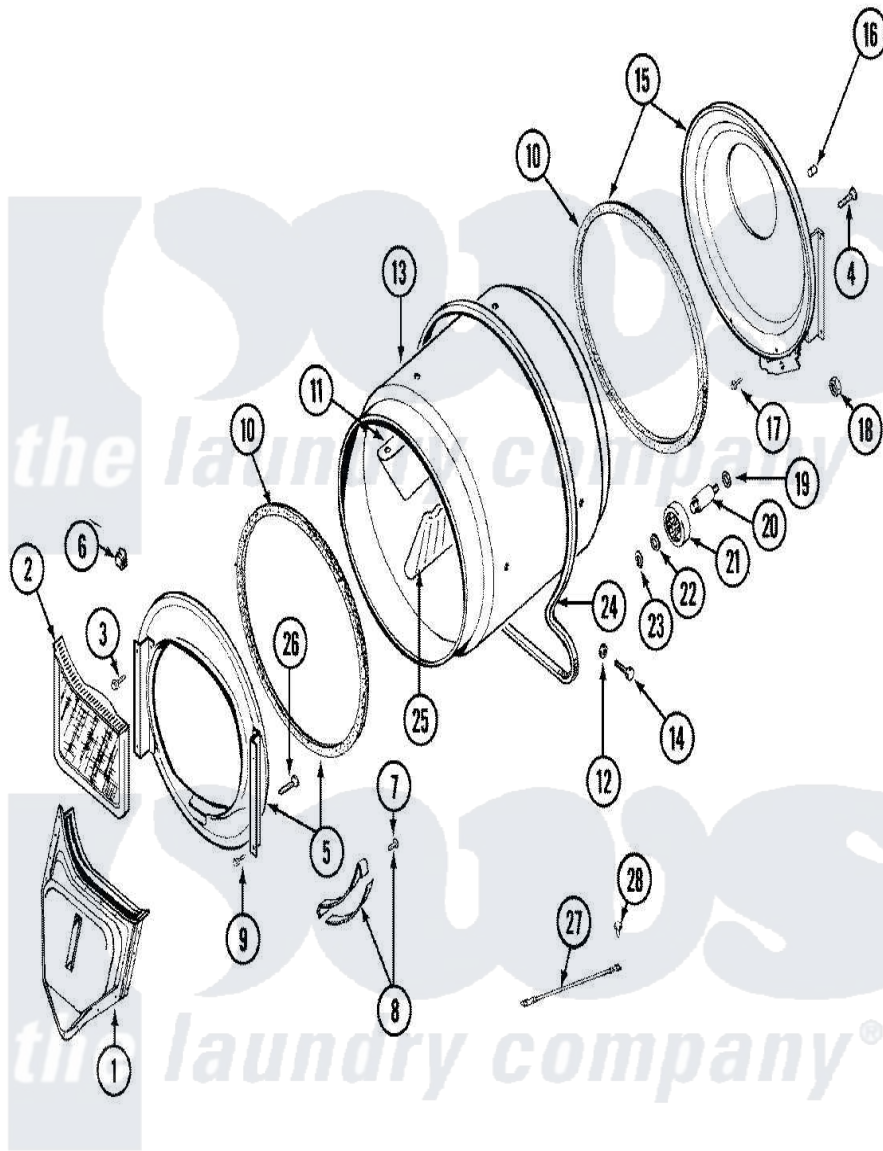

Maytag LDE9206ADE 08 - TUMBLER

Maytag [Residential Maytag LDE9206ADE Dryer Parts](#) Parts Diagram 08 - TUMBLER
 Click on the part number to view part

Item	Original Part Number	Replaced By	Status	Part Description
1	33001016			Outlet Duct Assembly
2	33001171	33002970		Lint Filte
3	313764		Not Available	SCREW
4	Y313561			Screw----NA
5	33001179			Front, Tumbler
6	Y310376			Clip, Door Switch Harness
7	210720			Rivet, Bearing To Tumbler Frmt
8	306508			Tumbler Bearing Kit ---W
9	Y310632	1163839		Screw
10	314820			Seal, Tumbler
11	33001012			Baffle
12	314158			Washer, Baffle To Tumbler
13	33001108		Not Available	DRYER TUMBLER, W/O BAFFLES
14	Y310759			Screw, Tumbler Baffles
15	33001178			Back, Tumbler
16	313915	31-3915		Tech Sheet

17	Y310632	1163839	Screw
18	312538	33001443	Nut, Hex
19	Y313347	312535	Washer, Vault Mounting Brk.
20	Y312948	6-3129480	Shaft- Tumbler
21	Y303373	12001541	Drum Roller/Washer Assembly--W
22	312535		Washer, Vault Mounting Brk.
23	410233	9703438	Ring-Retrn
24	Y312959		Poly "V" Belt For Tumbler
25	33001004		Baffle, Tall
26	Y314110	33002917	Screw, No.10-16