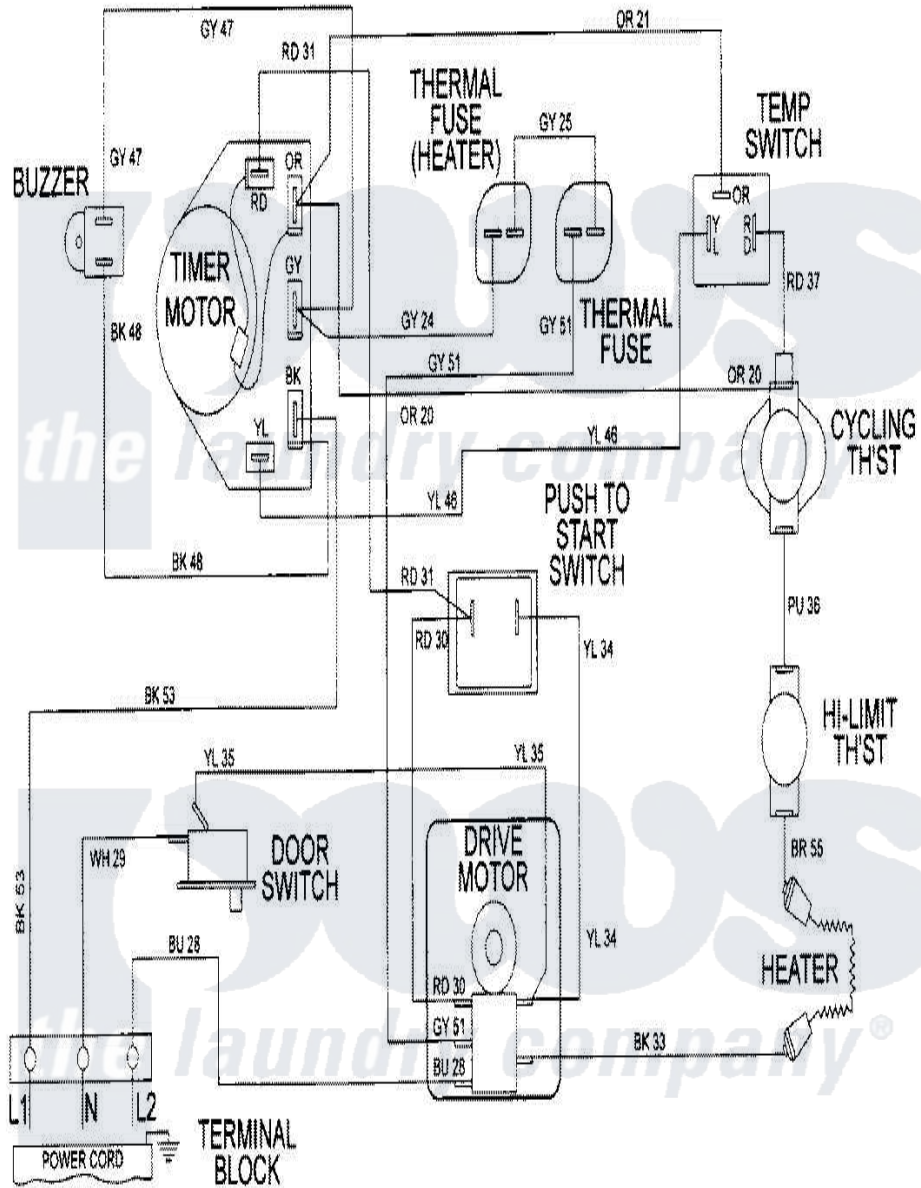

Maytag LDE9206ADE 09 - WIRING INFORMATION

Maytag Residential Maytag LDE9206ADE Dryer Parts Parts Diagram 09 - WIRING INFORMATION
 Click on the part number to view part

| Item | Original Part Number | Replaced By | Status | Part Description |
|------|----------------------|-------------|---------------|--------------------|
| NI | 15001976 | | Not Available | WIRING INFORMATION |