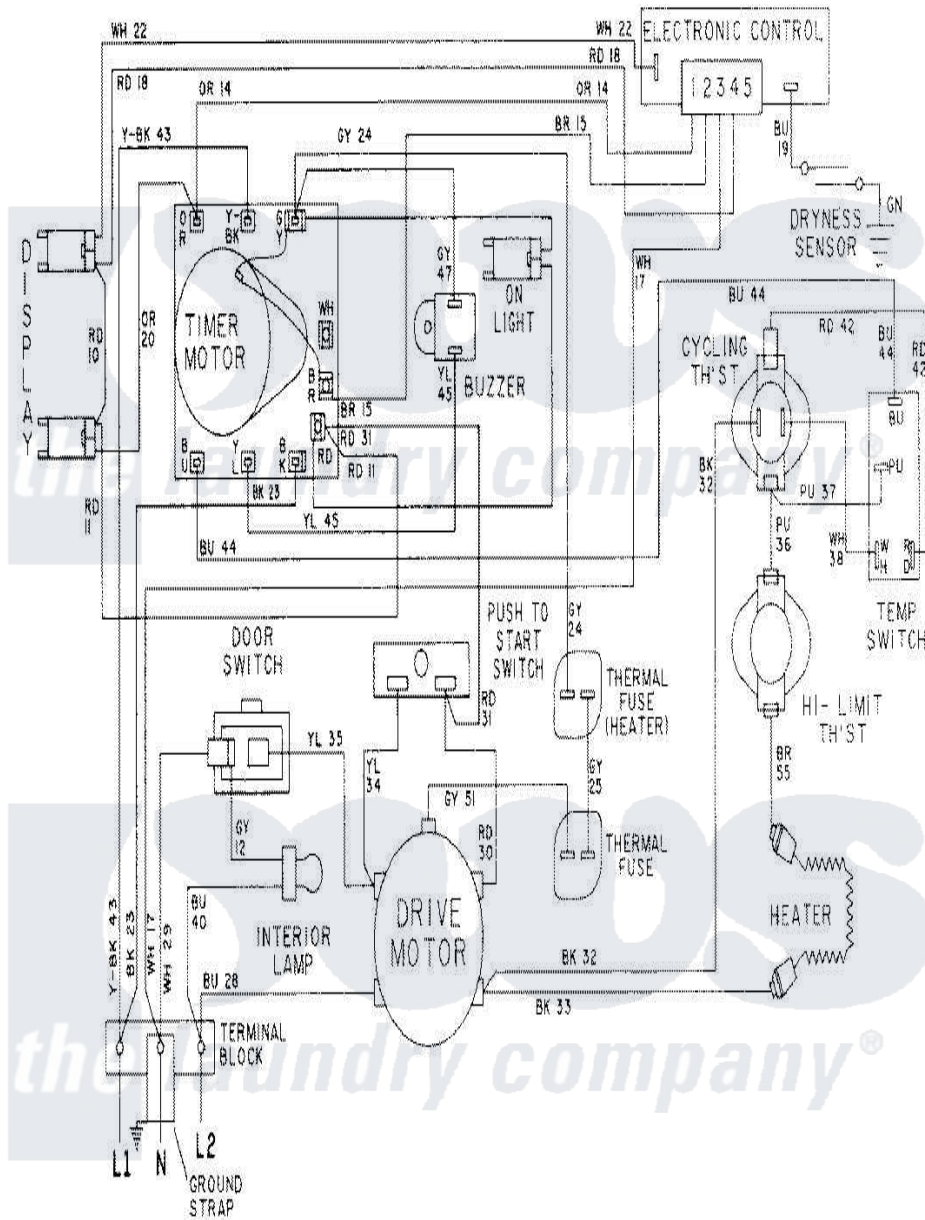

Maytag LDE9304ACE 08 - WIRING INFORMATION

Maytag Residential Maytag LDE9304ACE Dryer Parts Parts Diagram 08 - WIRING INFORMATION
 Click on the part number to view part

Item	Original Part Number	Replaced By	Status	Part Description
NI	15001045		Not Available	WIRING INFORMATION