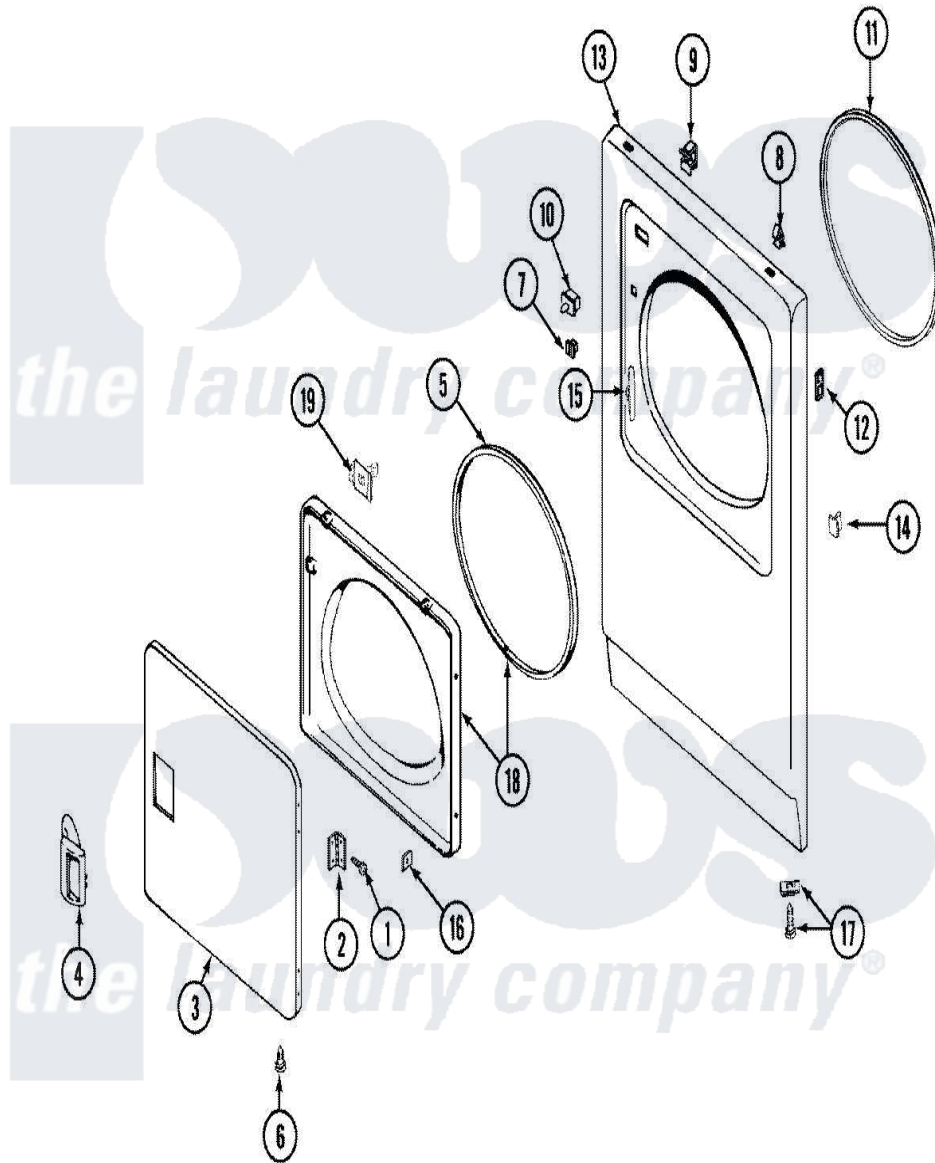

Maytag LDE9304ACL 03 - DOOR

Maytag [Residential Maytag LDE9304ACL Dryer Parts](#) Parts Diagram 03 - DOOR
 Click on the part number to view part

Item	Original Part Number	Replaced By	Status	Part Description
1	Y314062			Screw, Door Hinge And Panel
2	33001230			Hinge, Door
3	33001257	33001240		Door
"	33001221	22001817		Sheet, Sound Damper
4	33001254	37001047		Handle, Door
5	33001131			Seal, Door
6	33001168		Not Available	PLUG, SIGHT HOLE (ALM)
7	Y304578	LA-1003		Door Catch Kit
8	212982	22001650		Fastener, Spring
9	Y310376			Clip, Door Switch Harness
10	Y305754	W10169313		Switch-Dor
"	33001508	W10169313		Switch-Dor
11	314937			Seal, Front Panel
12	33001173		Not Available	NUT, SPEED
"	33001172		Not Available	SCREW, PLASTIC
13	33001221	22001817		Sheet, Sound Damper

"	33001258	33001242	Panel, Front
14	33001174	LA-1003	Door Catch Kit
15	33001176		Cover, Hinge Hole
16	Y313910		Clip, Door Liner To Outer Panel
17	204439		Screw And Fstner Assembly
18	33001243	Not Available	PANEL, INNER DOOR (W/SEAL)
19	33001305		Strike, Door