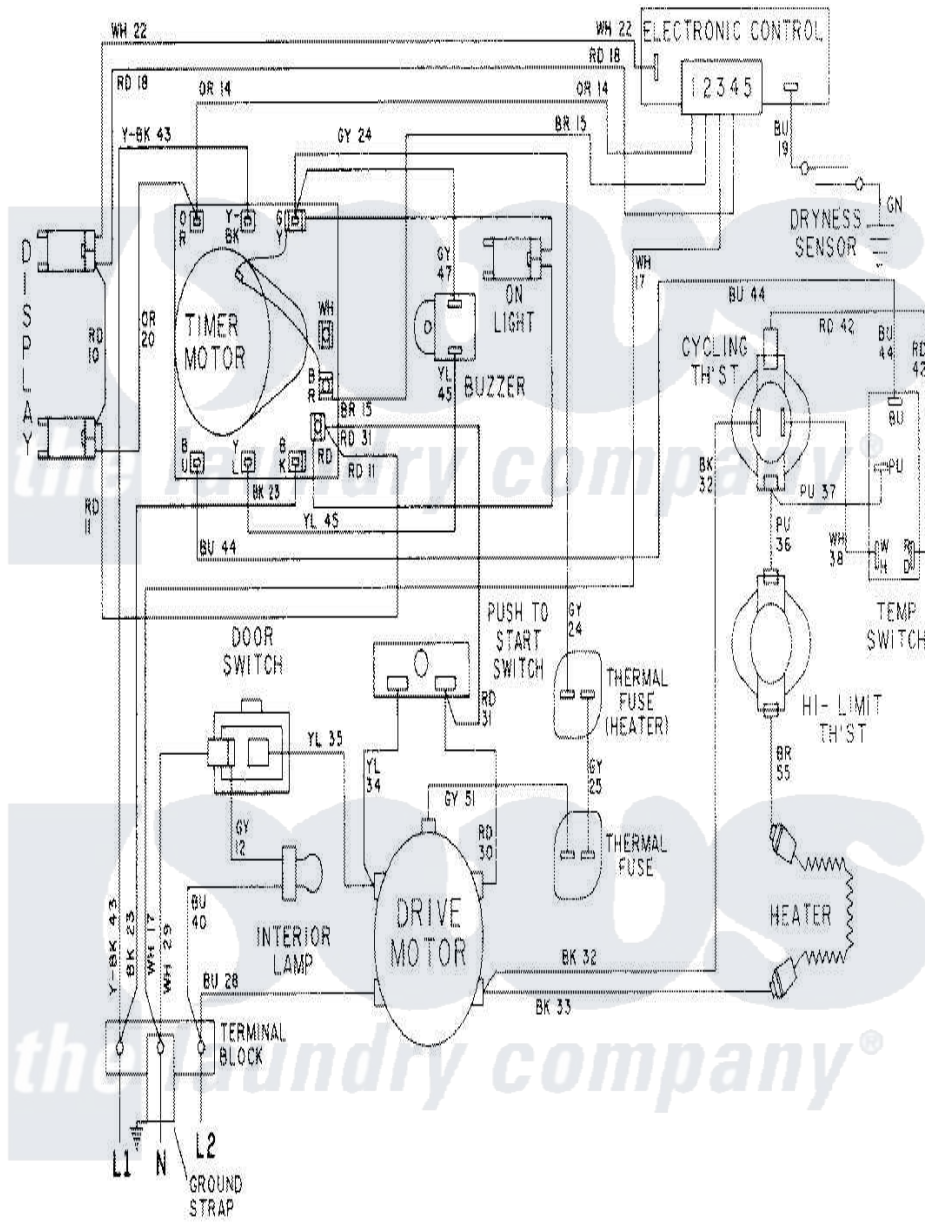

# Maytag LDE9304ACL 07 - WIRING INFORMATION

Maytag Residential Maytag LDE9304ACL Dryer Parts Parts Diagram 07 - WIRING INFORMATION  
 Click on the part number to view part

Item	Original Part Number	Replaced By	Status	Part Description
NI	15001045		Not Available	WIRING INFORMATION