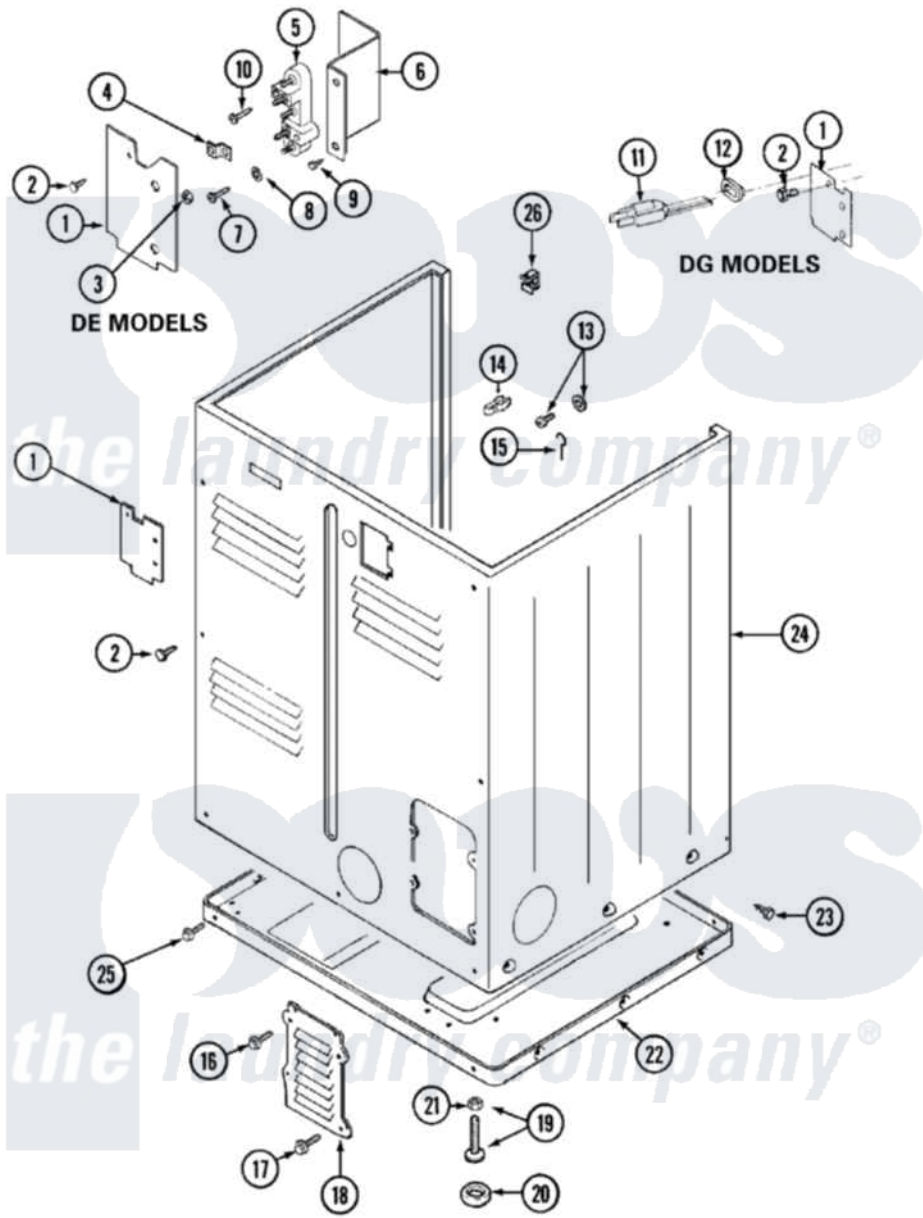

# Maytag LDE9304ACM 01 - CABINET-REAR

Maytag [Residential Maytag LDE9304ACM Dryer Parts](#) Parts Diagram 01 - CABINET-REAR  
 Click on the part number to view part

Item	Original Part Number	Replaced By	Status	Part Description
1	Y312905		Not Available	COVER, TERMINAL
2	<a href="#">Y313561</a>			Screw----NA
3	311484	<a href="#">112432</a>		Nut
4	<a href="#">Y312184</a>			Strap, Grounding
5	<a href="#">400008</a>			Block, Terminal
6	<a href="#">Y312904</a>			Bracket, Terminal Block
7	Y312209	<a href="#">W10001200</a>		Screw
8	<a href="#">Y311270</a>			Washer, Terminal Block
9	Y310632	<a href="#">1163839</a>		Screw
10	<a href="#">33001245</a>			Screw----NA
13	303846	<a href="#">22003781</a>		Screw, Ground Strap
14	<a href="#">301548</a>			Clamp, Ground Wire
15	<a href="#">204807</a>			Ground Wire, Supp. Plte To Top Cover
16	<a href="#">Y313559</a>			Screw
17	211294	<a href="#">90767</a>		Screw, 8A X 3/8 HeX Washer Head Tapping

18	Y312951	Not Available	ACCESS COVER, BACK
19	<a href="#">Y305086</a>		Adjustable Leg And Nut
20	<a href="#">Y314137</a>		Foot, Rubber
21	Y052740	<a href="#">62739</a>	Nut, Lock
22	Y303361	Not Available	BASE ASSY. (UPPER & LOWER)
23	<a href="#">213007</a>		Xfor Cabinet See Cabinet, Back
24	33001160	Not Available	CABINET (ALM)
25	Y310632	<a href="#">1163839</a>	Screw
"	<a href="#">Y313561</a>		Screw----NA