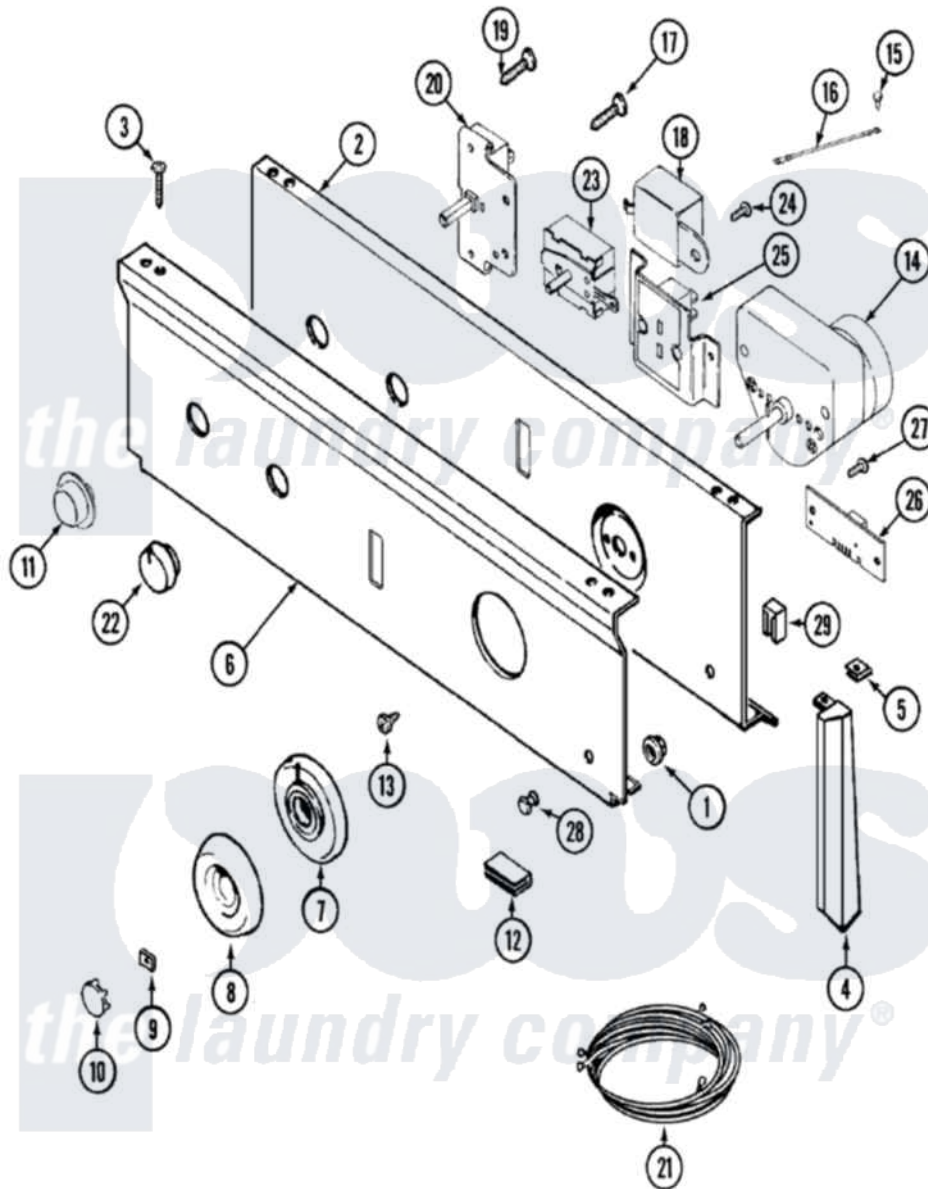

Maytag LDE9304ACM 02 - CONTROL PANEL

Maytag Residential Maytag LDE9304ACM Dryer Parts Parts Diagram 02 - CONTROL PANEL
 Click on the part number to view part

Item	Original Part Number	Replaced By	Status	Part Description
1	214872			Palnut, End Cap Note: Nut, Lamp Holder
2	33001237		Not Available	PLATE, SUPPORT
3	210932			Screw, No.8 X 9/16 Ctsk Note: Screw, Inlet Duct
4	22001567			Cap, End
"	22001566	22001293		End Cap, Control Panel
"	22001293			End Cap, Control Panel
"	22001292	22001567		Cap, End
5	214894			Fastener, End Cap
6	33001373		Not Available	PANEL, CONTROL (ALM)
7	33001372		Not Available	SKIRT, TIMER DIAL (ALM)
8	33001282	33002325		Knob Assembly
9	312273			Nut, Control Knob
10	216424		Not Available	CAP, KNOB (ALM)
11	33001371			Button, Push-To-Start
12	214897			Pad, Control Panel

13	315317	488234	Screw 8-32 X 1/4
14	33001036		Timer
15	210186	3370225	Screw
16	204807		Ground Wire, Supp. Plte To Top Cover
17	315317	488234	Screw 8-32 X 1/4
18	Y308205	33001623	Buzzer, Non-Adjustable
19	315317	488234	Screw 8-32 X 1/4
20	33001232	Not Available	SWITCH, PUSH TO START
21	33001535	Not Available	HARNESSE, WIRE
"	33001141		Wire Harness, Main
"	33001339		Wire Harness, Main
22	22001269	Not Available	KNOB ASSY. (ALM)
23	33001227		Switch, Rotary
24	315317	488234	Screw 8-32 X 1/4
25	33001045	Not Available	DISPLAY, DRYNESS ASY. (ALM)
26	33001212		Board, Control-Moisture Sensor
27	315317	488234	Screw 8-32 X 1/4
28	22001215	7730P011-60	Lens, Indicator Light
29	33001224		Light, Indicator
30	33001259		Manual, Use And Care