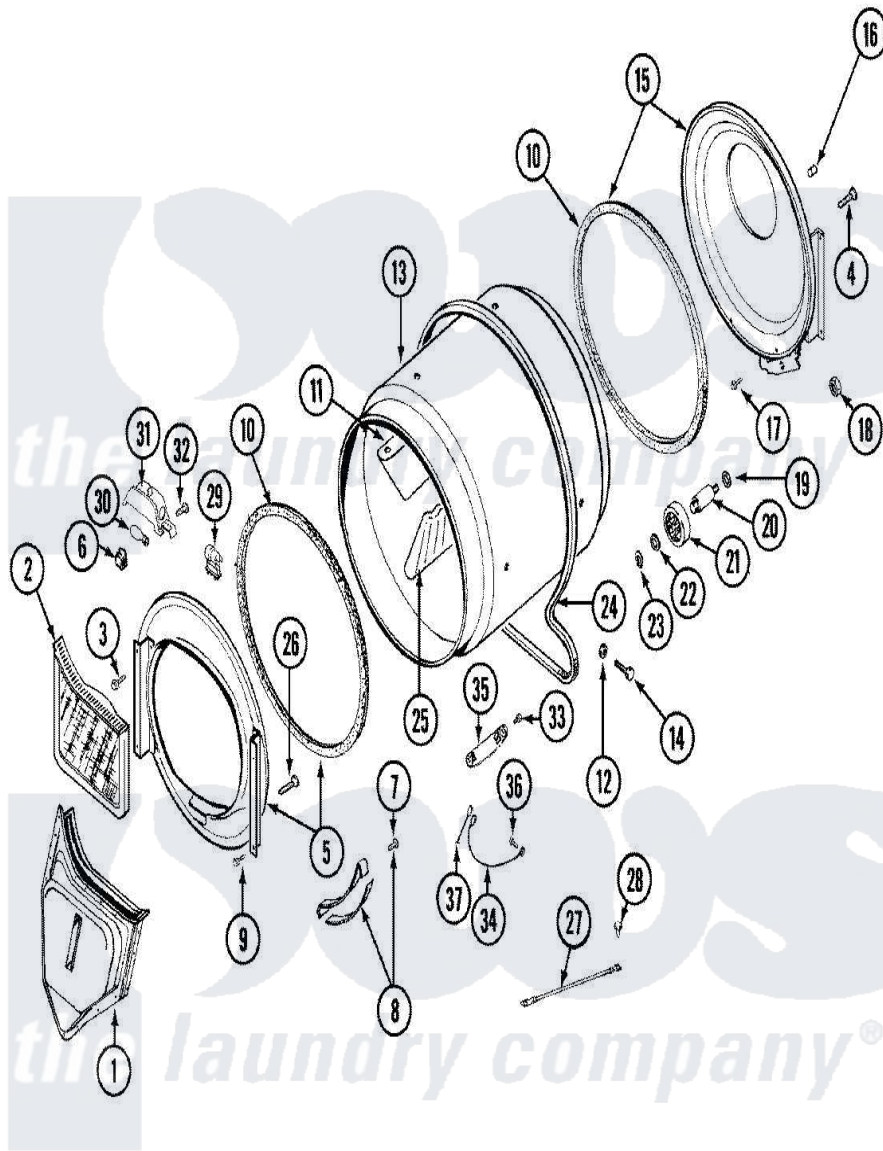

Maytag LDE9304ACM 06 - TUMBLER

Maytag Residential Maytag LDE9304ACM Dryer Parts Parts Diagram 06 - TUMBLER
Click on the part number to view part

Item	Original Part Number	Replaced By	Status	Part Description
1	33001016			Outlet Duct Assembly
2	33001171	33002970		Lint Filte
3	313764		Not Available	SCREW
4	Y313561			Screw----NA
5	33001423			Front Assembly, Tumbler
6	Y310376			Clip, Door Switch Harness
7	210720			Rivet, Bearing To Tumbler Frmt
8	306508			Tumbler Bearing Kit ---W
9	Y310632	1163839		Screw
10	314820			Seal, Tumbler
11	33001012			Baffle
12	314158			Washer, Baffle To Tumbler
13	33001108		Not Available	DRYER TUMBLER, W/O BAFFLES
14	Y310759			Screw, Tumbler Baffles
15	33001178			Back, Tumbler
16	313915	31-3915		Tech Sheet