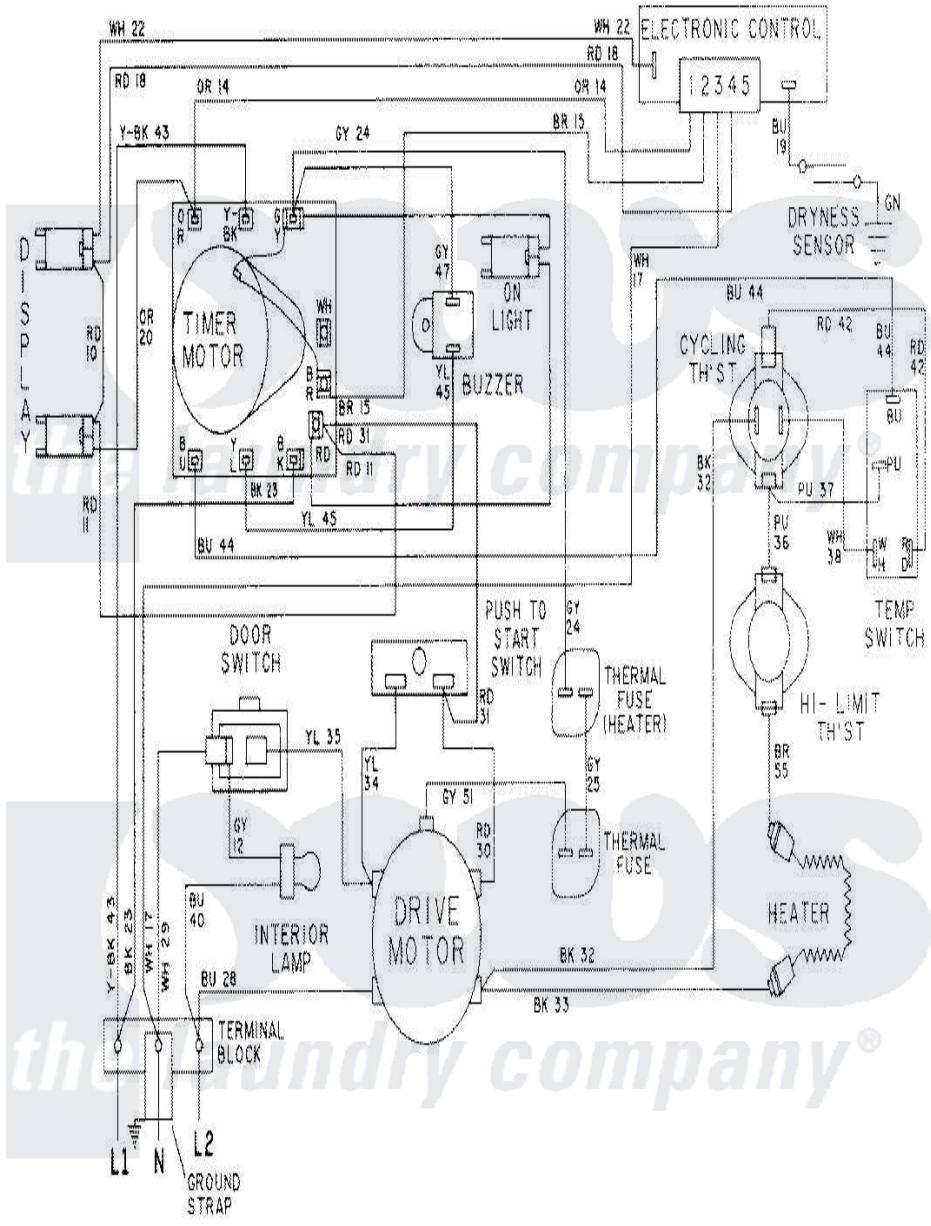

Maytag LDE9304ACM 07 - WIRING INFORMATION

Maytag Residential Maytag LDE9304ACM Dryer Parts Parts Diagram 07 - WIRING INFORMATION
 Click on the part number to view part

Item	Original Part Number	Replaced By	Status	Part Description
NI	15001045		Not Available	WIRING INFORMATION