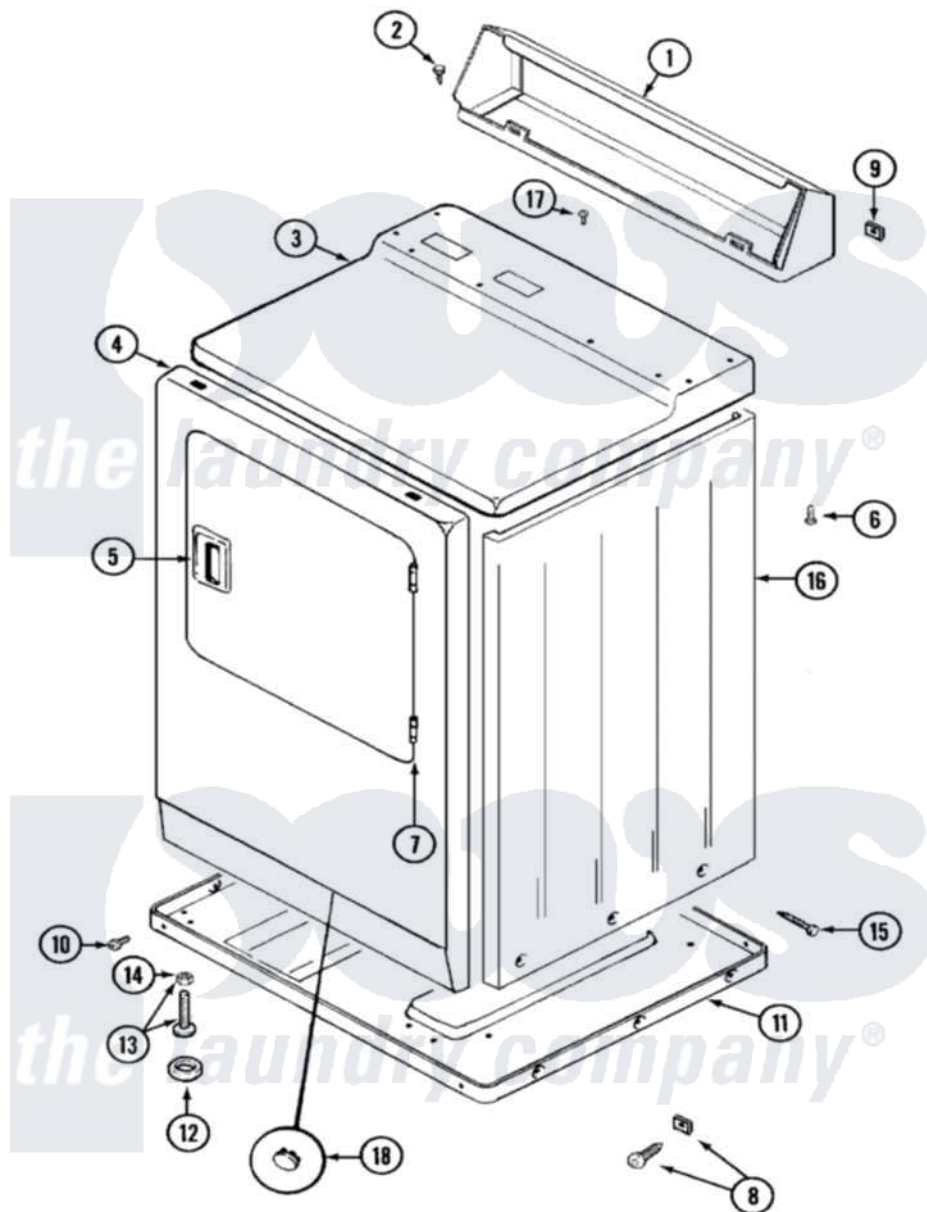

Maytag LDE9304ADE 01 - CABINET-FRONT

Maytag Residential Maytag LDE9304ADE Dryer Parts Parts Diagram 01 - CABINET-FRONT
 Click on the part number to view part

Item	Original Part Number	Replaced By	Status	Part Description
1	Y305193			Console
2	216423	3370225		Screw
3	33001165			Top Cover Assembly
4	33001221	22001817		Sheet, Sound Damper
"	33001242			Panel, Front
5	33001241			Handle, Door
6	214354			Screw, Top Cover To Cabnt.
7	33001230			Hinge, Door
8	204439			Screw And Fstner Assembly
9	215075			Fastener, Control Panel To Console
10	Y313561			Screw----NA
"	Y310632	1163839		Screw
11	Y303361		Not Available	BASE ASSY. (UPPER & LOWER)
12	Y314137			Foot, Rubber
13	Y305086			Adjustable Leg And Nut

14	Y052740	62739	Nut, Lock
15	213007		Xfor Cabinet See Cabinet, Back
16	33001159	33001327	Cabinet
17	210186	3370225	Screw
18	33001132	33002342	Plug, Sifht Hole