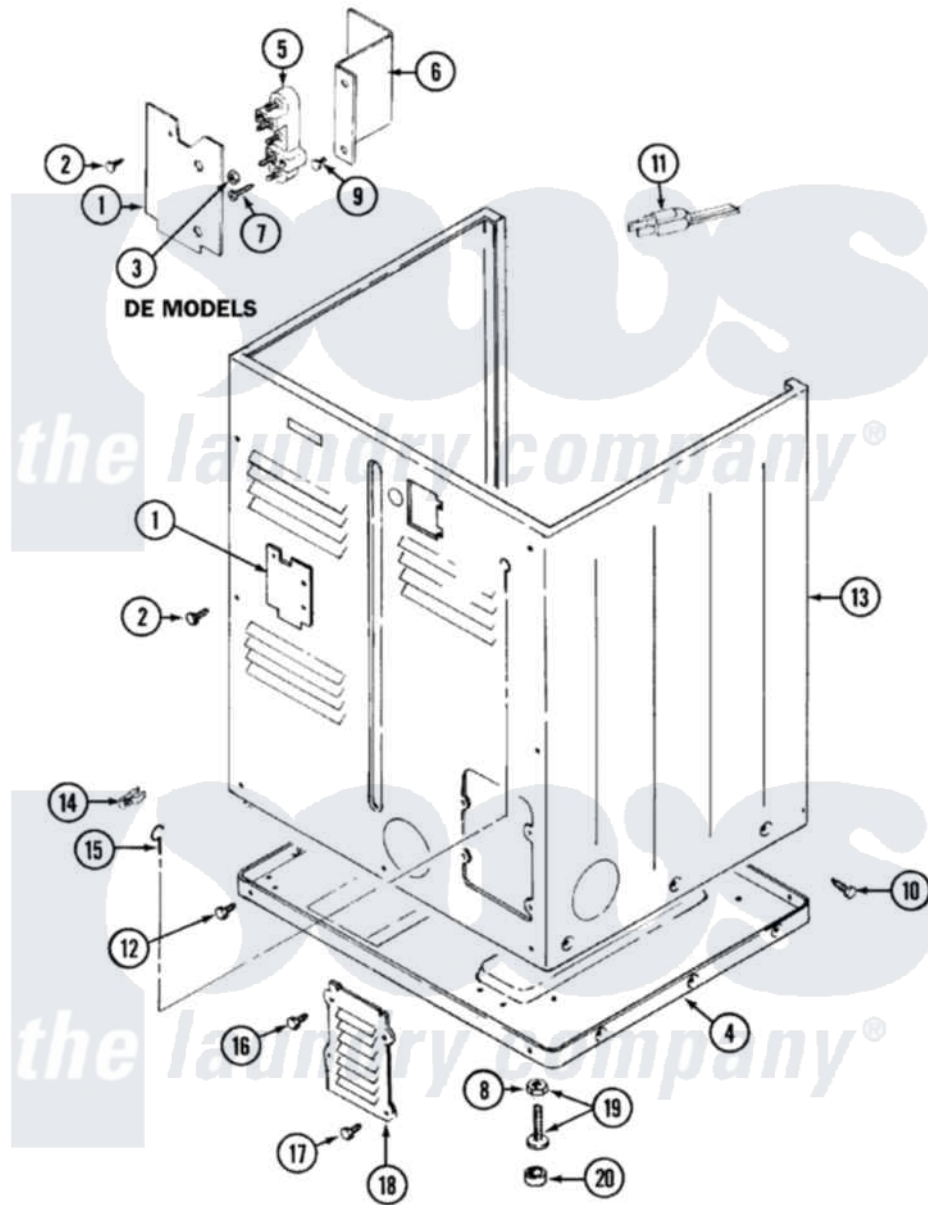

# Maytag LDE9304ADE 02 - CABINET-REAR

Maytag [Residential Maytag LDE9304ADE Dryer Parts](#) Parts Diagram 02 - CABINET-REAR  
 Click on the part number to view part

Item	Original Part Number	Replaced By	Status	Part Description
1	Y312905		Not Available	COVER, TERMINAL
2	<a href="#">Y313561</a>			Screw---NA
3	311484	<a href="#">112432</a>		Nut
4	Y303361		Not Available	BASE ASSY. (UPPER & LOWER)
5	<a href="#">400008</a>			Block, Terminal
6	<a href="#">Y312904</a>			Bracket, Terminal Block
7	Y312209	<a href="#">W10001200</a>		Screw
8	Y052740	<a href="#">62739</a>		Nut, Lock
9	Y310632	<a href="#">1163839</a>		Screw
10	<a href="#">213007</a>			Xfor Cabinet See Cabinet, Back
11	305168	<a href="#">33002916</a>		Power Cord, Canadian 240V
"	<a href="#">33001425</a>			Locknut, Eared For Canadian
12	<a href="#">Y313561</a>			Screw---NA
"	Y310632	<a href="#">1163839</a>		Screw
13	33001159	<a href="#">33001327</a>		Cabinet

14	<a href="#">301548</a>		Clamp, Ground Wire
15	<a href="#">204807</a>		Ground Wire, Supp. Plte To Top Cover
16	<a href="#">Y313559</a>		Screw
17	211294	<a href="#">90767</a>	Screw, 8A X 3/8 HeX Washer Head Tapping
18	Y312951	Not Available	ACCESS COVER, BACK
19	<a href="#">Y305086</a>		Adjustable Leg And Nut
20	<a href="#">Y314137</a>		Foot, Rubber