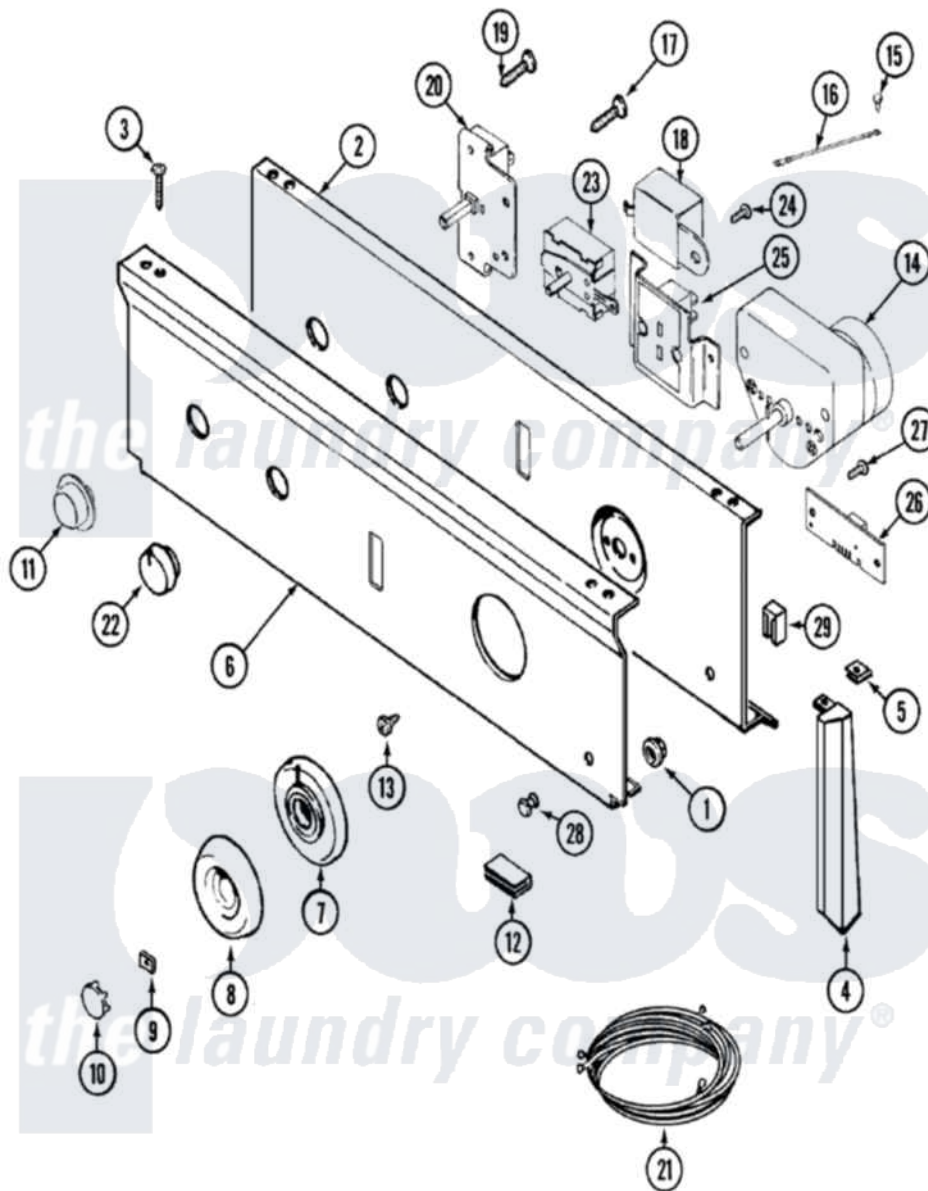

# Maytag LDE9304ADE 03 - CONTROL PANEL

Maytag Residential Maytag LDE9304ADE Dryer Parts Parts Diagram 03 - CONTROL PANEL

Click on the part number to view part

Item	Original Part Number	Replaced By	Status	Part Description
1	<a href="#">214872</a>			Palnut, End Cap Note: Nut, Lamp Holder
2	33001237		Not Available	PLATE, SUPPORT
3	<a href="#">210932</a>			Screw, No.8 X 9/16 Ctsk Note: Screw, Inlet Duct
4	22001289		Not Available	END CAP, CTRL. PNL. (LT-WHT)
"	22001565		Not Available	CAP, END (LT-WHT)
"	<a href="#">22001564</a>			Cap, End
"	<a href="#">22001291</a>			End Cap, Control Panel
5	<a href="#">214894</a>			Fastener, End Cap
6	<a href="#">33001073</a>			Panel, Control
7	<a href="#">33001183</a>			Skirt, Timer Dial
8	<a href="#">33001255</a>			Knob, Timer
9	<a href="#">312273</a>			Nut, Control Knob
10	216250	<a href="#">22001446</a>		Cap, Knob
11	33001185	<a href="#">33001187</a>		Button