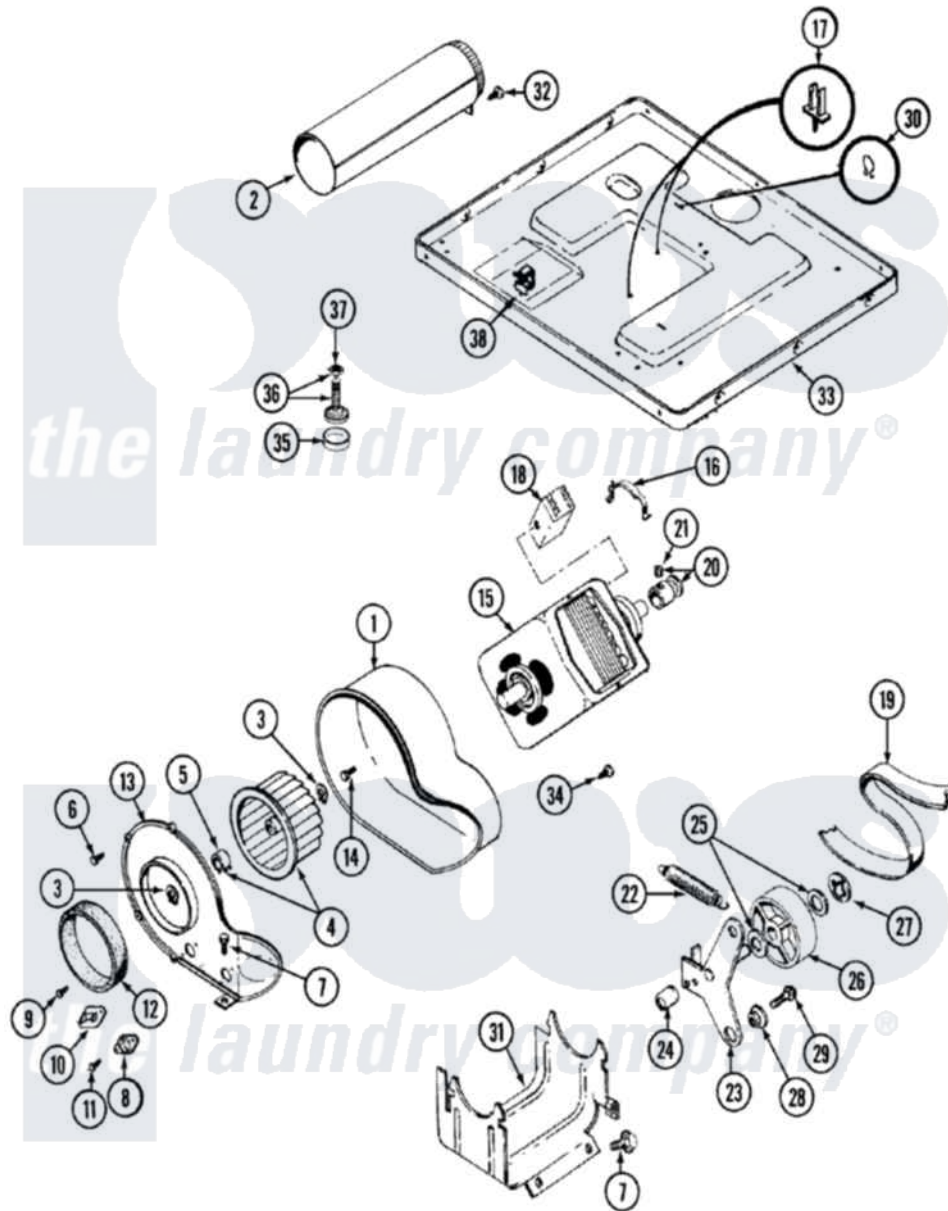

# Maytag LDE9304ADE 07 - MOTOR DRIVE

Maytag [Residential Maytag LDE9304ADE Dryer Parts](#) Parts Diagram 07 - MOTOR DRIVE  
 Click on the part number to view part

Item	Original Part Number	Replaced By	Status	Part Description
1	<a href="#">Y312893</a>			Housing, Blower
2	Y303442			EXHAUST DUCT ASSEMBLY
3	410233	<a href="#">9703438</a>		Ring-Retrn
4	<a href="#">Y303836</a>			Blower Wheel Assembly And Clamp
5	<a href="#">312967</a>			Clamp, Blower Housing
6	Y312961	<a href="#">W10116751</a>		Screw
7	<a href="#">Y313561</a>			Screw---NA
8	<a href="#">306911</a>			Thermostat, Multi-Temp
9	211294	<a href="#">90767</a>		Screw, 8A X 3/8 HeX Washer Head Tapping
10	<a href="#">306604</a>			Cut-Off, Thermal Part Not Used
11	314848	<a href="#">W10116760</a>		Screw
12	<a href="#">Y312901</a>			Seal, Housing Cover
13	<a href="#">314846</a>			Cover, Blower Housing
14	Y310632	<a href="#">1163839</a>		Screw