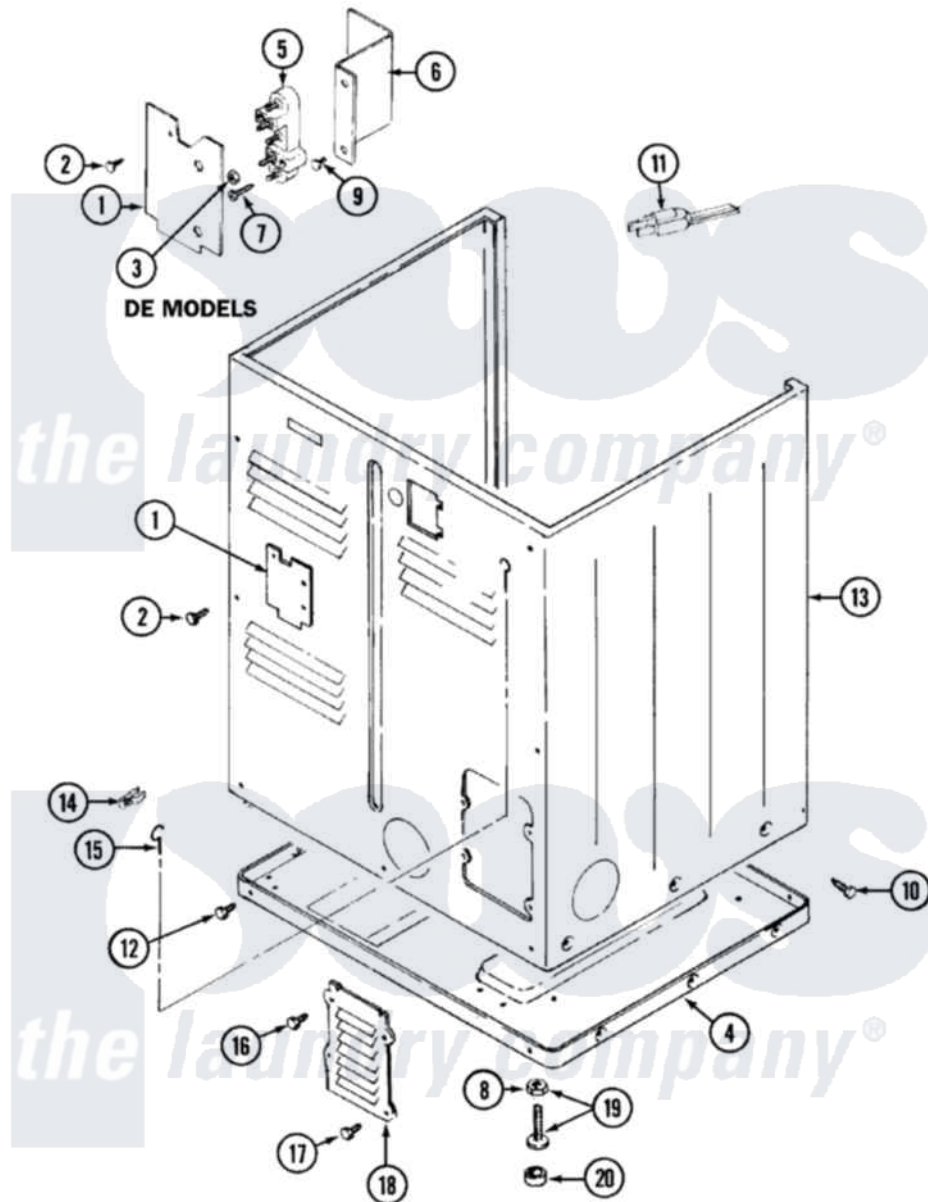

Maytag LDE9304ADM 01 - CABINET-REAR

Maytag [Residential Maytag LDE9304ADM Dryer Parts](#) Parts Diagram 01 - CABINET-REAR
 Click on the part number to view part

Item	Original Part Number	Replaced By	Status	Part Description
1	Y312905		Not Available	COVER, TERMINAL
2	Y313561			Screw---NA
3	311484	112432		Nut
4	Y303361		Not Available	BASE ASSY. (UPPER & LOWER)
5	400008			Block, Terminal
6	Y312904			Bracket, Terminal Block
7	Y312209	W10001200		Screw
8	Y052740	62739		Nut, Lock
9	Y310632	1163839		Screw
10	213007			Xfor Cabinet See Cabinet, Back
11	305168	33002916		Power Cord, Canadian 240V
"	33001425			Locknut, Eared For Canadian
12	Y313561			Screw---NA
"	Y310632	1163839		Screw
13	33001160		Not Available	CABINET (ALM)

14	301548		Clamp, Ground Wire
15	204807		Ground Wire, Supp. Plte To Top Cover
16	Y313559		Screw
17	211294	90767	Screw, 8A X 3/8 HeX Washer Head Tapping
18	Y312951	Not Available	ACCESS COVER, BACK
19	Y305086		Adjustable Leg And Nut
20	Y314137		Foot, Rubber