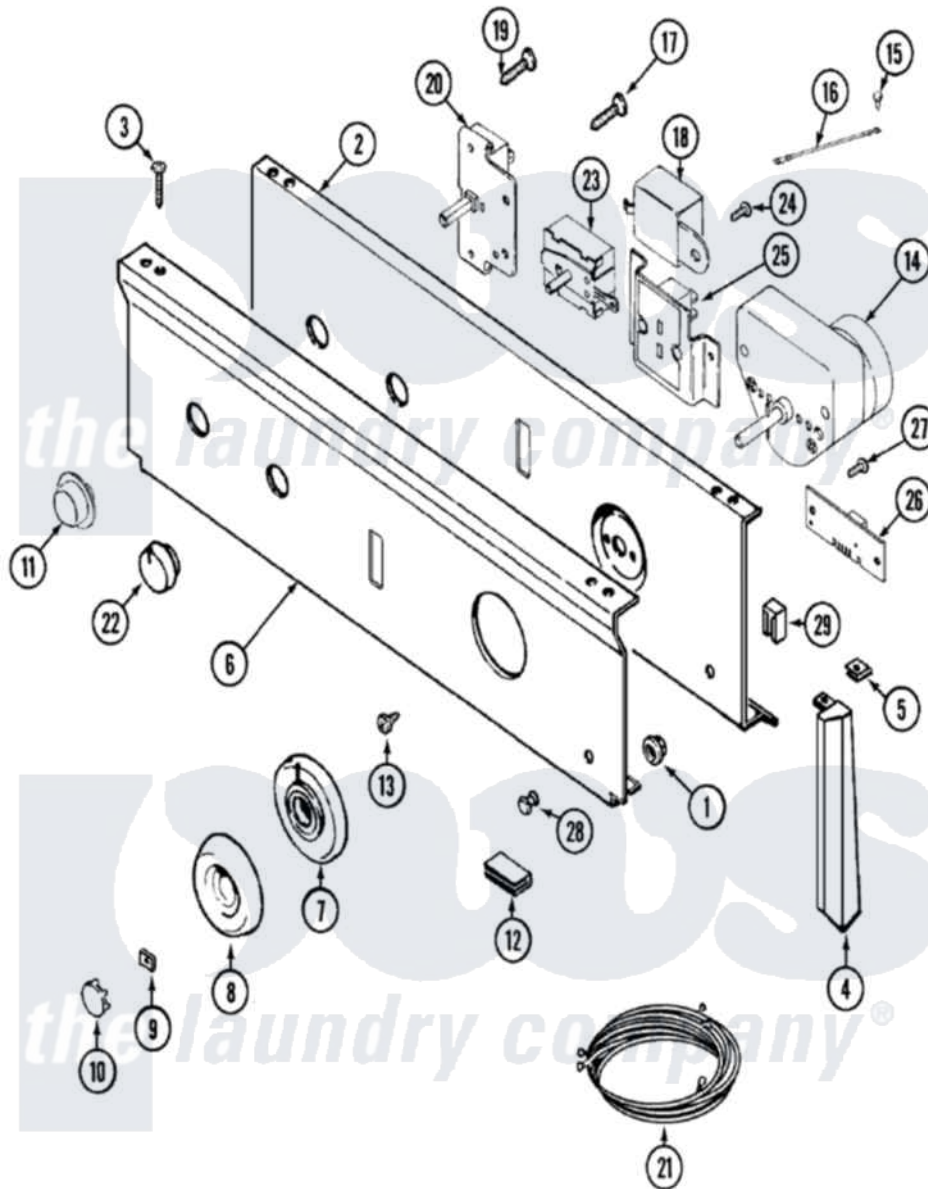

Maytag LDE9304ADM 02 - CONTROL PANEL

Maytag Residential Maytag LDE9304ADM Dryer Parts Parts Diagram 02 - CONTROL PANEL
 Click on the part number to view part

Item	Original Part Number	Replaced By	Status	Part Description
1	214872			Palnut, End Cap Note: Nut, Lamp Holder
2	33001237		Not Available	PLATE, SUPPORT
3	210932			Screw, No.8 X 9/16 Ctsk Note: Screw, Inlet Duct
4	22001567			Cap, End
"	22001566	22001293		End Cap, Control Panel
"	22001293			End Cap, Control Panel
"	22001292	22001567		Cap, End
5	214894			Fastener, End Cap
6	33001373		Not Available	PANEL, CONTROL (ALM)
7	33001372		Not Available	SKIRT, TIMER DIAL (ALM)
8	33001282	33002325		Knob Assembly
9	312273			Nut, Control Knob
10	216424		Not Available	CAP, KNOB (ALM)
11	33001371			Button, Push-To-Start
12	214897			Pad, Control Panel

13	315317	488234		Screw 8-32 X 1/4
14	33001036			Timer
15	210186	3370225		Screw
16	204807			Ground Wire, Supp. Plte To Top Cover
17	315317	488234		Screw 8-32 X 1/4
18	Y308205	33001623		Buzzer, Non-Adjustable
19	315317	488234		Screw 8-32 X 1/4
20	33001232		Not Available	SWITCH, PUSH TO START
21	33001535		Not Available	HARNES, WIRE
"	33001151			Wire Harness, Main
"	33001360		Not Available	WIRE HARNES, MAIN (CANADA)
"	33001339			Wire Harness, Main
22	22001269		Not Available	KNOB ASSY. (ALM)
23	33001227			Switch, Rotary
24	315317	488234		Screw 8-32 X 1/4
25	33001045		Not Available	DISPLAY, DRYNESS ASY. (ALM)
26	33001212			Board, Control-Moisture Sensor
27	315317	488234		Screw 8-32 X 1/4
28	22001215	7730P011-60		Lens, Indicator Light
29	33001224			Light, Indicator
30	33001259			Manual, Use And Care
"	33001269		Not Available	MANUAL, USE & CARE (FRENCH)
"	16000327		Not Available	GUIDE, QUICK REF. - MAYTAG