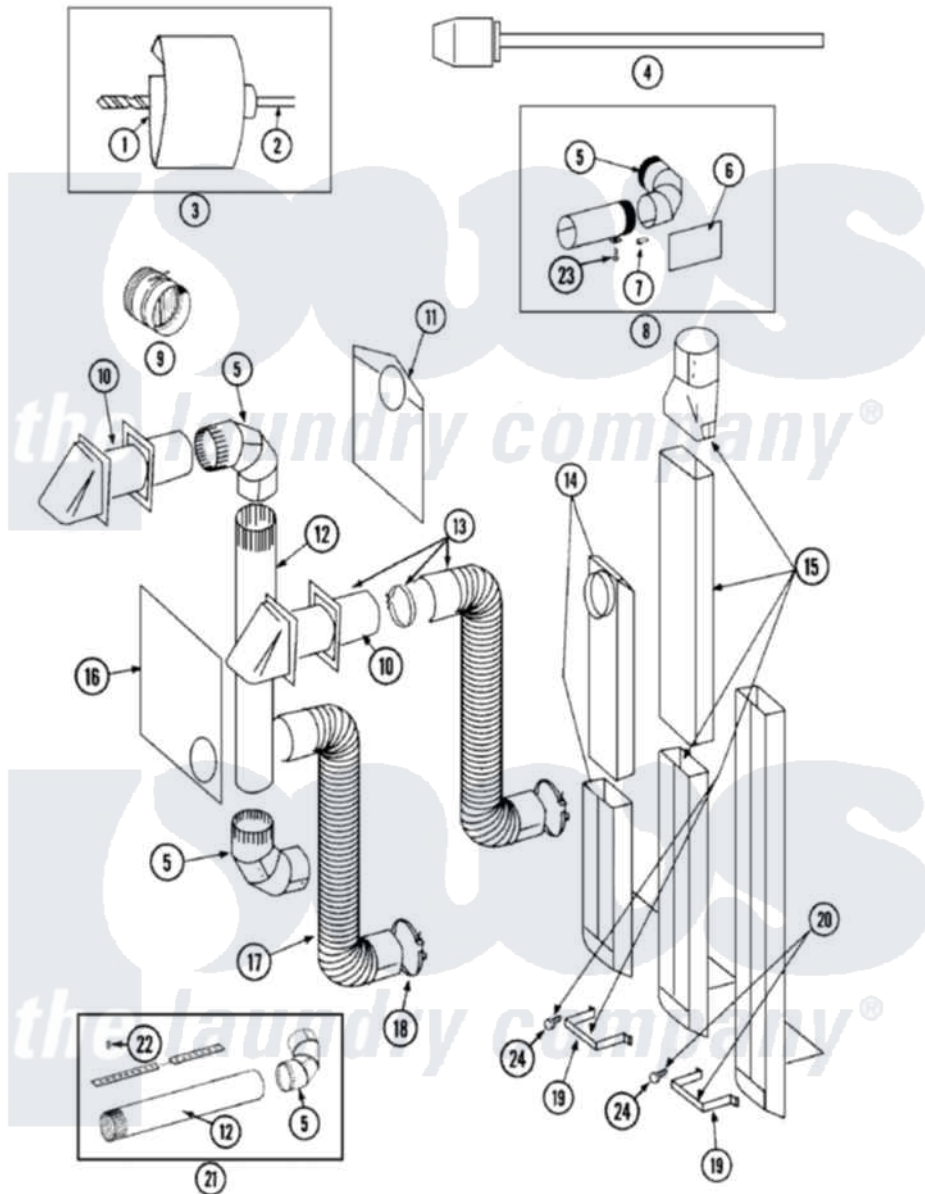

# Maytag LDE9304ADM 04 - DUCTING

Maytag Residential Maytag LDE9304ADM Dryer Parts Parts Diagram 04 - DUCTING  
 Click on the part number to view part

Item	Original Part Number	Replaced By	Status	Part Description
1	038179		Not Available	BLADE, SAW
2	038180		Not Available	REPLACEMENT DRILL
3	038766		Not Available	HOLE SAW W/DRILL BIT
4	<a href="#">038767</a>			Extension Chuck, Drill
5	<a href="#">Y059131</a>			Elbow, Venting
6	<a href="#">312302</a>			Insulation, Exhaust Duct Kit
7	<a href="#">213323</a>			Fastener, Exhaust Duct Kit
8	<a href="#">Y304652</a>			Exhaust Duct Kit
9	059146		Not Available	DAMPER, BACK DRAFT
10	Y059129	<a href="#">4396007RW</a>		Vent Hood
11	311353		Not Available	BAG, LINT (DACRON)
12	<a href="#">Y059130</a>			Pipe, Venting
13	<a href="#">Y059143</a>			Flexible Vent Kit
14	<a href="#">Y059135</a>			Vent Duct Assembly
15	059144		Not Available	RECTANGULAR VENT KIT
16	Y059134			PLATE, ALUM. WINDOW (15"X20")

17	Y304353	<a href="#">4396010RP</a>	6ft Scvent
18	<a href="#">Y304630</a>		Clamp, Flexible Duct
19	<a href="#">313272</a>		Bracket, Exhaust Deflector
20	303736	Not Available	EXHAUST DEFLECTOR KIT
21	306399	Not Available	EXHAUST DEFLECTOR KIT
22	Y251119	<a href="#">3177991</a>	Screw
23	211294	<a href="#">90767</a>	Screw, 8A X 3/8 HeX Washer Head Tapping
24	211294	<a href="#">90767</a>	Screw, 8A X 3/8 HeX Washer Head Tapping