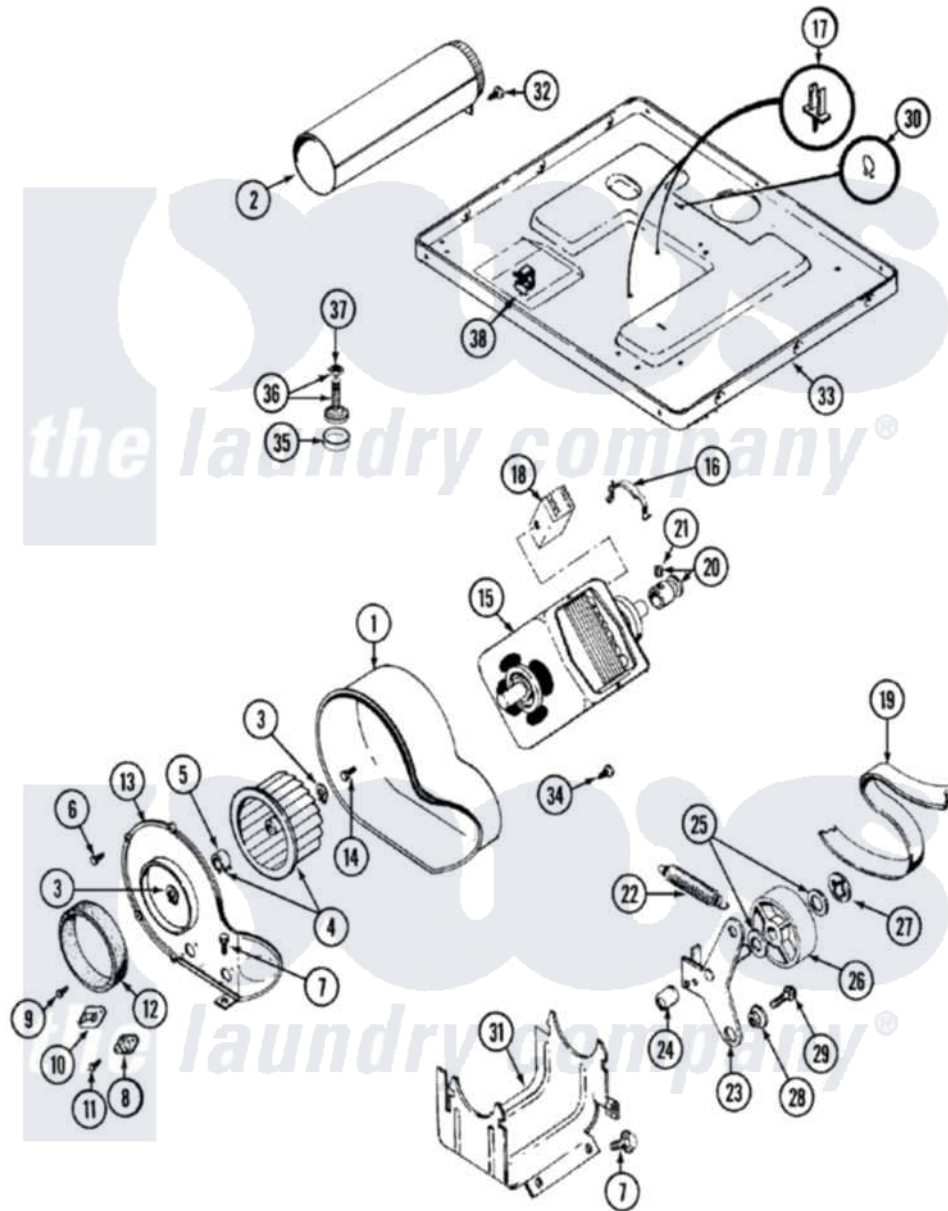

Maytag LDE9304ADM 06 - MOTOR DRIVE

Maytag [Residential Maytag LDE9304ADM Dryer Parts](#) Parts Diagram 06 - MOTOR DRIVE
 Click on the part number to view part

Item	Original Part Number	Replaced By	Status	Part Description
1	Y312893			Housing, Blower
2	Y303442			EXHAUST DUCT ASSEMBLY
3	410233	9703438		Ring-Retrn
4	Y303836			Blower Wheel Assembly And Clamp
5	312967			Clamp, Blower Housing
6	Y312961	W10116751		Screw
7	Y313561			Screw---NA
8	306911			Thermostat, Multi-Temp
9	211294	90767		Screw, 8A X 3/8 HeX Washer Head Tapping
10	306604			Cut-Off, Thermal Part Not Used
11	314848	W10116760		Screw
12	Y312901			Seal, Housing Cover
13	314846			Cover, Blower Housing
14	Y310632	1163839		Screw

15	Y303358	W10410999	Motor-Drive
16	Y015825		Clip, Motor To Motor Support
17	315471	22003298	Retainer, Wire
18	306207	Not Available	(PROD. No.303358-8 & No.303358-9)
"	Y303877	Not Available	SWITCH, MOTOR EXTERNAL START No.303358-2, No.303358-4, 303358-7
"	Y303879		Switch, Motor External Start
19	Y312959		Poly "V" Belt For Tumbler
20	Y305185	6-3051850	Pulley- MO
21	Y053241		Set Screw, Motor Pulley
22	Y303945		IDLER SPRING ASSY. W/PLUG
23	Y303363	6-3033630	Idler Arm
24	Y313582	W10116756	Spacer
25	Y312527		Washer, Idler Shaft
26	Y303705	6-3037050	Pulley- ID
27	312958	354987	Ring, Retaining
28	Y312894	315772	Sleeve, Idler Arm
29	Y014874		Screw, Idler Arm And Sleeve
30	410490		Spring, Retainer Wire Harness
31	312897	Not Available	SUPPORT, MOTOR
32	Y310632	1163839	Screw
33	Y305084		Base Assembly
34	Y312961	W10116751	Screw
35	Y314137		Foot, Rubber
36	Y305086		Adjustable Leg And Nut
37	Y052740	62739	Nut, Lock
38	Y310376		Clip, Door Switch Harness