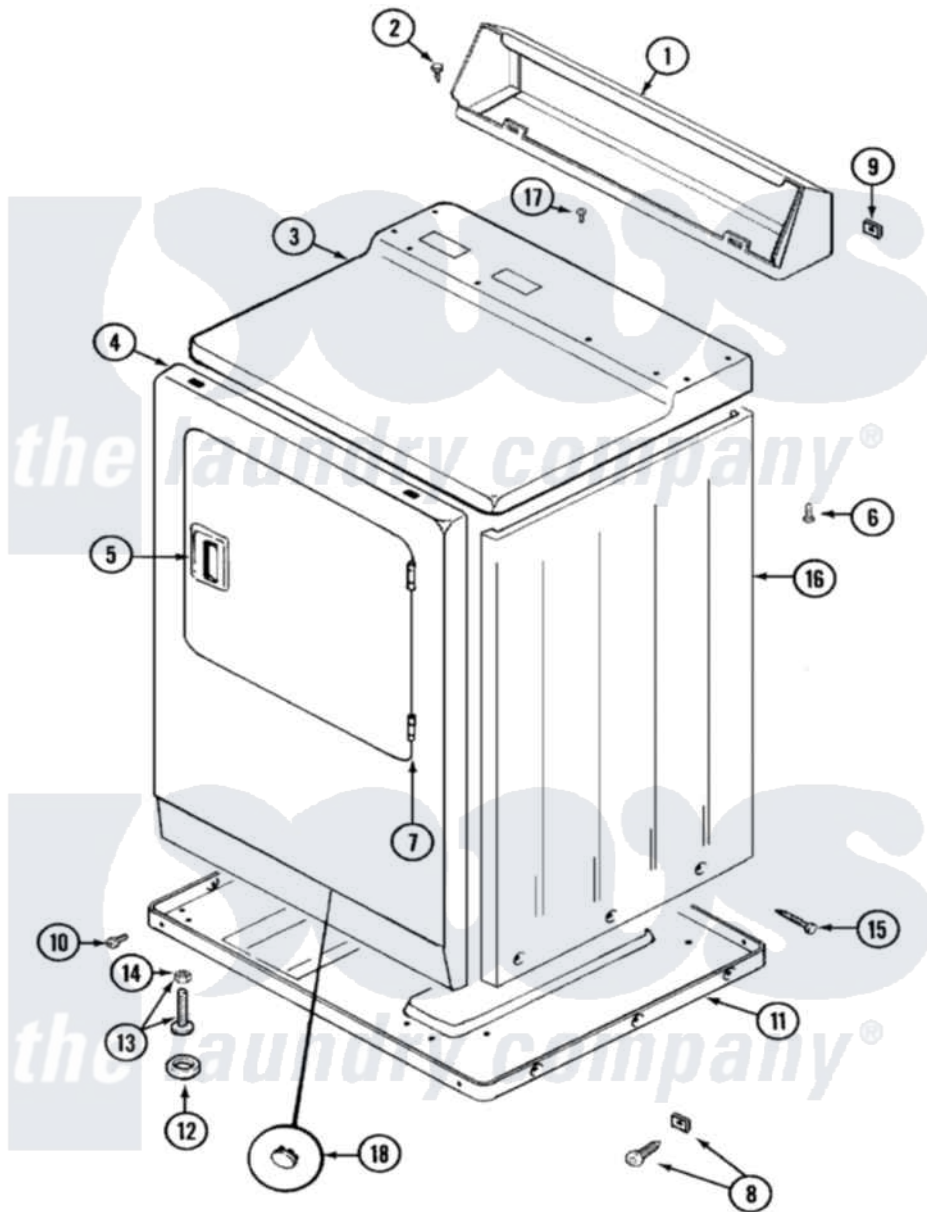

Maytag LDE9304AEE 01 - CABINET (FRONT)

Maytag Residential Maytag LDE9304AEE Dryer Parts Parts Diagram 01 - CABINET (FRONT)
 Click on the part number to view part

Item	Original Part Number	Replaced By	Status	Part Description
1	Y305193			Console
2	216423	3370225		Screw
3	33001165			Top Cover Assembly
4	33001221	22001817		Sheet, Sound Damper
"	33001242			Panel, Front
5	33001241			Handle, Door
6	214354			Screw, Top Cover To Cabnt.
7	33001230			Hinge, Door
8	204439			Screw And Fstner Assembly
9	215075			Fastener, Control Panel To Console
10	Y313561			Screw----NA
"	Y310632	1163839		Screw
11	Y303361		Not Available	BASE ASSY. (UPPER & LOWER)
12	Y314137			Foot, Rubber
13	Y305086			Adjustable Leg And Nut

14	Y052740	62739	Nut, Lock
15	213007		Xfor Cabinet See Cabinet, Back
16	33001159	33001327	Cabinet
17	210186	3370225	Screw
18	33001132	33002342	Plug, Sifht Hole