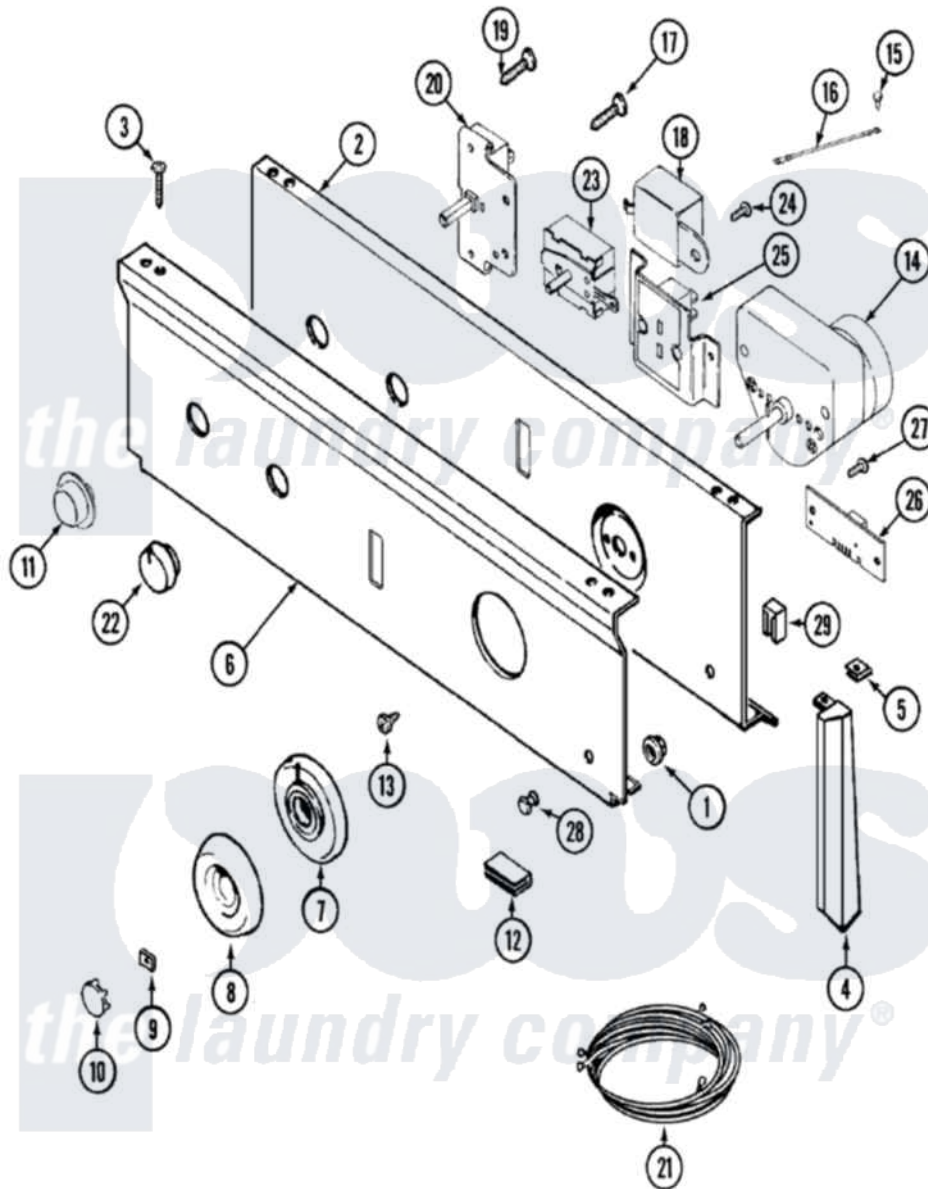

Maytag LDE9304AEE 03 - CONTROL PANEL

Maytag Residential Maytag LDE9304AEE Dryer Parts Parts Diagram 03 - CONTROL PANEL
 Click on the part number to view part

Item	Original Part Number	Replaced By	Status	Part Description
1	214872			Palnut, End Cap Note: Nut, Lamp Holder
2	33001237		Not Available	PLATE, SUPPORT
3	210932			Screw, No.8 X 9/16 Ctsk Note: Screw, Inlet Duct
4	22001565		Not Available	CAP, END (LT-WHT)
"	22001564			Cap, End
5	214894			Fastener, End Cap
6	33001073			Panel, Control
7	33001183			Skirt, Timer Dial
8	33001255			Knob, Timer
9	312273			Nut, Control Knob
10	216250	22001446		Cap, Knob
11	33001185	33001187		Button
12	214897			Pad, Control Panel
13	315317	488234		Screw 8-32 X 1/4
14	33001036			Timer

15	210186	3370225	Screw
16	204807		Ground Wire, Supp. Plte To Top Cover
17	315317	488234	Screw 8-32 X 1/4
18	Y308205	33001623	Buzzer, Non-Adjustable
19	315317	488234	Screw 8-32 X 1/4
20	33001232	Not Available	SWITCH, PUSH TO START
21	33001535	Not Available	HARNES, WIRE
"	33001339		Wire Harness, Main
22	22001268	Not Available	KNOB ASSY. (WHT)
23	33001227		Switch, Rotary
24	315317	488234	Screw 8-32 X 1/4
25	33001047		Display, Dryness Assembly
26	33001212		Board, Control-Moisture Sensor
27	315317	488234	Screw 8-32 X 1/4
28	22001215	7730P011-60	Lens, Indicator Light
29	33001224		Light, Indicator
30	33001259		Manual, Use And Care