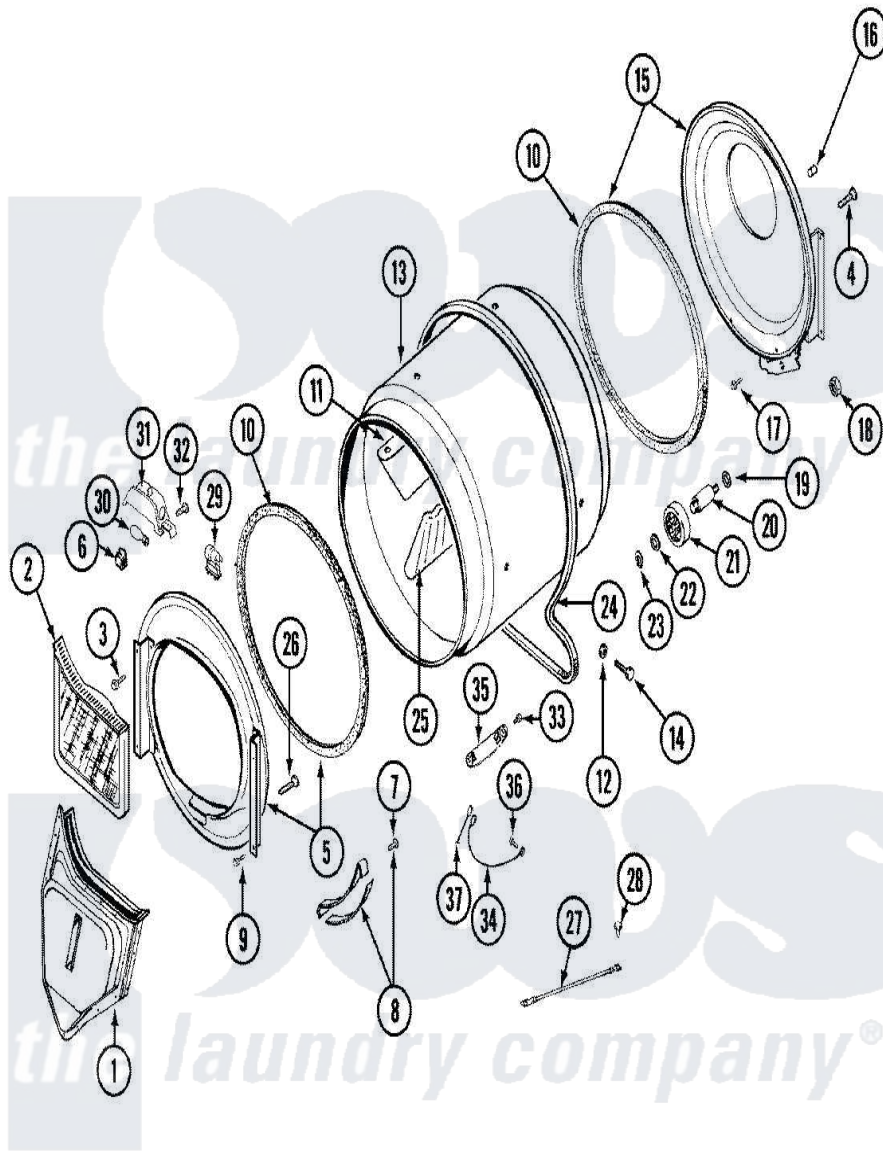

Maytag LDE9304AEE 07 - TUMBLER

Maytag [Residential Maytag LDE9304AEE Dryer Parts](#) Parts Diagram 07 - TUMBLER
 Click on the part number to view part

Item	Original Part Number	Replaced By	Status	Part Description
1	33001016			Outlet Duct Assembly
2	33001171	33002970		Lint Filte
3	313764		Not Available	SCREW
4	Y313561			Screw----NA
5	33001423			Front Assembly, Tumbler
6	Y310376			Clip, Door Switch Harness
7	210720			Rivet, Bearing To Tumbler Frmt
8	306508			Tumbler Bearing Kit ---W
9	Y310632	1163839		Screw
10	314820			Seal, Tumbler
11	33001012			Baffle
12	314158			Washer, Baffle To Tumbler
13	33001108		Not Available	DRYER TUMBLER, W/O BAFFLES
14	Y310759			Screw, Tumbler Baffles
15	33001178			Back, Tumbler
16	313915	31-3915		Tech Sheet

17	Y310632	1163839	Screw
18	312538	33001443	Nut, Hex
19	Y313347	312535	Washer, Vault Mounting Brk.
20	Y312948	6-3129480	Shaft- Tumbler
21	Y303373	12001541	Drum Roller/Washer Assembly--W
22	312535		Washer, Vault Mounting Brk.
23	410233	9703438	Ring-Retrn
24	Y312959		Poly "V" Belt For Tumbler
25	33001004		Baffle, Tall
26	Y314110	33002917	Screw, No.10-16
27	901220		Ground Wire
28	910343	488234	Screw 8-32 X 1/4
29	307097	33001496	Lamp- Hold
30	Y307100	67001316	Bulb, Light
31	314955	33001496	Lamp- Hold
32	214872		Palnut, End Cap Note: Nut, Lamp Holder
33	Y251119	3177991	Screw
34	Y303711		Sensor Ground Wire
35	Y303389	304997	Sensor Assembly With Screws
36	211294	90767	Screw, 8A X 3/8 HeX Washer Head Tapping
37	Y312658		Receptacle, Sensor Ground Wire