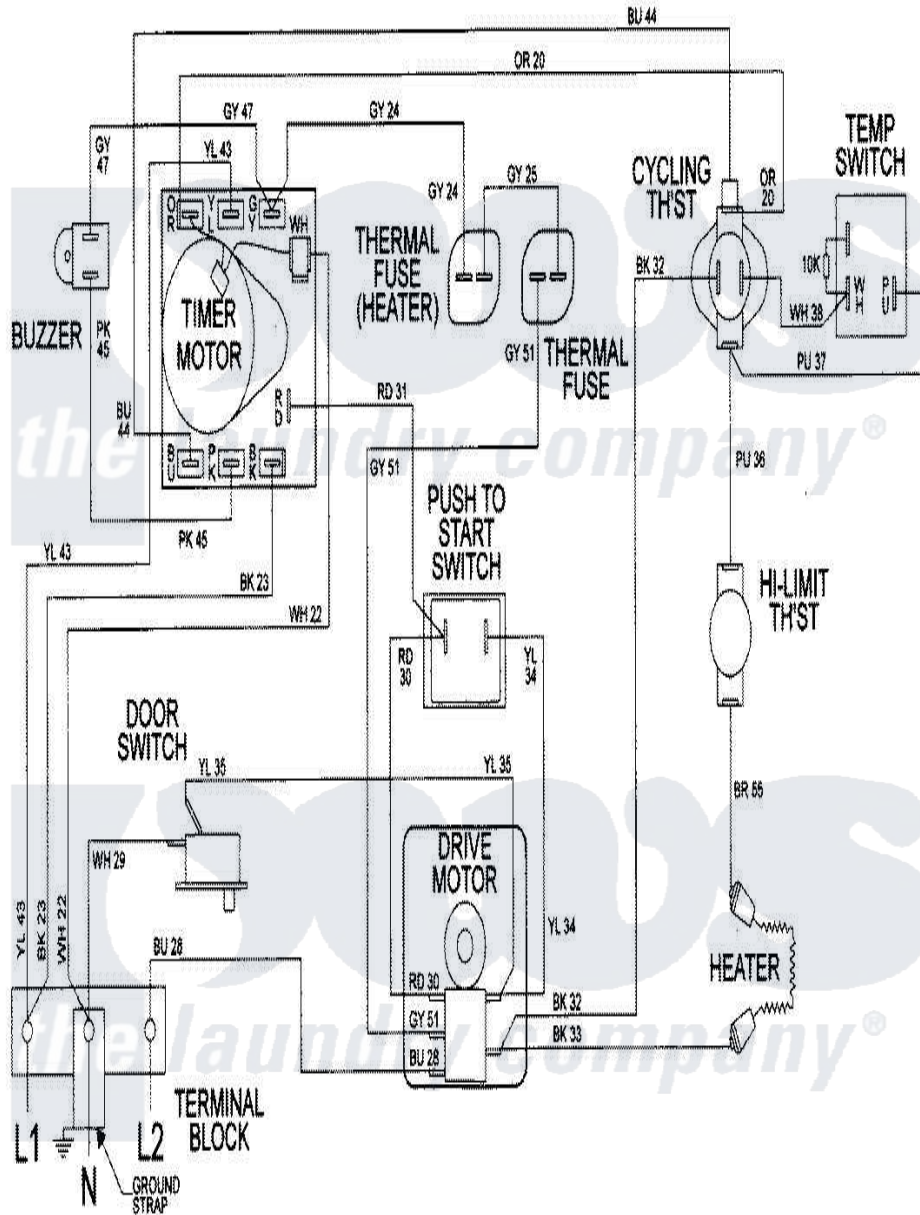

Maytag LDE9306ACE 09 - WIRING INFORMATION

Maytag Residential Maytag LDE9306ACE Dryer Parts Parts Diagram 09 - WIRING INFORMATION
 Click on the part number to view part

Item	Original Part Number	Replaced By	Status	Part Description
NI	15001953		Not Available	WIRING INFORMATION