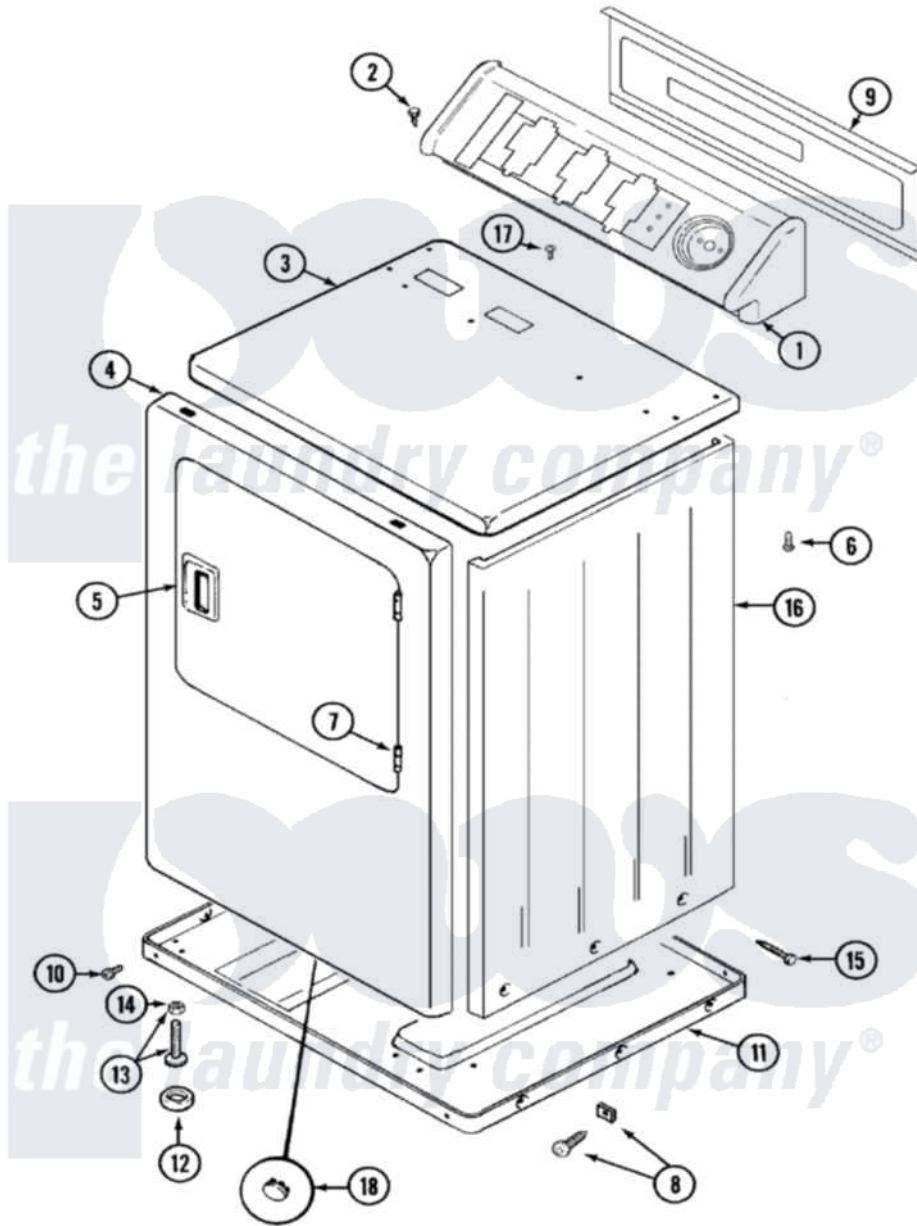

Maytag LDE9306ACM 01 - CABINET-FRONT

Maytag Residential Maytag LDE9306ACM Dryer Parts Parts Diagram 01 - CABINET-FRONT
 Click on the part number to view part

| Item | Original Part Number | Replaced By | Status | Part Description |
|------|--------------------------|--------------------------|---------------|----------------------------|
| 1 | 33001613 | | | Console |
| 2 | 216423 | 3370225 | | Screw |
| 3 | 33001609 | | | Cover, Top ----NA |
| 4 | 33001611 | | | Panel, Front ----NA |
| " | 33001486 | 98008544 | | Screw |
| 5 | 33001254 | 37001047 | | Handle, Door |
| 6 | 214354 | | | Screw, Top Cover To Cabnt. |
| 7 | 33001230 | | | Hinge, Door |
| 8 | 12001340 | 204439 | | Screw And Fstner Assembly |
| 9 | 33001625 | | Not Available | PANEL, BACK----NA |
| 10 | Y313561 | | | Screw----NA |
| " | Y310632 | 1163839 | | Screw |
| 11 | Y303361 | | Not Available | BASE ASSY. (UPPER & LOWER) |
| 12 | Y314137 | | | Foot, Rubber |
| 13 | Y305086 | | | Adjustable Leg And Nut |
| 14 | Y052740 | 62739 | | Nut, Lock |

| | | | |
|----|------------------------|-------------------------|--------------------------------|
| 15 | 213007 | | Xfor Cabinet See Cabinet, Back |
| 16 | 33001160 | Not Available | CABINET (ALM) |
| 17 | 210186 | 3370225 | Screw |
| 18 | 33001615 | Not Available | PLUG, FRONT PANEL (ALM) |