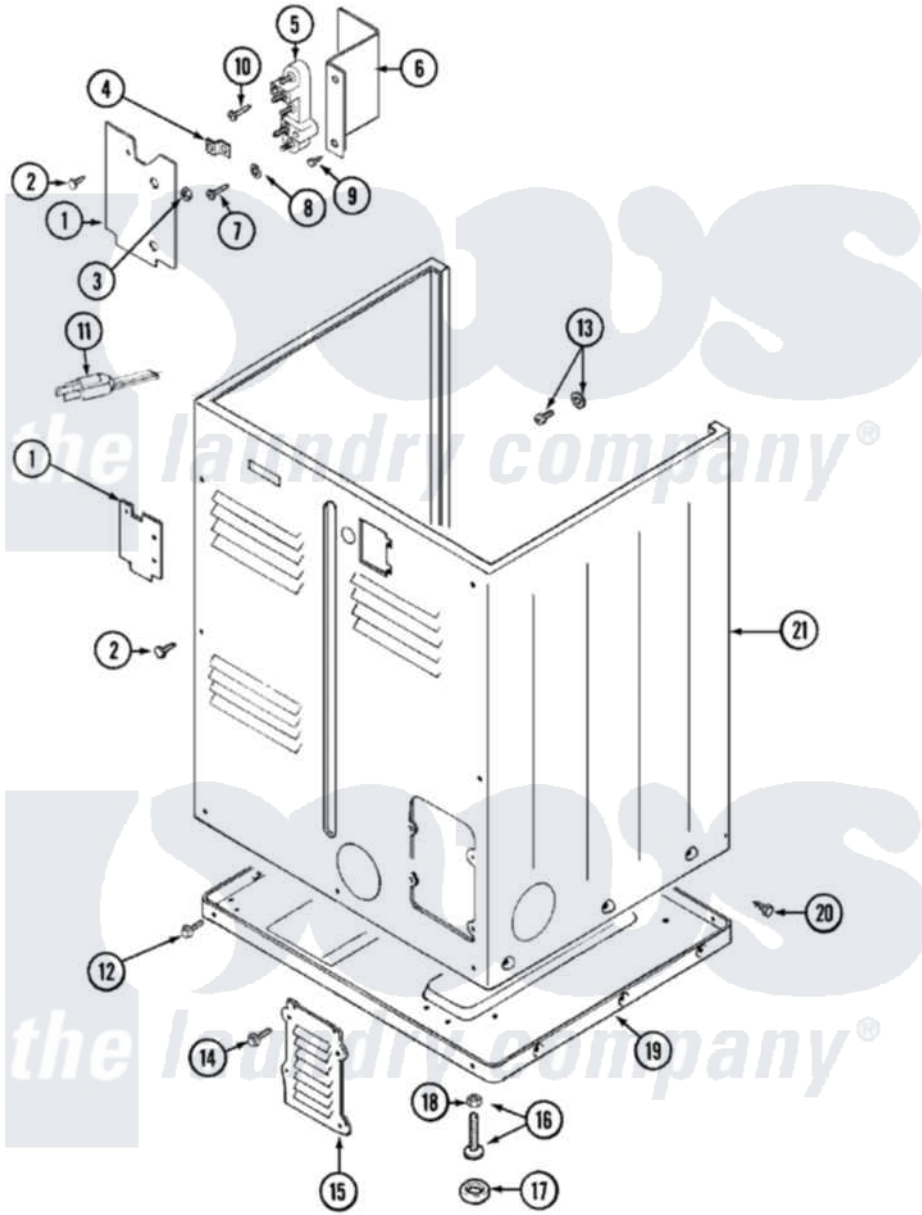

Maytag LDE9306ACM 02 - CABINET-REAR

Maytag [Residential Maytag LDE9306ACM Dryer Parts](#) Parts Diagram 02 - CABINET-REAR
 Click on the part number to view part

Item	Original Part Number	Replaced By	Status	Part Description
1	Y312905		Not Available	COVER, TERMINAL
2	Y313561			Screw----NA
3	311484	112432		Nut
4	Y312184			Strap, Grounding
5	33001244			Block, Terminal
6	Y312904			Bracket, Terminal Block
7	Y312209	W10001200		Screw
8	Y311270			Washer, Terminal Block
9	Y310632	1163839		Screw
10	33001245			Screw----NA
12	Y313561			Screw----NA
"	Y310632	1163839		Screw
13	303846	22003781		Screw, Ground Strap
14	216423	3370225		Screw
15	Y312951		Not Available	ACCESS COVER, BACK
16	Y305086			Adjustable Leg And Nut

17	Y314137		Foot, Rubber
18	Y052740	62739	Nut, Lock
19	Y303361		Not Available
20	213007		BASE ASSY. (UPPER & LOWER)
21	33001160		Not Available
			Xfor Cabinet See Cabinet, Back
			CABINET (ALM)