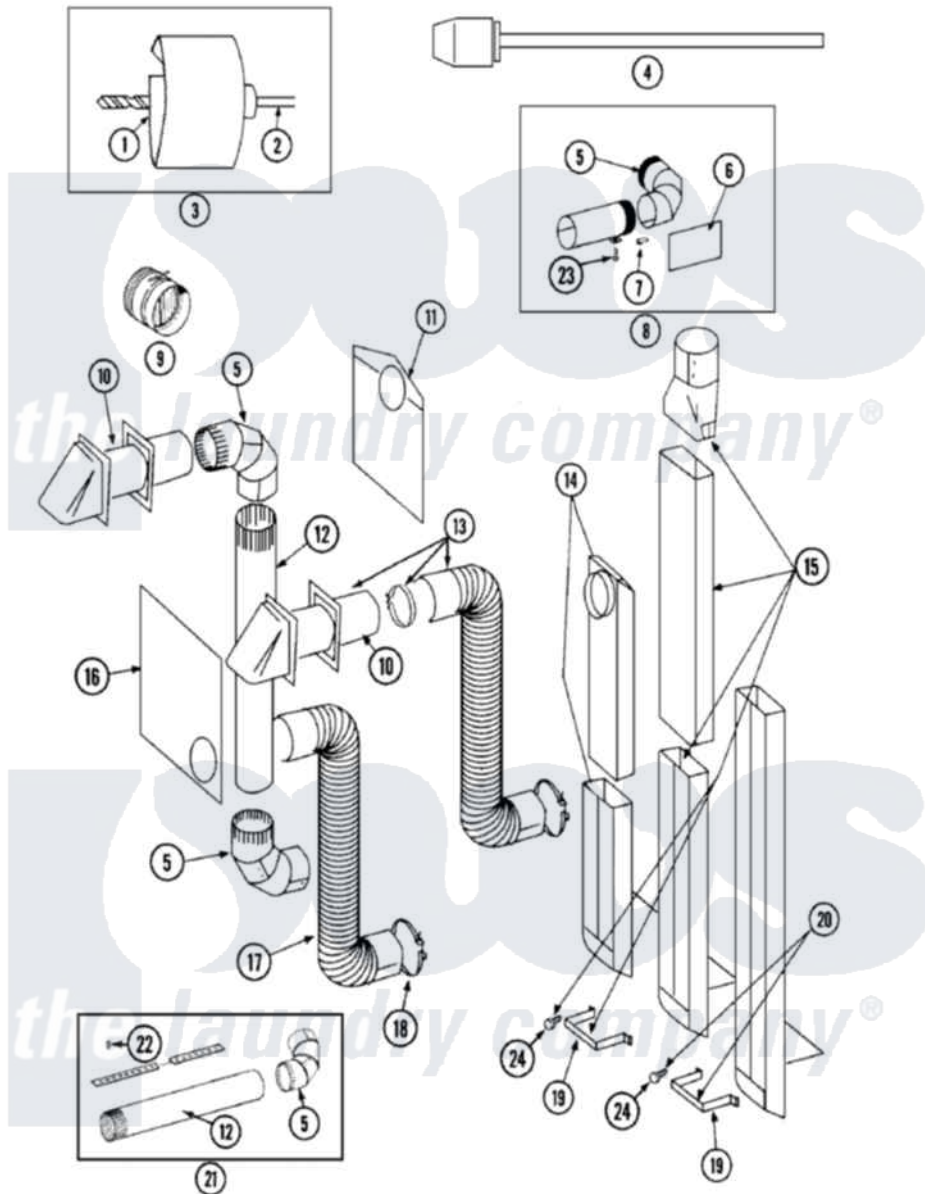

# Maytag LDE9306ACM 05 - DUCTING

Maytag Residential Maytag LDE9306ACM Dryer Parts Parts Diagram 05 - DUCTING  
 Click on the part number to view part

Item	Original Part Number	Replaced By	Status	Part Description
1	038179		Not Available	BLADE, SAW
2	038180		Not Available	REPLACEMENT DRILL
3	038766		Not Available	HOLE SAW W/DRILL BIT
4	<a href="#">038767</a>			Extension Chuck, Drill
5	<a href="#">Y059131</a>			Elbow, Venting
6	<a href="#">312302</a>			Insulation, Exhaust Duct Kit
7	<a href="#">213323</a>			Fastener, Exhaust Duct Kit
8	<a href="#">Y304652</a>			Exhaust Duct Kit
9	059146		Not Available	DAMPER, BACK DRAFT
10	Y059129	<a href="#">4396007RW</a>		Vent Hood
11	311353		Not Available	BAG, LINT (DACRON)
12	<a href="#">Y059130</a>			Pipe, Venting
13	<a href="#">Y059143</a>			Flexible Vent Kit
14	<a href="#">Y059135</a>			Vent Duct Assembly
15	059144		Not Available	RECTANGULAR VENT KIT
16	Y059134			PLATE, ALUM. WINDOW (15``X20``)

17	Y304353	<a href="#">4396010RP</a>	6ft Scvent
18	<a href="#">Y304630</a>		Clamp, Flexible Duct
19	<a href="#">313272</a>		Bracket, Exhaust Deflector
20	303736	Not Available	EXHAUST DEFLECTOR KIT
21	306399	Not Available	EXHAUST DEFLECTOR KIT
22	Y251119	<a href="#">3177991</a>	Screw
23	211294	<a href="#">90767</a>	Screw, 8A X 3/8 HeX Washer Head Tapping
24	211294	<a href="#">90767</a>	Screw, 8A X 3/8 HeX Washer Head Tapping