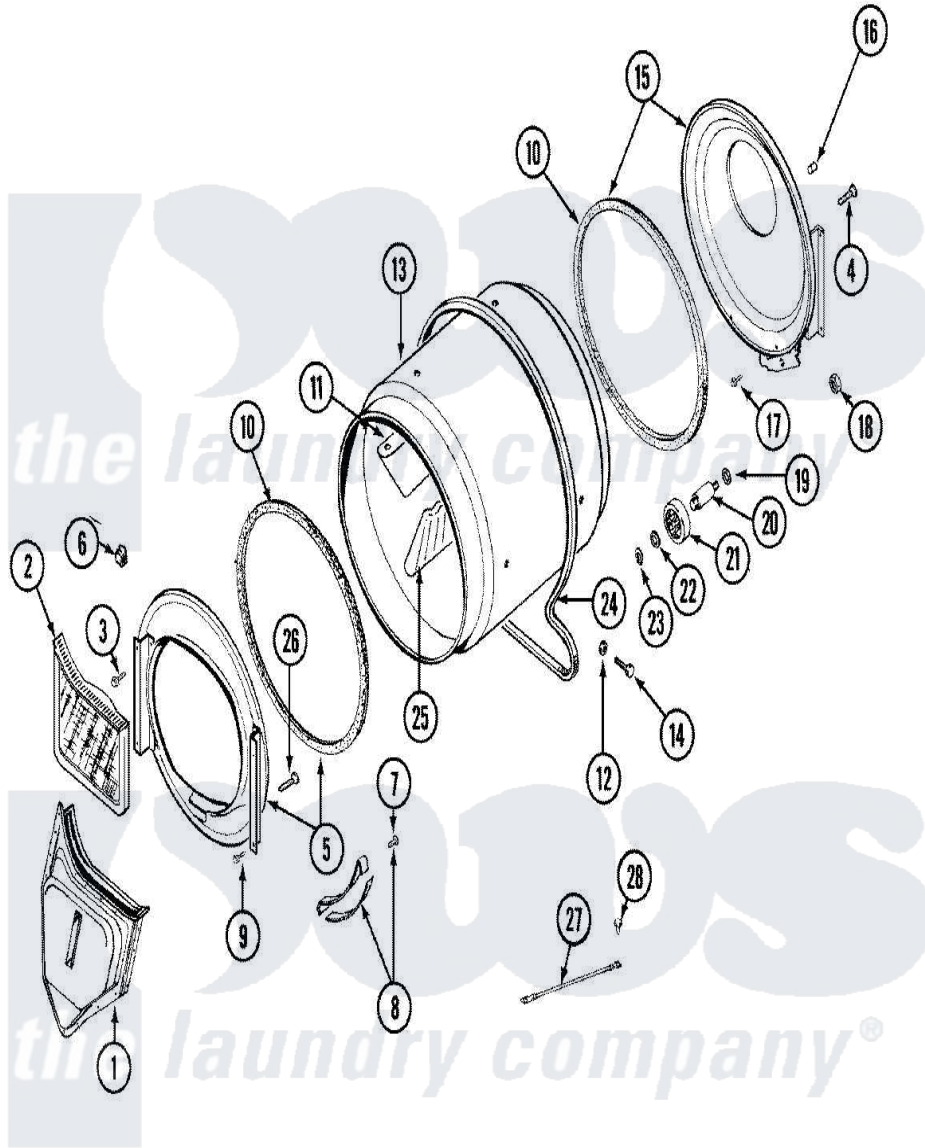

Maytag LDE9306ACM 08 - TUMBLER

Maytag Residential Maytag LDE9306ACM Dryer Parts Parts Diagram 08 - TUMBLER
 Click on the part number to view part

Item	Original Part Number	Replaced By	Status	Part Description
1	33001016			Outlet Duct Assembly
2	33001171	33002970		Lint Filte
3	313764		Not Available	SCREW
4	Y313561			Screw----NA
5	33001179			Front, Tumbler
6	Y310376			Clip, Door Switch Harness
7	210720			Rivet, Bearing To Tumbler Frmt
8	306508			Tumbler Bearing Kit ----W
9	Y310632	1163839		Screw
10	314820			Seal, Tumbler
11	33001012			Baffle
12	314158			Washer, Baffle To Tumbler
13	33001108		Not Available	DRYER TUMBLER, W/O BAFFLES
14	Y310759			Screw, Tumbler Baffles
15	33001178			Back, Tumbler
16	313915	31-3915		Tech Sheet

17	Y310632	1163839	Screw
18	312538	33001443	Nut, Hex
19	Y313347	312535	Washer, Vault Mounting Brk.
20	Y312948	6-3129480	Shaft- Tumbler
21	Y303373	12001541	Drum Roller/Washer Assembly--W
22	312535		Washer, Vault Mounting Brk.
23	410233	9703438	Ring-Retrn
24	Y312959		Poly "V" Belt For Tumbler
25	33001004		Baffle, Tall
26	Y314110	33002917	Screw, No.10-16
27	901220		Ground Wire
28	910343	488234	Screw 8-32 X 1/4