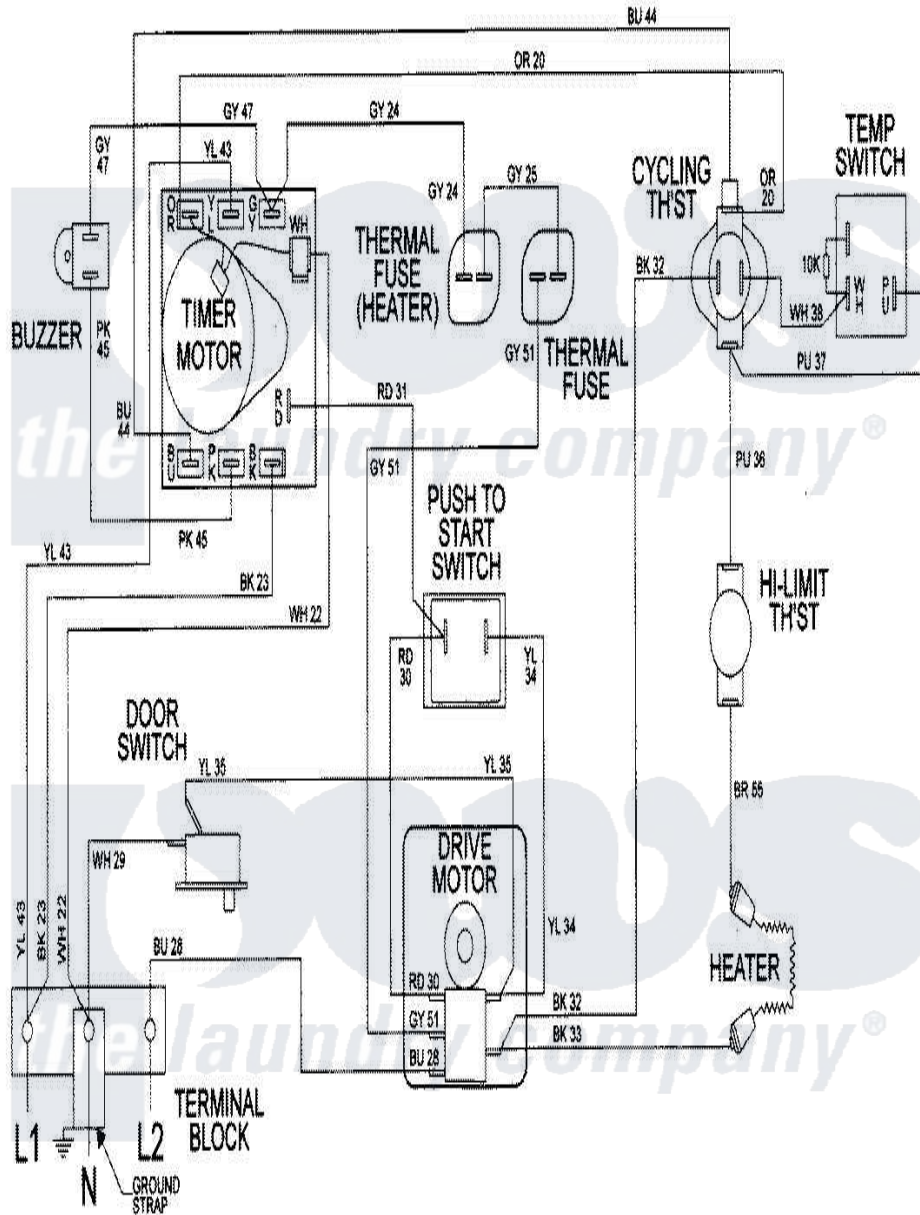

# Maytag LDE9306ACM 09 - WIRING INFORMATION

Maytag Residential Maytag LDE9306ACM Dryer Parts Parts Diagram 09 - WIRING INFORMATION  
 Click on the part number to view part

Item	Original Part Number	Replaced By	Status	Part Description
NI	15001953		Not Available	WIRING INFORMATION