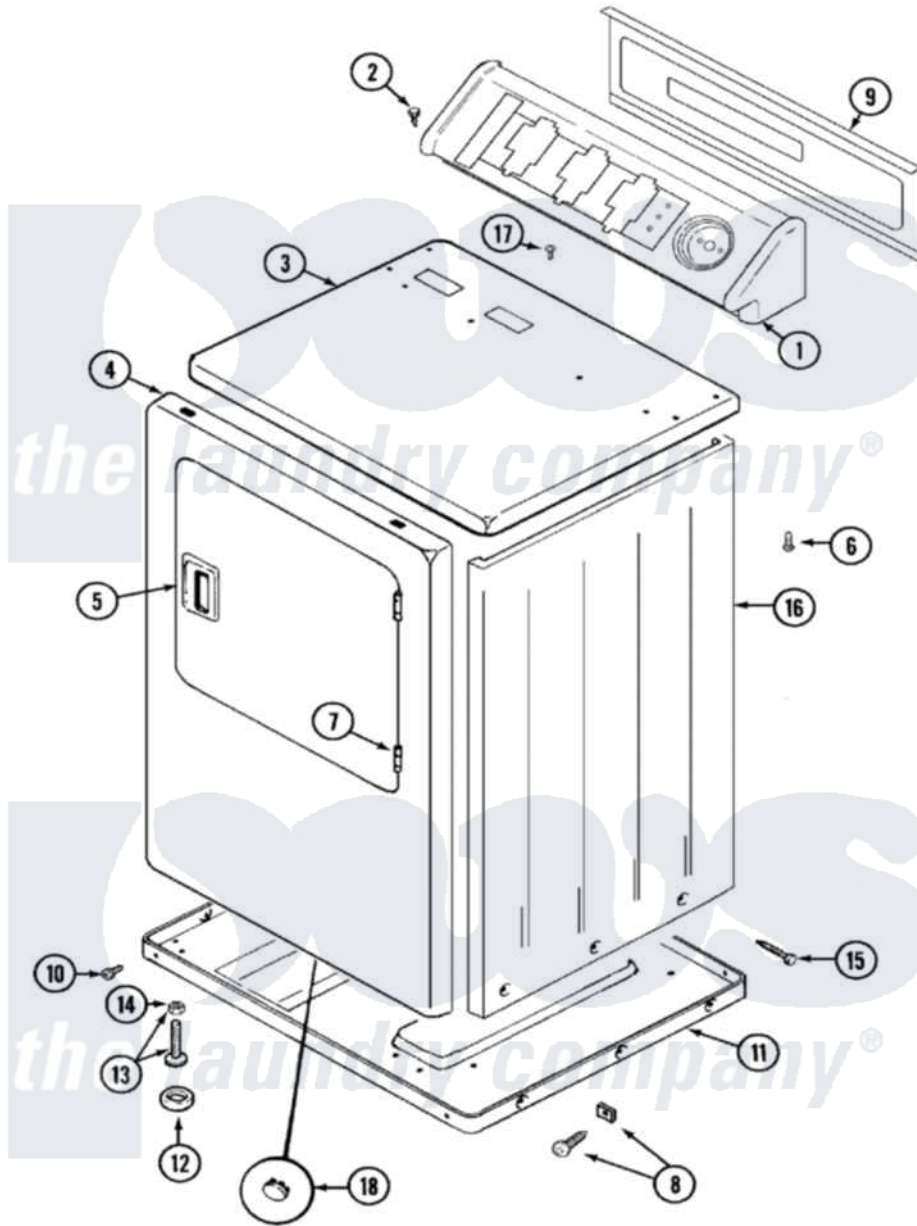

Maytag LDE9306ADE 01 - CABINET-FRONT

Maytag Residential Maytag LDE9306ADE Dryer Parts Parts Diagram 01 - CABINET-FRONT
 Click on the part number to view part

Item	Original Part Number	Replaced By	Status	Part Description
1	33001612		Not Available	CONSOLE (WHT)
2	216423	3370225		Screw
3	33001608			Cover, Top
4	33001610			Panel, Front
"	33001486	98008544		Screw
5	33001241			Handle, Door
6	214354			Screw, Top Cover To Cabnt.
7	33001230			Hinge, Door
8	12001341			Screw And Fastener Kit
9	33001625		Not Available	PANEL, BACK----NA
10	Y313561			Screw----NA
"	Y310632	1163839		Screw
11	Y303361		Not Available	BASE ASSY. (UPPER & LOWER)
12	Y314137			Foot, Rubber
13	Y305086			Adjustable Leg And Nut
14	Y052740	62739		Nut, Lock

15	213007		Xfor Cabinet See Cabinet, Back
16	33001159	33001327	Cabinet
17	210186	3370225	Screw
18	33001614	Not Available	PLUG, FRONT PANEL (WHT)