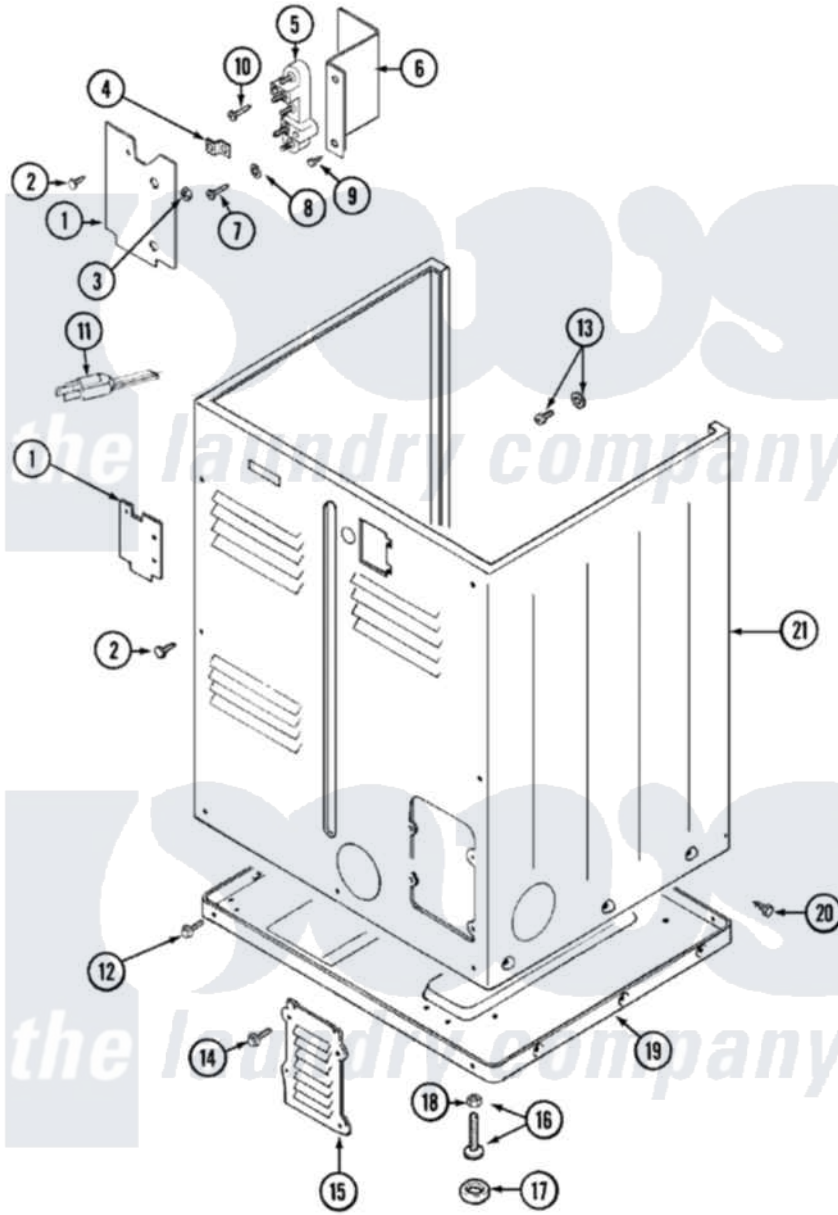

# Maytag LDE9306ADE 02 - CABINET-REAR

Maytag [Residential Maytag LDE9306ADE Dryer Parts](#) Parts Diagram 02 - CABINET-REAR  
 Click on the part number to view part

Item	Original Part Number	Replaced By	Status	Part Description
1	Y312905		Not Available	COVER, TERMINAL
2	<a href="#">Y313561</a>			Screw---NA
3	311484	<a href="#">112432</a>		Nut
5	<a href="#">33001244</a>			Block, Terminal
6	<a href="#">Y312904</a>			Bracket, Terminal Block
7	Y312209	<a href="#">W10001200</a>		Screw
11	305168	<a href="#">33002916</a>		Power Cord, Canadian 240V
"	<a href="#">33001425</a>			Locknut, Eared For Canadian
12	<a href="#">Y313561</a>			Screw---NA
"	Y310632	<a href="#">1163839</a>		Screw
14	216423	<a href="#">3370225</a>		Screw
15	Y312951		Not Available	ACCESS COVER, BACK
16	<a href="#">Y305086</a>			Adjustable Leg And Nut
17	<a href="#">Y314137</a>			Foot, Rubber
18	Y052740	<a href="#">62739</a>		Nut, Lock
19	Y303361		Not Available	BASE ASSY. (UPPER & LOWER)