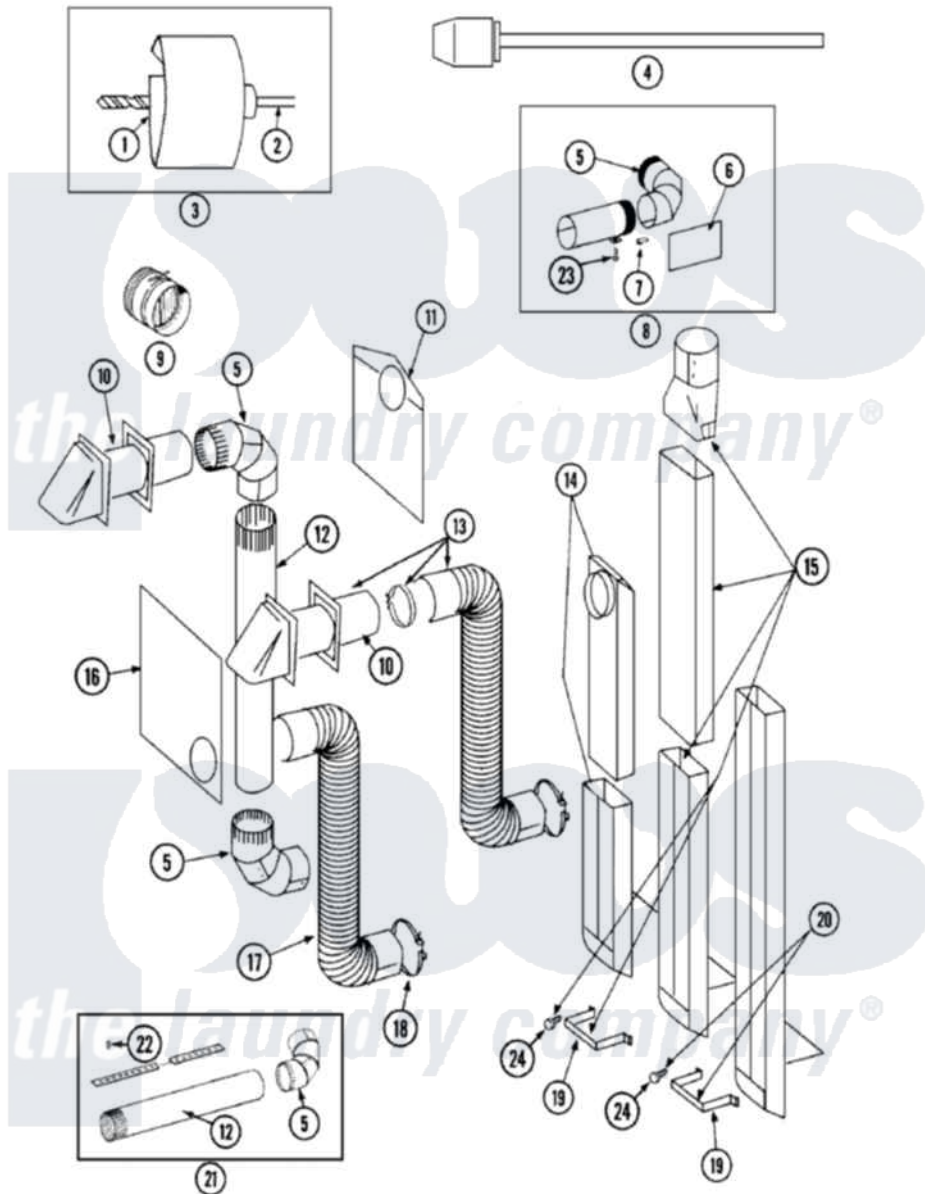

Maytag LDE9306ADE 05 - DUCTING

Maytag [Residential Maytag LDE9306ADE Dryer Parts](#) Parts Diagram 05 - DUCTING
 Click on the part number to view part

Item	Original Part Number	Replaced By	Status	Part Description
1	038179		Not Available	BLADE, SAW
2	038180		Not Available	REPLACEMENT DRILL
3	038766		Not Available	HOLE SAW W/DRILL BIT
4	038767			Extension Chuck, Drill
5	Y059131			Elbow, Venting
6	312302			Insulation, Exhaust Duct Kit
7	213323			Fastener, Exhaust Duct Kit
8	Y304652			Exhaust Duct Kit
9	059146		Not Available	DAMPER, BACK DRAFT
10	Y059129	4396007RW		Vent Hood
11	311353		Not Available	BAG, LINT (DACRON)
12	Y059130			Pipe, Venting
13	Y059143			Flexible Vent Kit
14	Y059135			Vent Duct Assembly
15	059144		Not Available	RECTANGULAR VENT KIT
16	Y059134			PLATE, ALUM. WINDOW (15"X20")

17	Y304353	4396010RP	6ft Scvent
18	Y304630		Clamp, Flexible Duct
19	313272		Bracket, Exhaust Deflector
20	303736	Not Available	EXHAUST DEFLECTOR KIT
21	306399	Not Available	EXHAUST DEFLECTOR KIT
22	Y251119	3177991	Screw
23	211294	90767	Screw, 8A X 3/8 HeX Washer Head Tapping
24	211294	90767	Screw, 8A X 3/8 HeX Washer Head Tapping