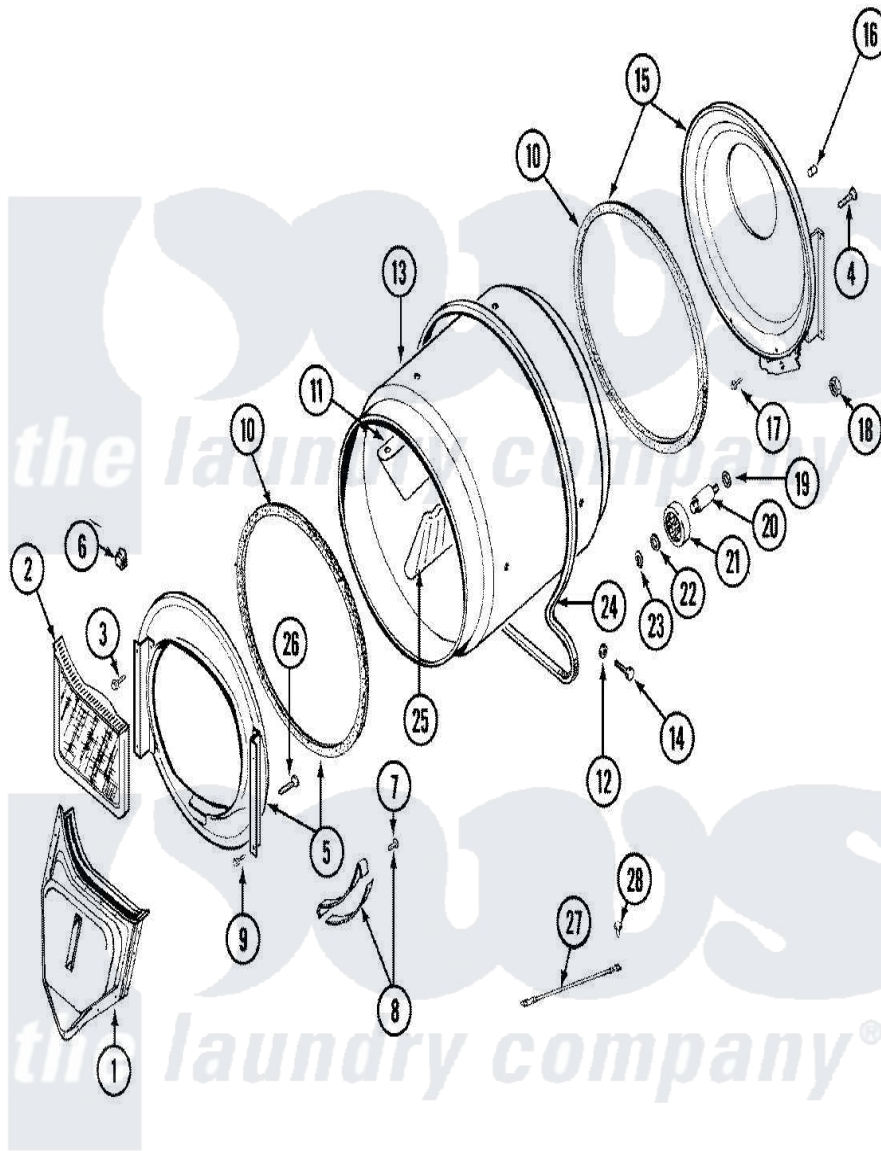

# Maytag LDE9306ADE 08 - TUMBLER

Maytag [Residential Maytag LDE9306ADE Dryer Parts](#) Parts Diagram 08 - TUMBLER  
 Click on the part number to view part

Item	Original Part Number	Replaced By	Status	Part Description
1	<a href="#">33001016</a>			Outlet Duct Assembly
2	33001171	<a href="#">33002970</a>		Lint Filte
3	313764		Not Available	SCREW
4	<a href="#">Y313561</a>			Screw----NA
5	<a href="#">33001179</a>			Front, Tumbler
6	<a href="#">Y310376</a>			Clip, Door Switch Harness
7	<a href="#">210720</a>			Rivet, Bearing To Tumbler Frmt
8	<a href="#">306508</a>			Tumbler Bearing Kit ---W
9	Y310632	<a href="#">1163839</a>		Screw
10	<a href="#">314820</a>			Seal, Tumbler
11	<a href="#">33001012</a>			Baffle
12	<a href="#">314158</a>			Washer, Baffle To Tumbler
13	33001108		Not Available	DRYER TUMBLER, W/O BAFFLES
14	<a href="#">Y310759</a>			Screw, Tumbler Baffles
15	<a href="#">33001178</a>			Back, Tumbler
16	313915	<a href="#">31-3915</a>		Tech Sheet

17	Y310632	<a href="#">1163839</a>	Screw
18	312538	<a href="#">33001443</a>	Nut, Hex
19	Y313347	<a href="#">312535</a>	Washer, Vault Mounting Brk.
20	Y312948	<a href="#">6-3129480</a>	Shaft- Tumbler
21	Y303373	<a href="#">12001541</a>	Drum Roller/Washer Assembly--W
22	<a href="#">312535</a>		Washer, Vault Mounting Brk.
23	410233	<a href="#">9703438</a>	Ring-Retrn
24	<a href="#">Y312959</a>		Poly "V" Belt For Tumbler
25	<a href="#">33001004</a>		Baffle, Tall
26	Y314110	<a href="#">33002917</a>	Screw, No.10-16