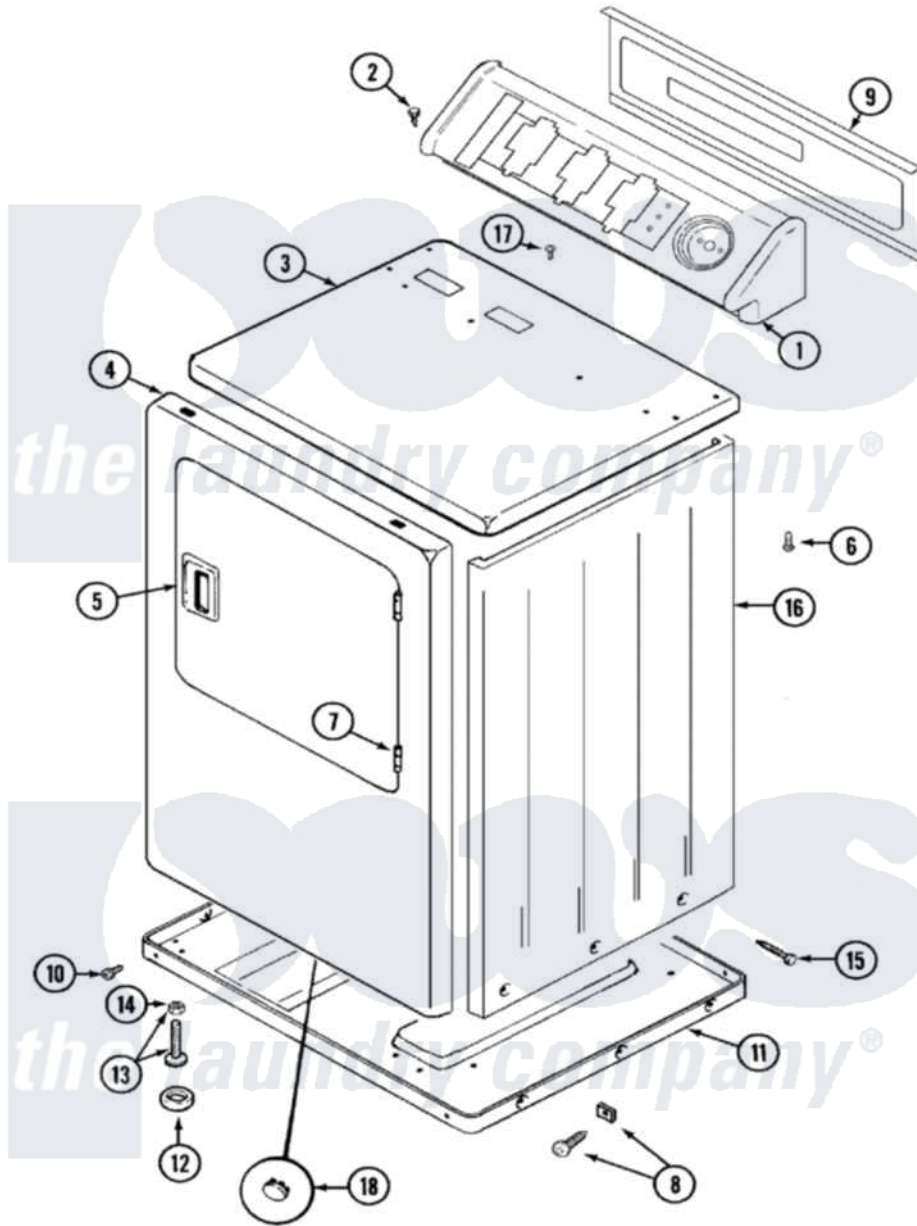

# Maytag LDE9306ADM 01 - CABINET-FRONT

Maytag Residential Maytag LDE9306ADM Dryer Parts Parts Diagram 01 - CABINET-FRONT  
 Click on the part number to view part

Item	Original Part Number	Replaced By	Status	Part Description
1	<a href="#">33001613</a>			Console
2	216423	<a href="#">3370225</a>		Screw
3	<a href="#">33001609</a>			Cover, Top ----NA
4	<a href="#">33001611</a>			Panel, Front ----NA
"	<a href="#">33001610</a>			Panel, Front
"	33001486	<a href="#">98008544</a>		Screw
5	33001254	<a href="#">37001047</a>		Handle, Door
6	<a href="#">214354</a>			Screw, Top Cover To Cabnt.
7	<a href="#">33001230</a>			Hinge, Door
8	12001340	<a href="#">204439</a>		Screw And Fstner Assembly
9	33001625		Not Available	PANEL, BACK----NA
10	<a href="#">Y313561</a>			Screw----NA
"	Y310632	<a href="#">1163839</a>		Screw
11	Y303361		Not Available	BASE ASSY. (UPPER & LOWER)
12	<a href="#">Y314137</a>			Foot, Rubber
13	<a href="#">Y305086</a>			Adjustable Leg And Nut

14	Y052740	<a href="#">62739</a>	Nut, Lock
15	<a href="#">213007</a>		Xfor Cabinet See Cabinet, Back
16	33001160		Not Available
17	210186	<a href="#">3370225</a>	CABINET (ALM)
18	33001615		Not Available
			Screw
			PLUG, FRONT PANEL (ALM)