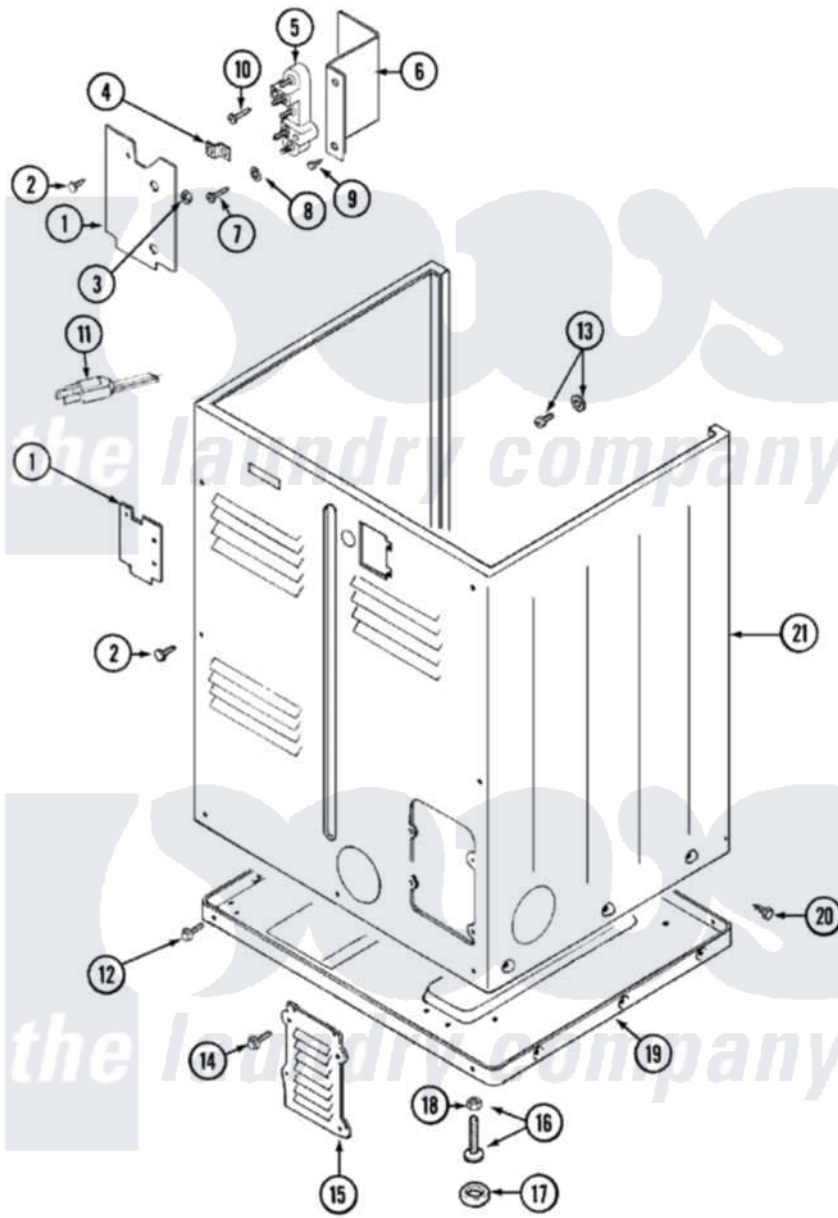

Maytag LDE9306ADM 02 - CABINET-REAR

Maytag [Residential Maytag LDE9306ADM Dryer Parts](#) Parts Diagram 02 - CABINET-REAR
 Click on the part number to view part

Item	Original Part Number	Replaced By	Status	Part Description
1	Y312905		Not Available	COVER, TERMINAL
2	Y313561			Screw---NA
3	311484	112432		Nut
5	33001244			Block, Terminal
6	Y312904			Bracket, Terminal Block
7	Y312209	W10001200		Screw
11	305168	33002916		Power Cord, Canadian 240V
"	33001425			Locknut, Eared For Canadian
12	Y313561			Screw---NA
"	Y310632	1163839		Screw
14	216423	3370225		Screw
15	Y312951		Not Available	ACCESS COVER, BACK
16	Y305086			Adjustable Leg And Nut
17	Y314137			Foot, Rubber
18	Y052740	62739		Nut, Lock
19	Y303361		Not Available	BASE ASSY. (UPPER & LOWER)