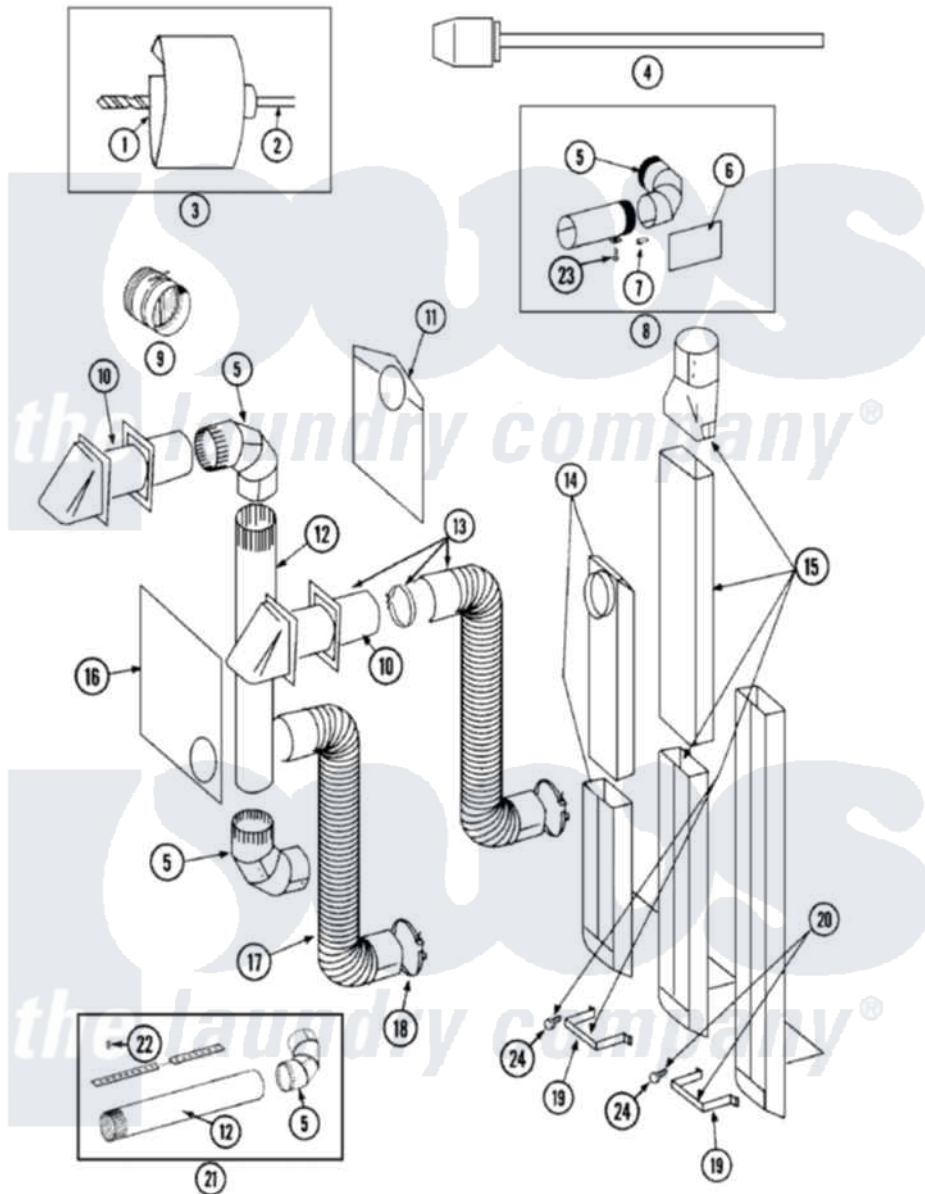

# Maytag LDE9306ADM 05 - DUCTING

Maytag Residential Maytag LDE9306ADM Dryer Parts Parts Diagram 05 - DUCTING  
 Click on the part number to view part

Item	Original Part Number	Replaced By	Status	Part Description
1	038179		Not Available	BLADE, SAW
2	038180		Not Available	REPLACEMENT DRILL
3	038766		Not Available	HOLE SAW W/DRILL BIT
4	<a href="#">038767</a>			Extension Chuck, Drill
5	<a href="#">Y059131</a>			Elbow, Venting
6	<a href="#">312302</a>			Insulation, Exhaust Duct Kit
7	<a href="#">213323</a>			Fastener, Exhaust Duct Kit
8	<a href="#">Y304652</a>			Exhaust Duct Kit
9	059146		Not Available	DAMPER, BACK DRAFT
10	Y059129	<a href="#">4396007RW</a>		Vent Hood
11	311353		Not Available	BAG, LINT (DACRON)
12	<a href="#">Y059130</a>			Pipe, Venting
13	<a href="#">Y059143</a>			Flexible Vent Kit
14	<a href="#">Y059135</a>			Vent Duct Assembly
15	059144		Not Available	RECTANGULAR VENT KIT
16	Y059134			PLATE, ALUM. WINDOW (15"X20")

17	Y304353	<a href="#">4396010RP</a>	6ft Scvent
18	<a href="#">Y304630</a>		Clamp, Flexible Duct
19	<a href="#">313272</a>		Bracket, Exhaust Deflector
20	303736	Not Available	EXHAUST DEFLECTOR KIT
21	306399	Not Available	EXHAUST DEFLECTOR KIT
22	Y251119	<a href="#">3177991</a>	Screw
23	211294	<a href="#">90767</a>	Screw, 8A X 3/8 HeX Washer Head Tapping
24	211294	<a href="#">90767</a>	Screw, 8A X 3/8 HeX Washer Head Tapping