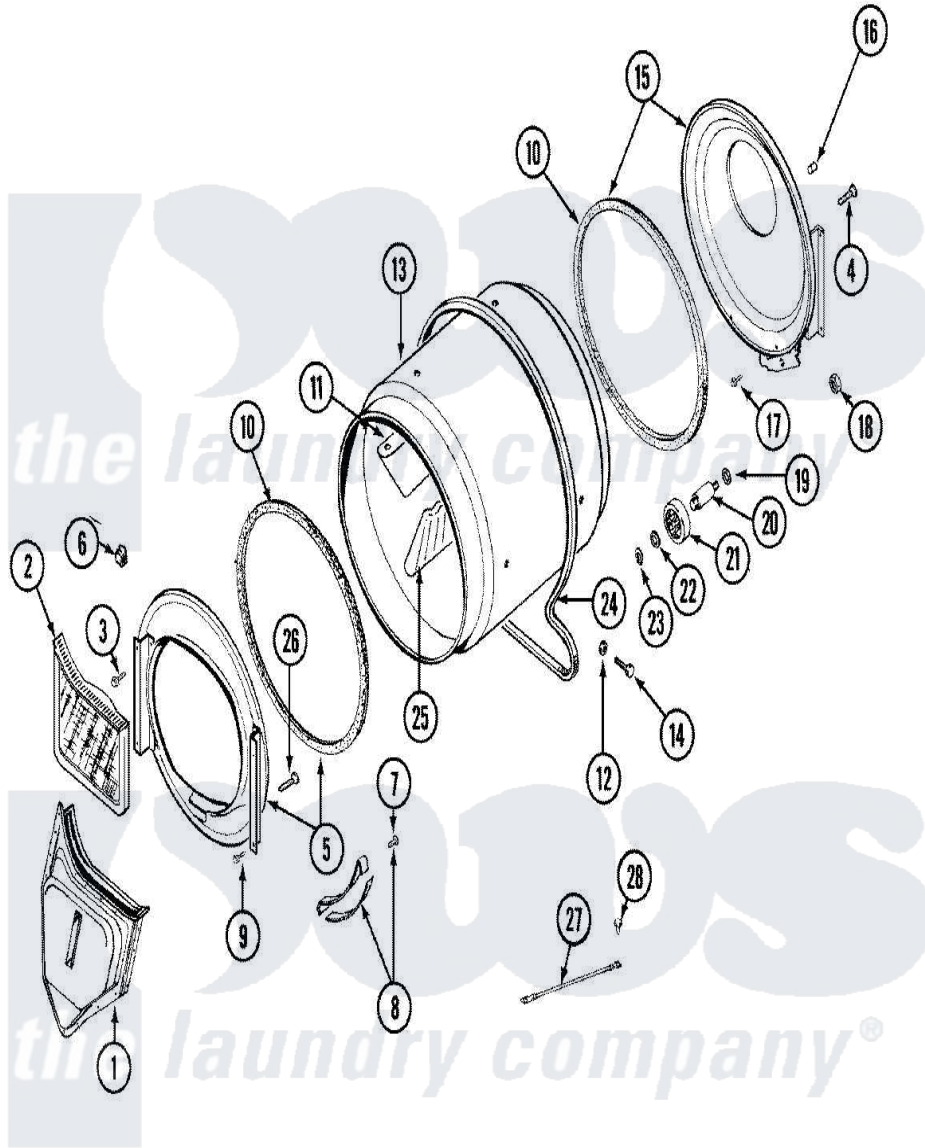

Maytag LDE9306ADM 08 - TUMBLER

Maytag Residential Maytag LDE9306ADM Dryer Parts Parts Diagram 08 - TUMBLER
 Click on the part number to view part

Item	Original Part Number	Replaced By	Status	Part Description
1	33001016			Outlet Duct Assembly
2	33001171	33002970		Lint Filte
3	313764		Not Available	SCREW
4	Y313561			Screw----NA
5	33001179			Front, Tumbler
6	Y310376			Clip, Door Switch Harness
7	210720			Rivet, Bearing To Tumbler Frmt
8	306508			Tumbler Bearing Kit ----W
9	Y310632	1163839		Screw
10	314820			Seal, Tumbler
11	33001012			Baffle
12	314158			Washer, Baffle To Tumbler
13	33001108		Not Available	DRYER TUMBLER, W/O BAFFLES
14	Y310759			Screw, Tumbler Baffles
15	33001178			Back, Tumbler
16	313915	31-3915		Tech Sheet

17	Y310632	1163839	Screw
18	312538	33001443	Nut, Hex
19	Y313347	312535	Washer, Vault Mounting Brk.
20	Y312948	6-3129480	Shaft- Tumbler
21	Y303373	12001541	Drum Roller/Washer Assembly--W
22	312535		Washer, Vault Mounting Brk.
23	410233	9703438	Ring-Retrn
24	Y312959		Poly "V" Belt For Tumbler
25	33001004		Baffle, Tall
26	Y314110	33002917	Screw, No.10-16