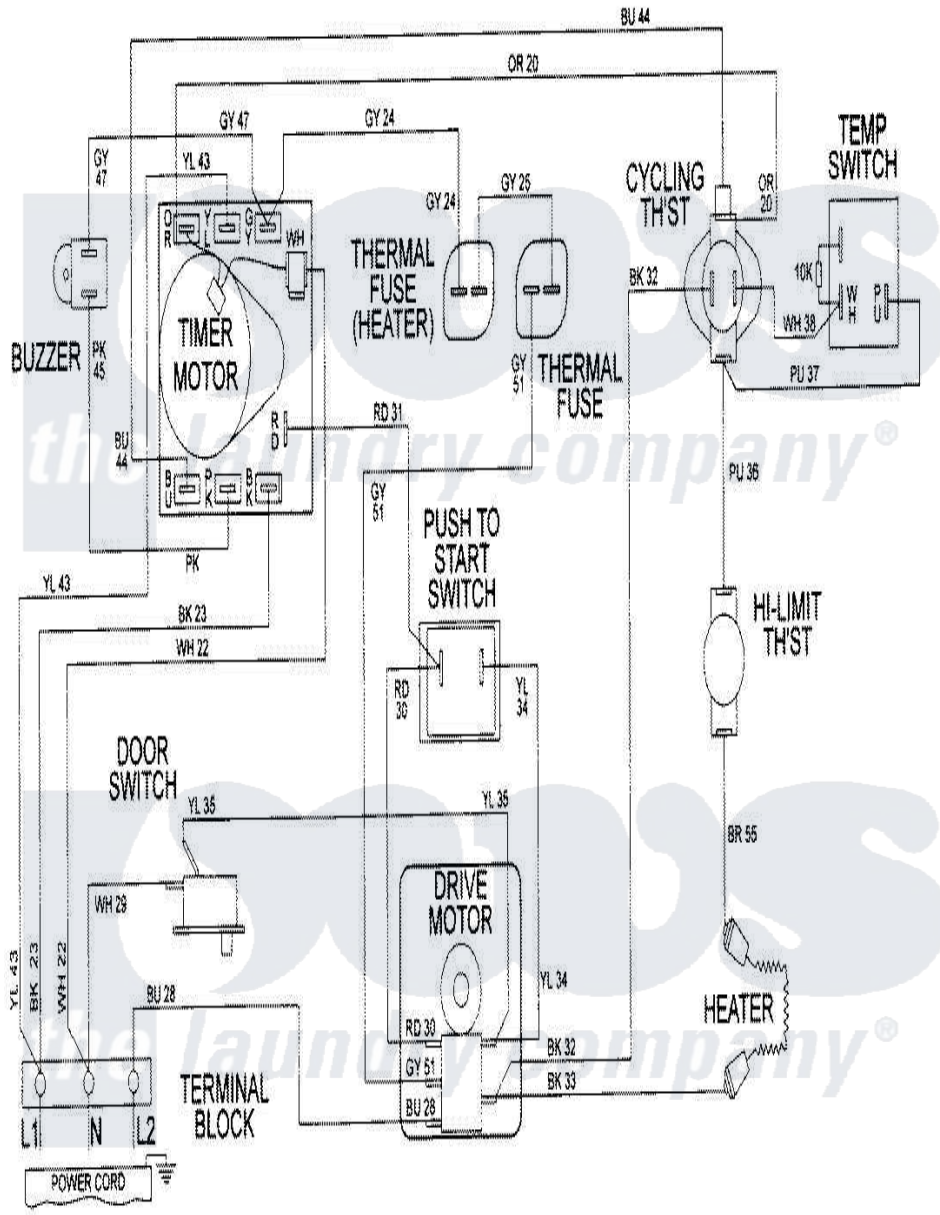

# Maytag LDE9306ADM 09 - WIRING INFORMATION

Maytag Residential Maytag LDE9306ADM Dryer Parts Parts Diagram 09 - WIRING INFORMATION  
 Click on the part number to view part

Item	Original Part Number	Replaced By	Status	Part Description
NI	15001977		Not Available	WIRING INFORMATION