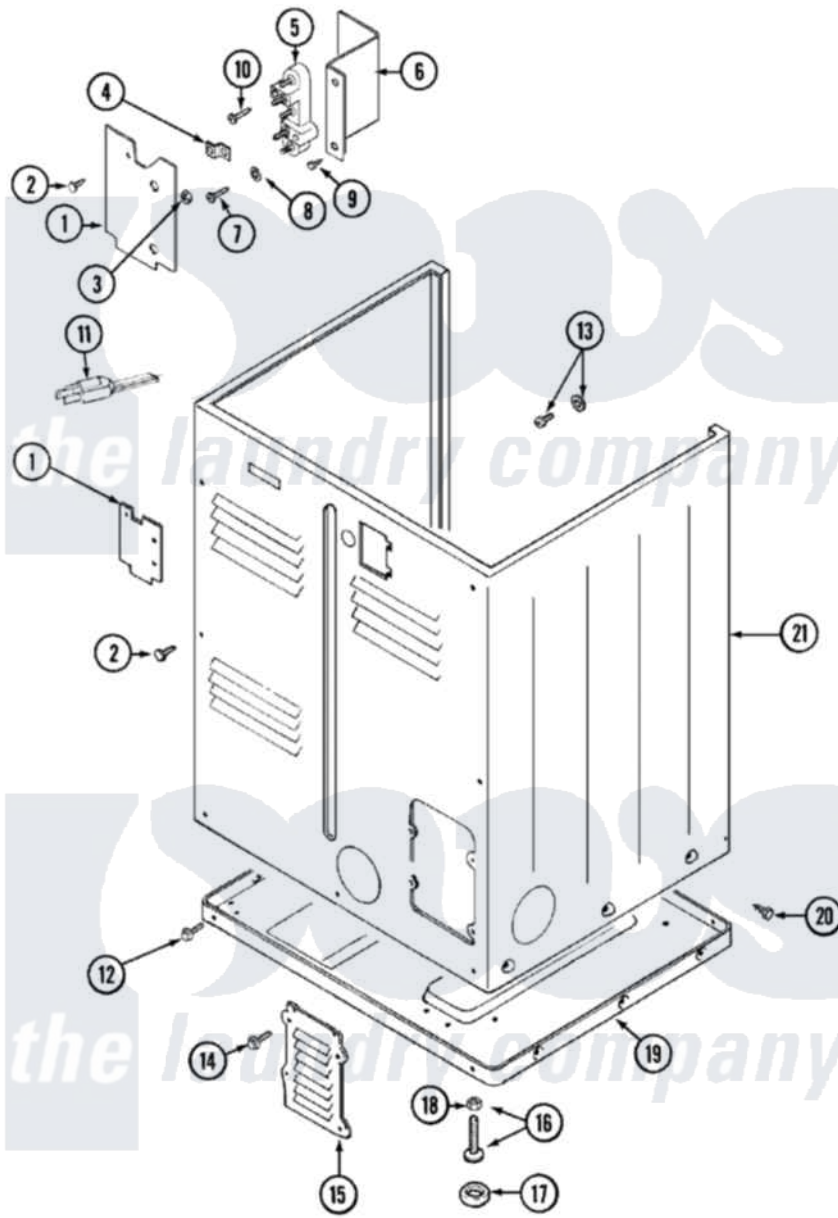

# Maytag LDE9306AEE 02 - CABINET-REAR

Maytag [Residential Maytag LDE9306AEE Dryer Parts](#) Parts Diagram 02 - CABINET-REAR  
 Click on the part number to view part

Item	Original Part Number	Replaced By	Status	Part Description
1	Y312905		Not Available	COVER, TERMINAL
2	<a href="#">Y313561</a>			Screw----NA
3	311484	<a href="#">112432</a>		Nut
4	<a href="#">Y312184</a>			Strap, Grounding
5	<a href="#">33001244</a>			Block, Terminal
6	<a href="#">Y312904</a>			Bracket, Terminal Block
7	Y312209	<a href="#">W10001200</a>		Screw
8	<a href="#">Y311270</a>			Washer, Terminal Block
9	Y310632	<a href="#">1163839</a>		Screw
10	<a href="#">33001245</a>			Screw----NA
12	<a href="#">Y313561</a>			Screw----NA
"	Y310632	<a href="#">1163839</a>		Screw
13	303846	<a href="#">22003781</a>		Screw, Ground Strap
14	216423	<a href="#">3370225</a>		Screw
15	Y312951		Not Available	ACCESS COVER, BACK
16	<a href="#">Y305086</a>			Adjustable Leg And Nut

17	<a href="#">Y314137</a>		Foot, Rubber
18	Y052740	<a href="#">62739</a>	Nut, Lock
19	Y303361		Not Available
20	<a href="#">213007</a>		BASE ASSY. (UPPER & LOWER) Xfor Cabinet See Cabinet, Back
21	33001159	<a href="#">33001327</a>	Cabinet