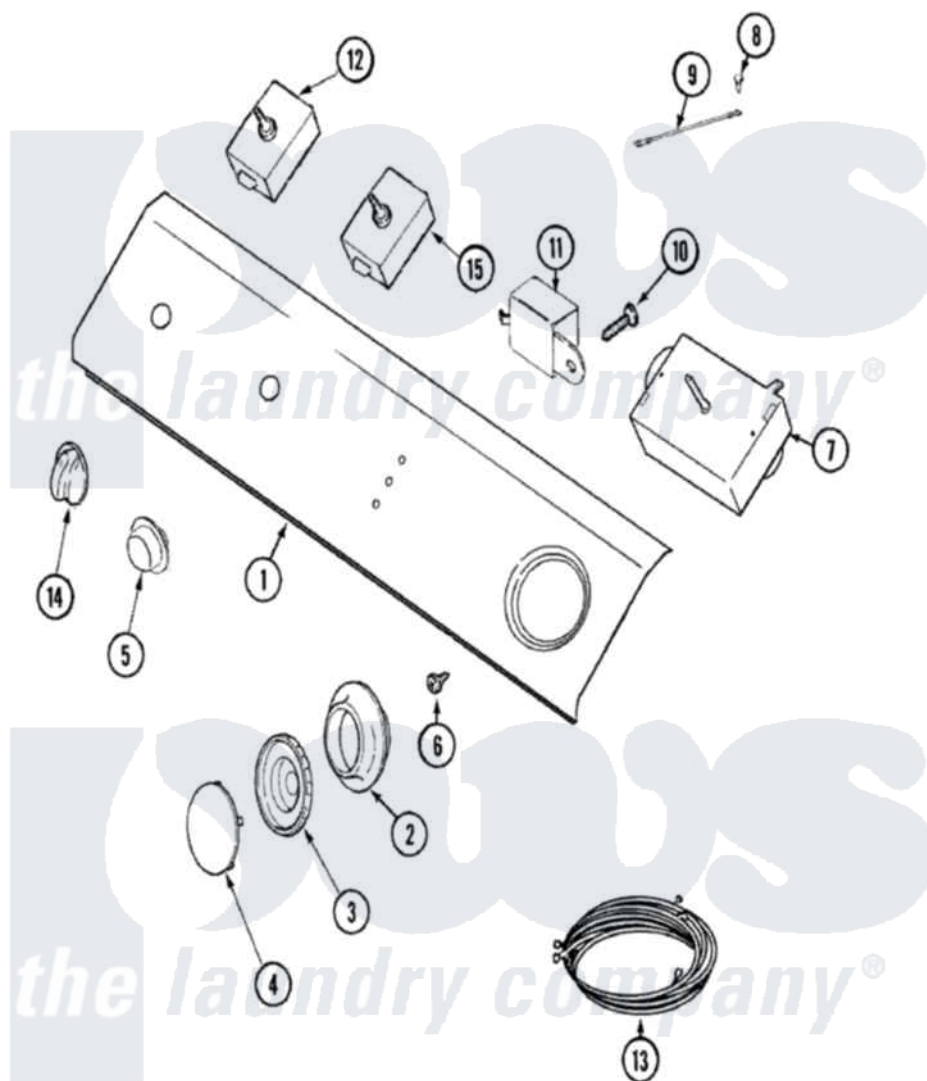

# Maytag LDE9306AEE 03 - CONTROL PANEL

Maytag Residential Maytag LDE9306AEE Dryer Parts Parts Diagram 03 - CONTROL PANEL

Click on the part number to view part

Item	Original Part Number	Replaced By	Status	Part Description
1	<a href="#">33001586</a>			Panel, Control
"	22001662	<a href="#">8534058</a>		Screw
2	<a href="#">33001621</a>			Skirt, Timer Dial
3	<a href="#">22001659</a>			Timer Knob - Grey
4	<a href="#">22001664</a>			Timer Knob Insert/Cap
5	33001619	<a href="#">37001071</a>		Button, Push-To-Start
6	33001690	<a href="#">90767</a>		Screw, 8A X 3/8 HeX Washer Head Tapping
7	<a href="#">33001631</a>			Timer
8	210186	<a href="#">3370225</a>		Screw
9	<a href="#">22001654</a>			Wire, Ground
10	216423	<a href="#">3370225</a>		Screw
11	<a href="#">33001623</a>			Buzzer, Non-Adjustable
12	33001726	<a href="#">33001618</a>		Switch- PU
13	<a href="#">33001663</a>			Wire Harness, Main
14	<a href="#">22001663</a>			Knob, Selector Switch
15	<a href="#">33001638</a>			Switch, Temperature