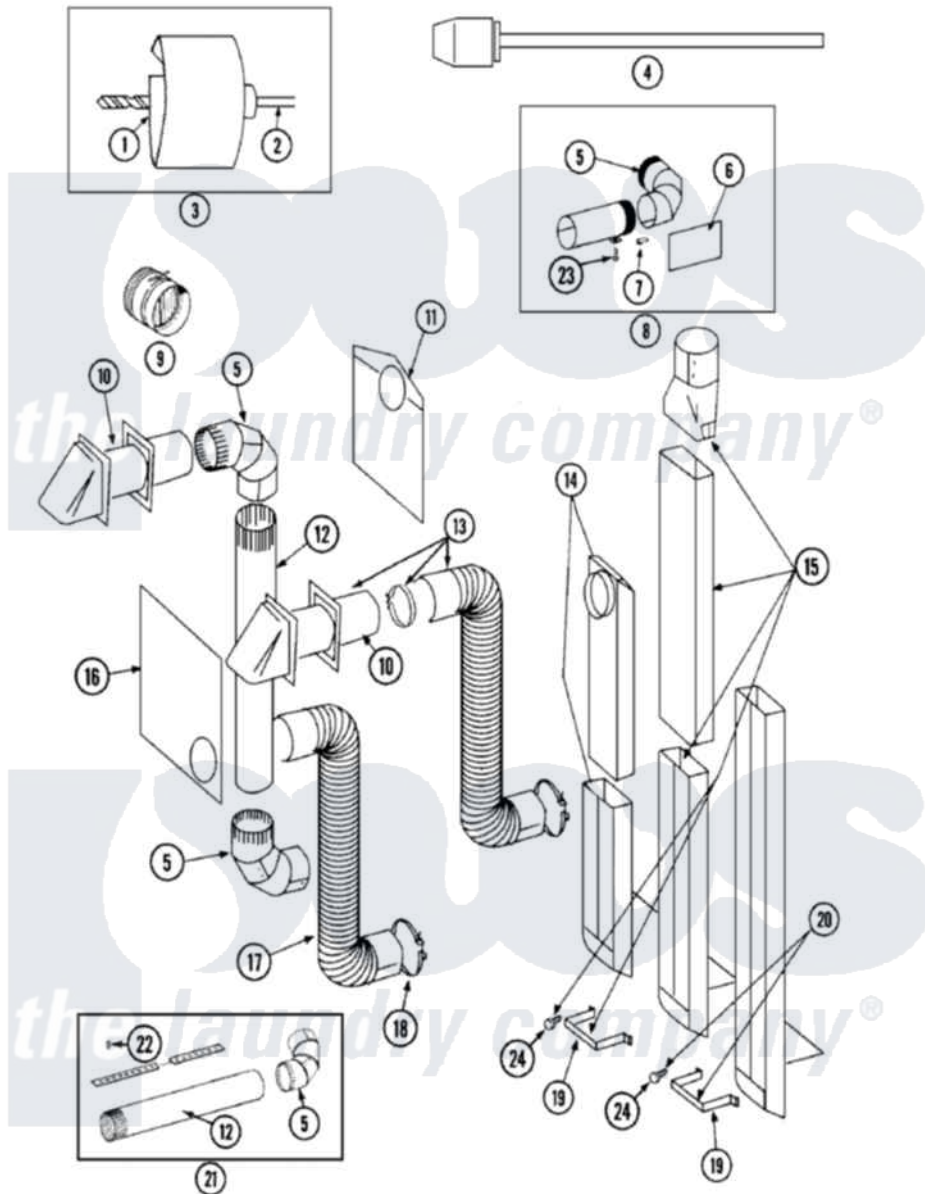

Maytag LDE9306AEE 05 - DUCTING

Maytag [Residential Maytag LDE9306AEE Dryer Parts](#) Parts Diagram 05 - DUCTING
 Click on the part number to view part

Item	Original Part Number	Replaced By	Status	Part Description
1	038179		Not Available	BLADE, SAW
2	038180		Not Available	REPLACEMENT DRILL
3	038766		Not Available	HOLE SAW W/DRILL BIT
4	038767			Extension Chuck, Drill
5	Y059131			Elbow, Venting
6	312302			Insulation, Exhaust Duct Kit
7	213323			Fastener, Exhaust Duct Kit
8	Y304652			Exhaust Duct Kit
9	059146		Not Available	DAMPER, BACK DRAFT
10	Y059129	4396007RW		Vent Hood
11	311353		Not Available	BAG, LINT (DACRON)
12	Y059130			Pipe, Venting
13	Y059143			Flexible Vent Kit
14	Y059135			Vent Duct Assembly
15	059144		Not Available	RECTANGULAR VENT KIT
16	Y059134			PLATE, ALUM. WINDOW (15``X20``)

17	Y304353	4396010RP	6ft Scvent
18	Y304630		Clamp, Flexible Duct
19	313272		Bracket, Exhaust Deflector
20	303736	Not Available	EXHAUST DEFLECTOR KIT
21	306399	Not Available	EXHAUST DEFLECTOR KIT
22	Y251119	3177991	Screw
23	211294	90767	Screw, 8A X 3/8 HeX Washer Head Tapping
24	211294	90767	Screw, 8A X 3/8 HeX Washer Head Tapping