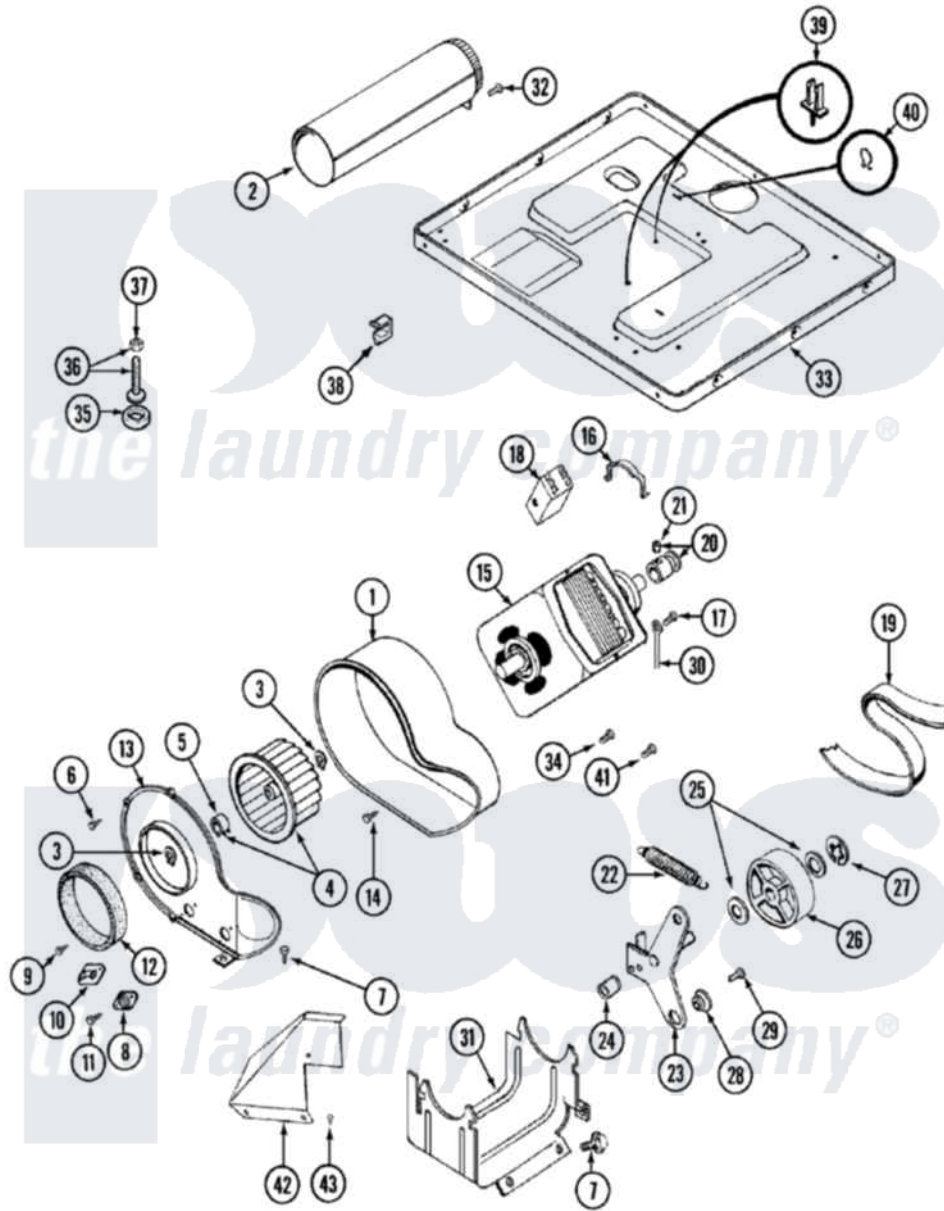

Maytag LDE9306AEE 07 - MOTOR DRIVE

Maytag [Residential Maytag LDE9306AEE Dryer Parts](#) Parts Diagram 07 - MOTOR DRIVE
 Click on the part number to view part

Item	Original Part Number	Replaced By	Status	Part Description
1	Y312893			Housing, Blower
2	Y303442			EXHAUST DUCT ASSEMBLY
3	410233	9703438		Ring-Retrn
4	Y303836			Blower Wheel Assembly And Clamp
5	312967			Clamp, Blower Housing
6	Y312961	W10116751		Screw
7	Y313561			Screw----NA
8	307249			Thermostat, Multi-Temp
9	211294	90767		Screw, 8A X 3/8 HeX Washer Head Tapping
10	306604			Cut-Off, Thermal Part Not Used
11	314848	W10116760		Screw
12	Y312901			Seal, Housing Cover
13	314846			Cover, Blower Housing
14	314818	1163839		Screw

15	Y303358	W10410999	Motor-Drive
16	Y015825		Clip, Motor To Motor Support
17	910343	488234	Screw 8-32 X 1/4
18	Y303879		Switch, Motor External Start
"	Y303877		Not Available SWITCH, MOTOR EXTERNAL START No.303358-2, No.303358-4, 303358-7
"	306207		Not Available (PROD. No.303358-8 & No.303358-9)
19	Y312959		Poly "V" Belt For Tumbler
20	Y305185	6-3051850	Pulley- MO
21	Y053241		Set Screw, Motor Pulley
22	Y303945		IDLER SPRING ASSY. W/PLUG
23	Y303363	6-3033630	Idler Arm
24	Y313582	W10116756	Spacer
25	Y312527		Washer, Idler Shaft
26	Y303705	6-3037050	Pulley- ID
27	312958	354987	Ring, Retaining
28	Y312894	315772	Sleeve, Idler Arm
29	Y014874		Screw, Idler Arm And Sleeve
30	901220		Ground Wire
31	312897		Not Available SUPPORT, MOTOR
32	Y310632	1163839	Screw
33	Y305084		Base Assembly
34	211294	90767	Screw, 8A X 3/8 HeX Washer Head Tapping
35	Y314137		Foot, Rubber
36	Y305086		Adjustable Leg And Nut
37	Y052740	62739	Nut, Lock
38	Y310376		Clip, Door Switch Harness
39	315471	22003298	Retainer, Wire
40	410490		Spring, Retainer Wire Harness
41	Y312961	W10116751	Screw
42	315122		Not Available COVER, THERMOSTAT PART NOT USED (MDE ONLY)
43	Y310632	1163839	Screw